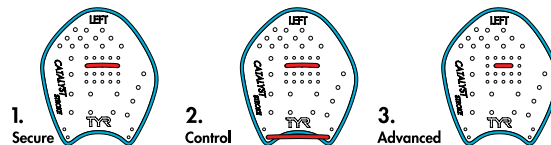

EQUIPMENT

CATALYST™ STROKE TRAINING PADDLES

LCASTK CATALYST™ STROKE TRAINING PADDLES

MSRP: $34.99

FEATURES: Builds upper body strength and improves stroke technique | 7 sizes with gridded lacing options allow for the greatest range of resistance | Clear construction helps athletes to better assess proper hand positioning | Durable K-Resin® construction with silicone straps | Patent Pending

SIZES: XXS | XS | S | M | L | XL | XXL

COLORS: 101 Clear

3 EXAMPLES OF HOW TO STRING THE PADDLE:

HAND PADDLE REPLACEMENT STRAPS

LHPSILST HAND PADDLE REPLACEMENT STRAPS

MSRP: $7.99

FEATURES: Replacement set

COLORS: SILICONE: 001 Black | 322 FL. Green | 401 Navy | 420 Blue | 730 Yellow | 820 Orange

LATEX: 001 Black | 322 FL. Green | 401 Navy | 420 Blue | 510 Purple | 693 FL. Pink | 730 Yellow | 820 Orange