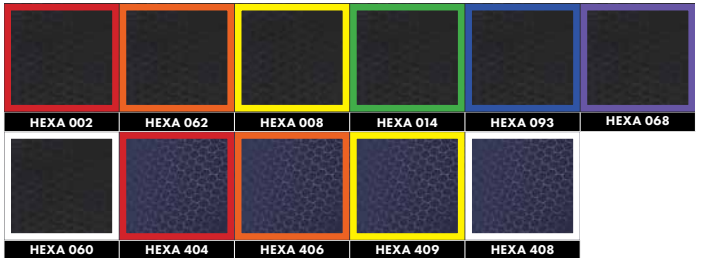

SIZE:	Women's: (26-40), Girls: (22-24) Men's: (26-38), Boys: (22-24)
FABRIC:	Durafast Elite®
FEATURES:	Fully Lined Antimicrobial Lining
COLOR:	310 Green, 420 Blue, 487 Blue/Green, 610 Red

DURAFast[®] **YOUTH**
ELITE FIT

SIZE: **Women's:** (26-42), **Girls:** (22-24)
Men's: (26-38), **Boys:** (22-24)

FABRIC: Durafast Elite®

FEATURES: Fully Lined | Antimicrobial Lining

COLOR: **002** Black/red, **062** Black/Orange, **008** Black/Gold, **014** Black/Green, **093** Black/Blue, **068** Black/Purple, **060** Black/White, **404** Navy/Red, **406** Navy/Orange, **409** Navy/Gold, **408** Navy/White