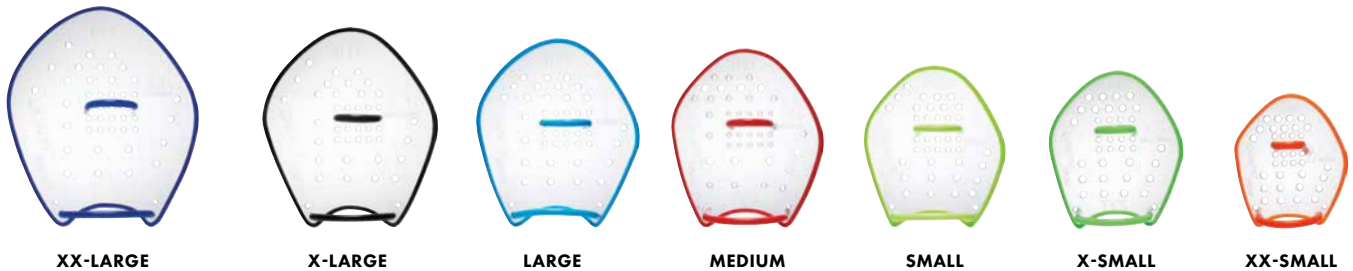

EQUIPMENT

CATALYST™ STROKE TRAINING PADDLES

LCASTK CATALYST™ STROKE TRAINING PADDLES

MSRP: $34.99

FEATURES: Builds upper body strength and improves stroke technique | 7 sizes with gridded lacing options allow for the greatest range of resistance | Clear construction helps athletes to better assess proper hand positioning | Durable K-Resin® construction with silicone straps | Patent Pending

SIZES: XXS | XS | S | M | L | XL | XXL

COLORS: 101 Clear

3 EXAMPLES OF HOW TO STRING THE PADDLE: