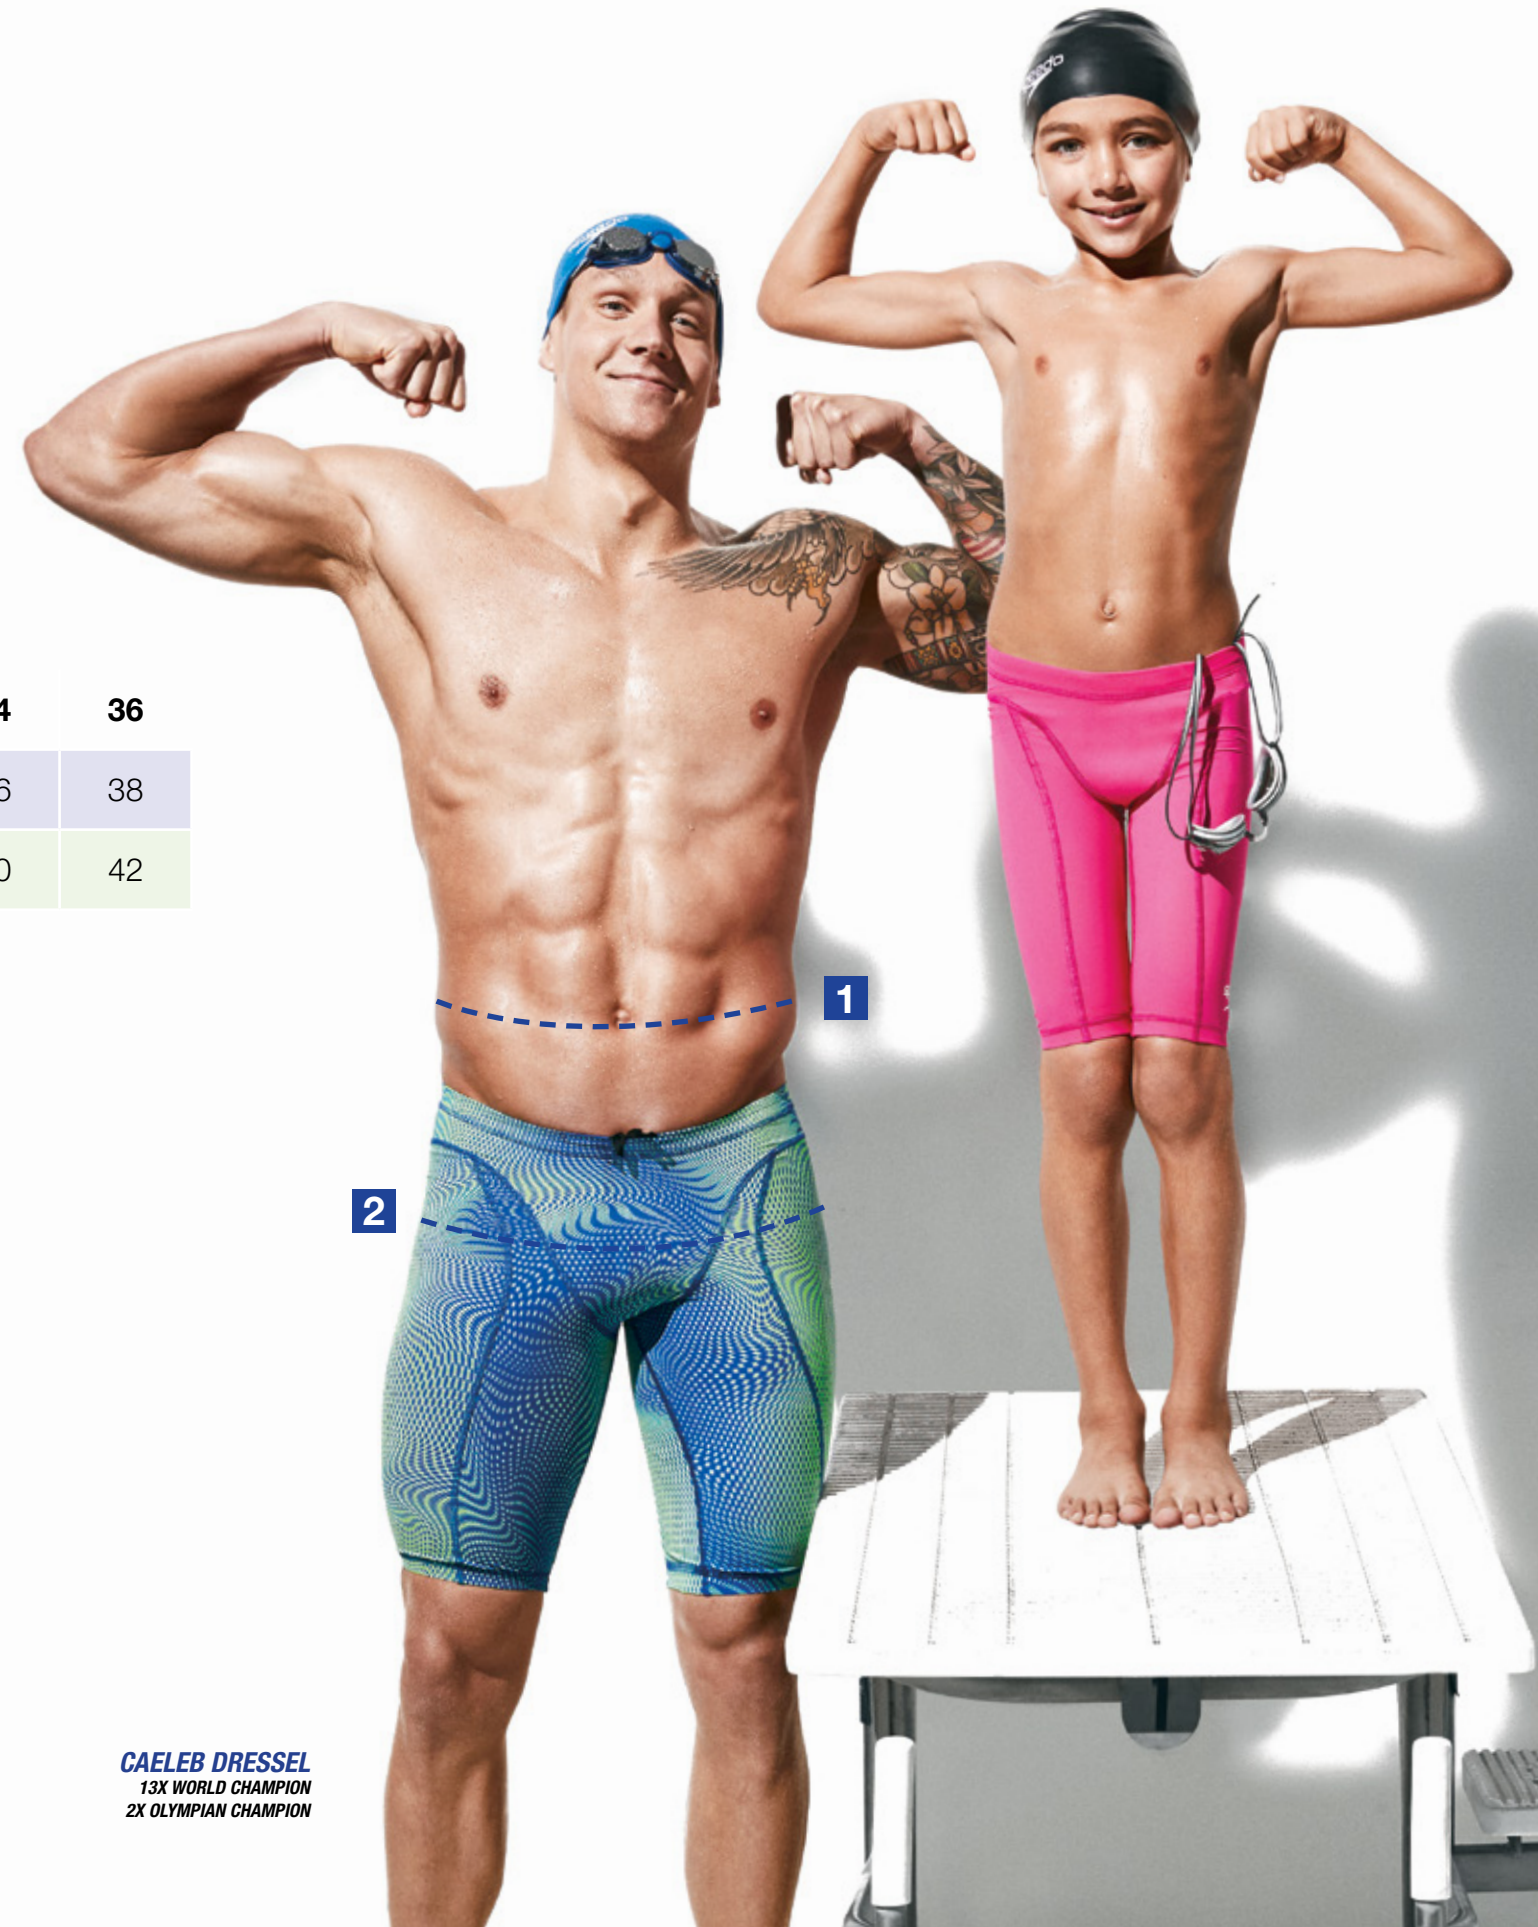

VANQUISHER SUITS
SIZE CHART - MEN'S

SIZE	YOUTH											
	16	18	20	22	24	26	28	30	32	34	36	
WAIST	21 1/2	22	23	24	26	28	30	32	34	36	38	
HIP	25 1/2	26	27	28	30	32	34	36	38	40	42	

MEASURING GUIDE

1 WAIST

Measure narrowest part of torso.

2 HIP

Measure around the fullest point of hip, keeping tape parallel to floor.

CAELEB DRESSEL
13X WORLD CHAMPION
2X OLYMPIAN CHAMPION