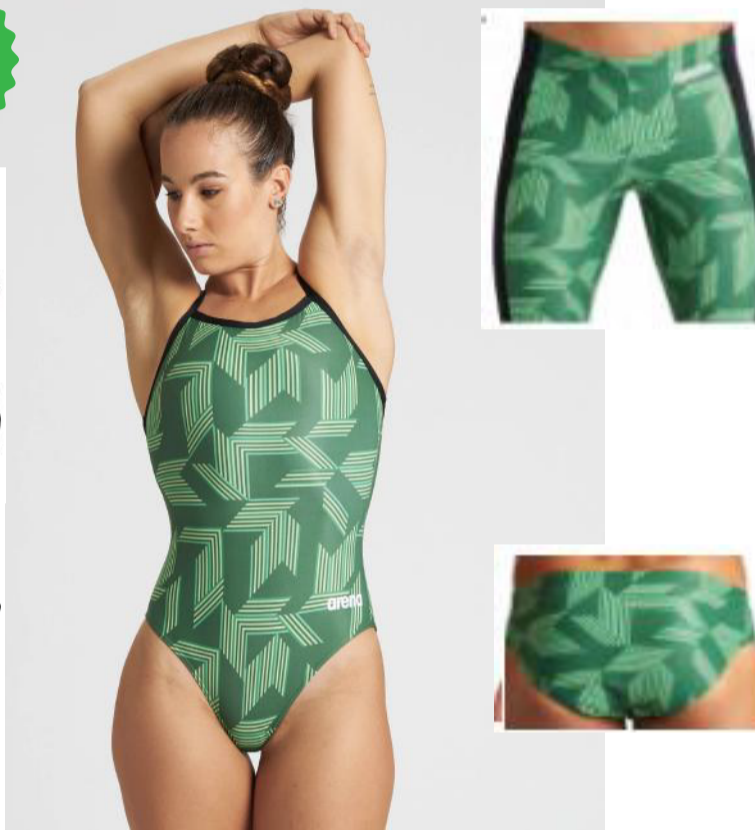

Nike Drippy Check

1 YR

Brief 24-38 \$43.12
Jammer 22-38 \$50.82
Female 20-40 \$61.60

Nike Delta

1 YR

Brief 24-38 \$38.12
Jammer 22-38 \$45.82
Female 20-40 \$69.82

Speedo Purpose

1 YR

Brief 24-38 \$38.12
Jammer 22-38 \$45.82
Female 20-40 \$69.82

Speedo Ruse Blocks

GREEN

1 YR

Brief 24-38 \$38.12
Jammer 22-38 \$45.82
Female 20-40 \$69.82

Speedo Vortex Maze

1 YR

Brief 24-38 \$39.00
Jammer 22-38 \$46.80
Female 20-40 \$69.42

Arena Puzzled

1 YR

Jammer 22-38 \$35.88
Female 20-40 \$50.70

Arena Abstract Tiles

1 YR

Brief 24-38 \$32.76
Jammer 22-38 \$38.61
Female 20-40 \$45.24

Speedo ST Vortex Maze

GREEN

1 YR

20-40 \$45.24

Speedo Cyclone Swirl

2 YR

Brief 24-38 \$38.12

Jammer 22-38 \$45.82

Female 20-40 \$65.45

Speedo Spark Splice