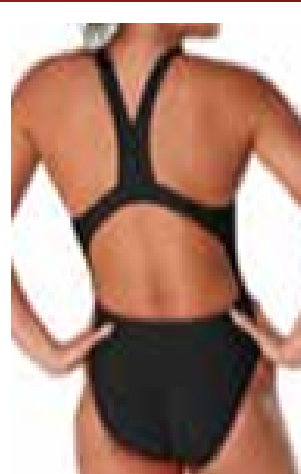

**TEAM**

**Brief 24-38 \$28.08**

**Jammer 22-38 \$34.32**

**Female 20-40 \$40.56**

**Super Pro**

Black

001

Blue