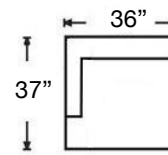

# ALLRED SOFA

Ottoman  
W33 x D33 x H17  
U035-UFI-504

Loose Back, Standard Comfort Down Cushion Sofa

U035-UFI-501  
W93" x D37" x H34"  
Seat Height 21" | Seat Depth 25"

Ordering Options	Sofa	Ottoman
20" Welled Throw Pillow	\$110/2	N/A

# ALLRED SECTIONAL

Loose Back Standard Comfort Down Cushion Sectional  
**Shown:** Left Arm Loveseat, Corner Chair, Right Arm Loveseat

Overall Height 34" | Seat Depth 25" | Seat Height 21"

Ordering Options	LT/RT Arm Loveseat	LT/RT Arm Chair	Corner Chair	Armless Chair	Ottoman
20" Welted Throw Pillow	\$110/2	\$55/1	\$55/1	\$55/1	N/A

Left Arm Loveseat  
 U035-UF1-510LL  
 \$2360

Right Arm Loveseat  
 U035-UF1-510RL  
 \$2360

Left Arm Chair  
 U033-UF1-510LCR  
 \$1670

Right Arm Chair  
 U033-UF1-510RCR  
 \$1670

Corner Chair  
 U035-UF1-510CC  
 \$1785