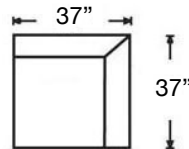

# ALLRED SOFA

Ottoman  
W33 x D33 x H17  
U035-UFI-504

Loose Back, Standard Comfort Down Cushion Sofa

U035-UFI-501  
W93" x D37" x H34"  
Seat Height 21" | Seat Depth 25"

Ordering Options	Sofa	Ottoman
20" Welled Throw Pillow	\$110/2	N/A

# ALLRED SECTIONAL

Loose Back Standard Comfort Down Cushion Sectional  
**Shown:** Left Arm Loveseat, Corner Chair, Right Arm Loveseat

Overall Height 34" | Seat Depth 25" | Seat Height 21"

Ordering Options	LT/RT Arm Loveseat	LT/RT Arm Chair	Corner Chair	Armless Chair	Ottoman
20" Welted Throw Pillow	\$110/2	\$55/1	\$55/1	\$55/1	N/A

Left Arm Loveseat  
 U035-UF1-510LL  
 \$2360

Right Arm Loveseat  
 U035-UF1-510RL  
 \$2360

Left Arm Chair  
 U033-UF1-510LCR  
 \$1670

Right Arm Chair  
 U033-UF1-510RCR  
 \$1670

Corner Chair  
 U035-UF1-510CC  
 \$1785