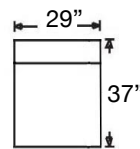

# ALLRED SOFA

Ottoman  
W33 x D33 x H17  
U035-UFI-504

Loose Back, Standard Comfort Down Cushion Sofa

U035-UFI-501  
W93" x D37" x H34"  
Seat Height 21" | Seat Depth 25"

Ordering Options	Sofa	Ottoman
20" Welled Throw Pillow	\$110/2	N/A

# ALLRED SECTIONAL

Loose Back Standard Comfort Down Cushion Sectional  
**Shown:** Left Arm Loveseat, Corner Chair, Right Arm Loveseat

Overall Height 34" | Seat Depth 25" | Seat Height 21"

Ordering Options	LT/RT Arm Loveseat	LT/RT Arm Chair	Corner Chair	Armless Chair	Ottoman
20" Welted Throw Pillow	\$110/2	\$55/1	\$55/1	\$55/1	N/A

Left Arm Loveseat  
 U035-UF1-510LL  
 \$2360

Right Arm Loveseat  
 U035-UF1-510RL  
 \$2360

Left Arm Chair  
 U033-UF1-510LCR  
 \$1670

Right Arm Chair  
 U033-UF1-510RCR  
 \$1670

Corner Chair  
 U035-UF1-510CC  
 \$1785