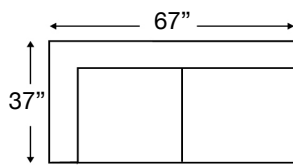

# ALLRED SOFA

Ottoman  
W33 x D33 x H17  
U035-UFI-504

Loose Back, Standard Comfort Down Cushion Sofa

U035-UFI-501  
W93" x D37" x H34"  
Seat Height 21" | Seat Depth 25"

Ordering Options	Sofa	Ottoman
20" Welled Throw Pillow	\$110/2	N/A

# ALLRED SECTIONAL

Loose Back Standard Comfort Down Cushion Sectional  
**Shown:** Left Arm Loveseat, Corner Chair, Right Arm Loveseat

Overall Height 34" | Seat Depth 25" | Seat Height 21"

Ordering Options	LT/RT Arm Loveseat	LT/RT Arm Chair	Corner Chair	Armless Chair	Ottoman
20" Welted Throw Pillow	\$110/2	\$55/1	\$55/1	\$55/1	N/A