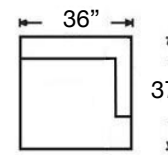

# ALLRED SOFA

Ottoman  
W33 x D33 x H17  
U035-UFI-504

Loose Back, Standard Comfort Down Cushion Sofa

U035-UFI-501  
W93" x D37" x H34"  
Seat Height 21" | Seat Depth 25"

Ordering Options	Sofa	Ottoman
20" Welled Throw Pillow	\$110/2	N/A

# ALLRED SECTIONAL

Loose Back Standard Comfort Down Cushion Sectional  
**Shown:** Left Arm Loveseat, Corner Chair, Right Arm Loveseat

Overall Height 34" | Seat Depth 25" | Seat Height 21"

Ordering Options	LT/RT Arm Loveseat	LT/RT Arm Chair	Corner Chair	Armless Chair	Ottoman
20" Welted Throw Pillow	\$110/2	\$55/1	\$55/1	\$55/1	N/A

Left Arm Loveseat  
 U035-UF1-510LL  
 \$2360

Right Arm Loveseat  
 U035-UF1-510RL  
 \$2360

Left Arm Chair  
 U033-UF1-510LCR  
 \$1670

Right Arm Chair  
 U033-UF1-510RCR  
 \$1670

Corner Chair  
 U035-UF1-510CC  
 \$1785