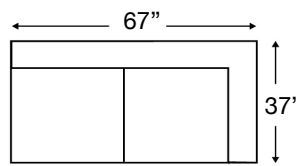

# ALLRED SOFA

Ottoman  
W33 x D33 x H17  
U035-UFI-504

Loose Back, Standard Comfort Down Cushion Sofa

U035-UFI-501  
W93" x D37" x H34"  
Seat Height 21" | Seat Depth 25"

Ordering Options	Sofa	Ottoman
20" Welled Throw Pillow	\$110/2	N/A

# ALLRED SECTIONAL

Loose Back Standard Comfort Down Cushion Sectional  
**Shown:** Left Arm Loveseat, Corner Chair, Right Arm Loveseat

Overall Height 34" | Seat Depth 25" | Seat Height 21"

Ordering Options	LT/RT Arm Loveseat	LT/RT Arm Chair	Corner Chair	Armless Chair	Ottoman
20" Welted Throw Pillow	\$110/2	\$55/1	\$55/1	\$55/1	N/A

Left Arm Loveseat  
 U035-UF1-510LL  
 \$2360

Right Arm Loveseat  
 U035-UF1-510RL  
 \$2360

Left Arm Chair  
 U033-UF1-510LCR  
 \$1670

Right Arm Chair  
 U033-UF1-510RCR  
 \$1670

Corner Chair  
 U035-UF1-510CC  
 \$1785