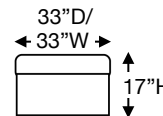

Ottoman
U035-UF1-504
$980

SU CASA
— It's Your Home —

SUCASA.FURNITURE