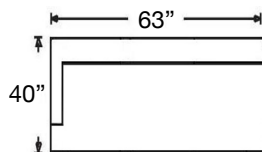

Ordering Options	RT/LT Arm Corner Sofa	RT/LT Arm Loveseat	RT/LT Arm Chaise
18" or 22" Non-Welted Throw Pillow	\$55/1	\$55/1	\$55/1
Utopia Comfort Foam Cushion	\$400	\$400	N/A
Extra Comfort Down Cushion	\$400	\$400	N/A
Leg Style	Round Tapered or Bubble		
Leg Finish	Walnut, Wenge, or Driftwood		

941-YNG-32
Left Arm Corner Sofa
\$2690

941-YNG-31
Right Arm Corner Sofa
\$2690

941-YNG-62
Left Arm Chaise
\$1965

941-YNG-61
Right Arm Chaise
\$1965

941-YNG-22
Left Arm Loveseat
\$2300

941-YNG-21
Right Arm Loveseat
\$2300