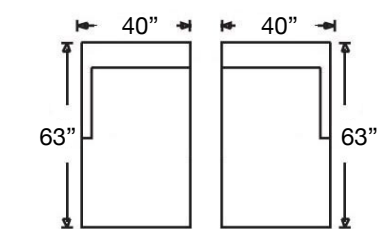

941-YNG-61
Right Arm Chaise
$1965

941-YNG-62
Left Arm Chaise
$1965