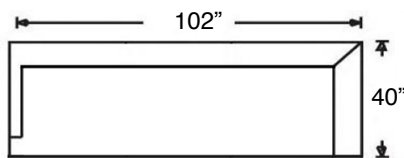

Tight Back, Standard Comfort Foam Cushion Sectional

Shown: Left Arm Loveseat and Right Arm Corner Sofa with Bubble leg in Walnut.

Overall Height 34" | Seat Height 22" | Seat Depth 22" (48"D for Chaise)

Ordering Options	RT/LT Arm Corner Sofa	RT/LT Arm Loveseat	RT/LT Arm Chaise
18" or 22" Non-Welted Throw Pillow	$55/1	$55/1	$55/1
Utopia Comfort Foam Cushion	$400	$400	N/A
Extra Comfort Down Cushion	$400	$400	N/A
Leg Style	Round Tapered or Bubble		
Leg Finish	Walnut, Wenge, or Driftwood		

941-YNG-32
Left Arm Corner Sofa
$2690