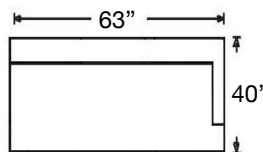

SU CASA
— It's Your Home —
SUCASA.FURNITURE

WOODSON SECTIONAL

Tight Back, Standard Comfort Foam Cushion Sectional

Shown: Left Arm Loveseat and Right Arm Corner Sofa with Bubble leg in Walnut.

Overall Height 34" | Seat Height 22" | Seat Depth 22" (48"D for Chaise)

941-YNG-32
Left Arm Corner Sofa
\$2690

941-YNG-31
Right Arm Corner Sofa
\$2690

941-YNG-62
Left Arm Chaise
\$1965

941-YNG-61
Right Arm Chaise
\$1965

941-YNG-22
Left Arm Loveseat
\$2300

941-YNG-21
Right Arm Loveseat
\$2300