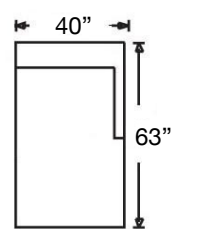

941-YNG-61
Right Arm Chaise
$1965