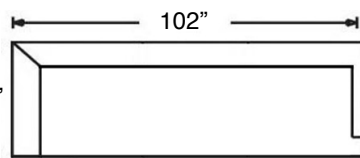

941-YNG-31
Right Arm Corner Sofa
$2690