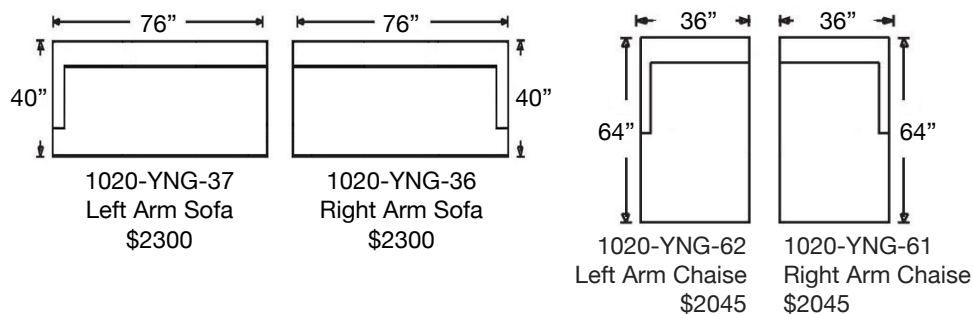

SU CASA
— It's Your Home —

SUCASA.FURNITURE