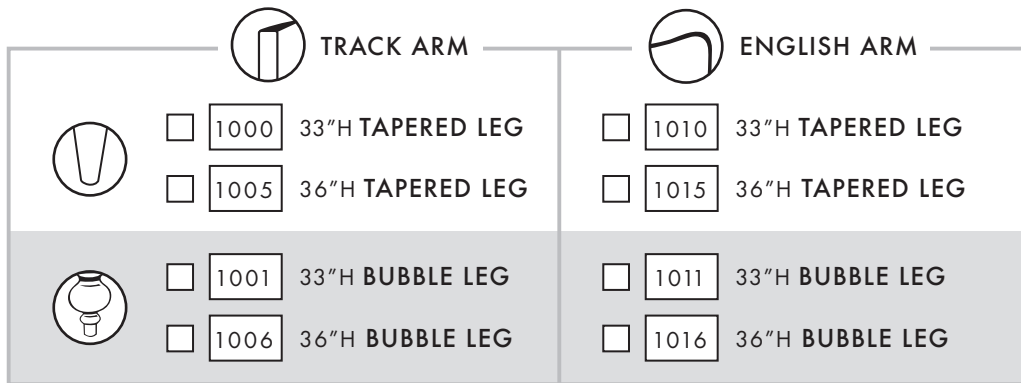

Height Options: 33”H or 36”H | **Depth Options:** 37”D or 40”D

Overall Seat Height 20”

Width/Length will vary depending on Arm Type and Configuration.

See Planner for further pricing and measurements.

Ordering Options	All Sofas	Loveseats	Chaises/Bumpers	Chairs
18” or 22” Non-Welted Throw Pillow	\$110/2	\$55/1	N/A	N/A
Extra Comfort Down Cushion	<i>see planner for pricing</i>			
Utopia Comfort Foam Cushion	<i>see planner for pricing</i>			
Arm Style	English or Track			
Leg Style	Round Tapered or Bubble			
Leg Finish	Walnut, Wenge, or Driftwood			

FORREST [YNG]

Shown left: Left Arm Loveseat, Corner Chair, Right Arm Loveseat with English Arm and Bubble Leg

SU CASA
— It's Your Home —

SUCASA.FURNITURE

37"D x 33"H STANDARD
SEAT DEPTH 22"

40"D x 36"H DEEP
SEAT DEPTH 23"