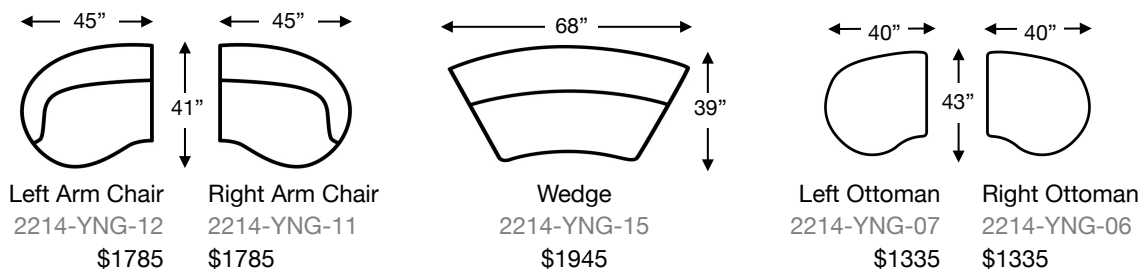

FAGAN SOFA

Swivel Chair
2214-YNG-10
39"W x 37"D x 31"H

Chaise
LT Arm 2214-YNG-62
RT Arm: 2214-YNG-61
36"W x 62"D x 31"H

Tight Back, Standard Comfort Foam Cushion Sofa

Standard Sofa
2214-YNG-30
102"W x 43"D x 31"H

Apartment Sofa
2214-YNG-35
88"W x 43"D x 31"H

Seat Height 18" | Seat Depth 27"

Ordering Options	Standard Sofa	Apartment Sofa
18" or 22" Non-Welted Throw Pillow	\$110/2	\$110/2

FAGAN SECTIONAL

Tight Back, Standard Comfort Foam Cushion Sectional

Shown: Left Ottoman, Wedge, Right Arm Chair

Overall Height 31" | Seat/Ottoman Height 18" | Seat Depth 27"

Ordering Options	RT/LT Arm Chair	Wedge	RT/LT Ottoman
18" or 22" Non-Welted Throw Pillow	\$55/1	\$55/1	N/A

Chair and Ottoman available as Right or Left. For the ottoman, the cushion curves outward on the side indicated. For the chair, the direction is which side the arm is located.