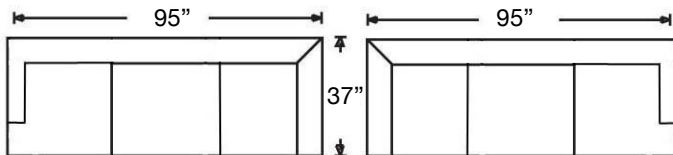

Seat Height 18" | Seat Depth 23"

| Ordering Options | Sofa | Apartment Sofa | Swivel Chair |
|------------------------------------|-----------------------------|----------------|--------------|
| 18" or 22" Non-Welted Throw Pillow | \$110/2 | \$55/1 | N/A |
| Leg Finish | Walnut, Wenge, or Driftwood | | |

Leather available for Standard Sofa and Swivel Chair

COLMAR SECTIONAL

Shown: Left Arm Loveseat, Right Arm Chaise with Walnut leg

Overall Height 32" | Seat Height 18" | Seat Depth 23" (48"D for Chaise)

| Ordering Options | RT/LT Arm Corner Sofa | RT/LT Arm Loveseat | RT/LT Arm Chaise |
|------------------------------------|-----------------------------|--------------------|------------------|
| 18" or 22" Non-Welted Throw Pillow | \$55/1 | \$55/1 | \$55/1 |
| Leg Finish | Walnut, Wenge, or Driftwood | | |