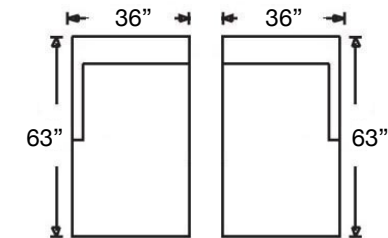

925-YNG-62
Left Arm Chaise
$2300

925-YNG-61
Right Arm Chaise
$2300