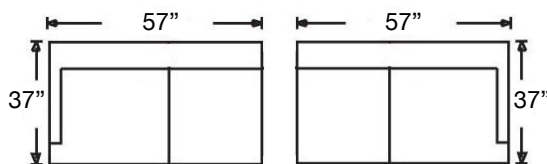

925-YNG-22
Left Arm Loveseat
$2175

925-YNG-21
Right Arm Loveseat
$2175

SU CASA
— It's Your Home —

SUCASA.FURNITURE