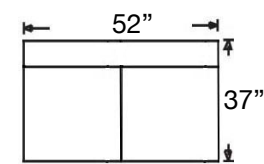

Style also available in Leather.

BEALE SECTIONAL

Shown: Left Arm Bumper & Right Arm Loveseat
Overall Height 32" | Seat Height 18"
Seat Depth 22" (48"D for Chaise)

595-YNG-32
Left Arm Corner Sofa
\$2785

595-YNG-31
Right Arm Corner Sofa
\$2785

595-YNG-37
Left Arm Sofa
\$2390

595-YNG-36
Right Arm Sofa
\$2390

595-YNG-62
Left Arm Chaise
\$2000

595-YNG-61
Right Arm Chaise
\$2000

595-YNG-83
Armless Long Sofa
\$2715

595-YNG-33
Armless Sofa
\$2230

595-YNG-23
Armless Loveseat
\$1850