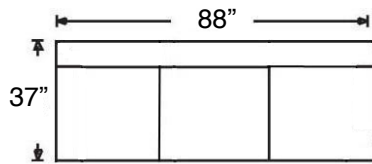

595-YNG-83
Armless Long Sofa
$2715