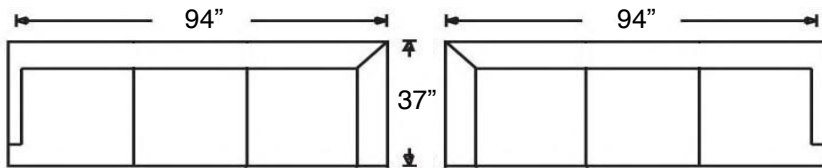

Style also available in Leather.

BEALE SECTIONAL

Loose Back, Standard Comfort Foam Cushion Sectional
Shown: Left Arm Bumper & Right Arm Loveseat

Overall Height 32" | Seat Height 18" | Seat Depth 22" (48"D for Chaise)

Ordering Options	All Sofas	Loveseat	Bumper, Chaise	All Chairs
18" or 22" Non-Welted Throw Pillow	\$110/2	\$110/2	\$55/1	N/A
Utopia Comfort Foam Cushion	\$400	\$350	\$350	\$237
Extra Comfort Down Cushion	\$400	\$350	\$350	\$237
Welt Tailoring	\$237	\$237	\$237	\$237
Tufted Version*	\$100	\$100	\$100	\$100
Leg Finish	Driftwood, Walnut, or Wenge			

Style also available in Leather.

BEALE SECTIONAL

Shown: Left Arm Bumper & Right Arm Loveseat
Overall Height 32" | Seat Height 18"
Seat Depth 22" (48"D for Chaise)

595-YNG-32
Left Arm Corner Sofa
\$2785

595-YNG-31
Right Arm Corner Sofa
\$2785