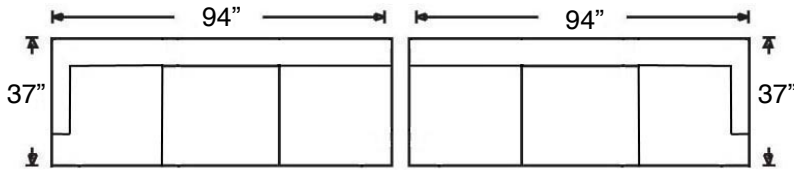

595-YNG-82
Left Arm Long Sofa
$2830

595-YNG-81
Right Arm Long Sofa
$2830