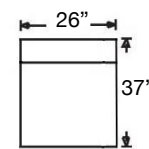

595-YNG-13
Armless Chair
$1335