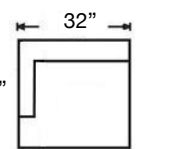

595-YNG-12
Left Arm Chair
$1440