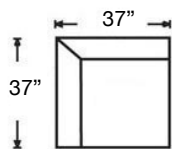

Style also available in Leather.

BEALE SECTIONAL

Shown: Left Arm Bumper & Right Arm Loveseat
Overall Height 32" | Seat Height 18"
Seat Depth 22" (48"D for Chaise)

595-YNG-32
Left Arm Corner Sofa
\$2785

595-YNG-31
Right Arm Corner Sofa
\$2785

595-YNG-37
Left Arm Sofa
\$2390

595-YNG-36
Right Arm Sofa
\$2390

595-YNG-62
Left Arm Chaise
\$2000

595-YNG-61
Right Arm Chaise
\$2000

595-YNG-83
Armless Long Sofa
\$2715

595-YNG-33
Armless Sofa
\$2230

595-YNG-23
Armless Loveseat
\$1850