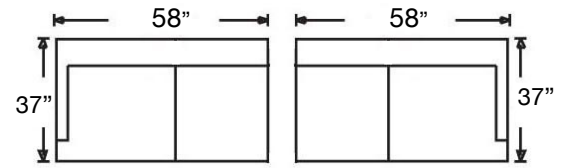

Style also available in Leather.

BEALE SECTIONAL

Loose Back, Standard Comfort Foam Cushion Sectional
Shown: Left Arm Bumper & Right Arm Loveseat

Overall Height 32" | Seat Height 18" | Seat Depth 22" (48"D for Chaise)

Style also available in Leather.

BEALE SECTIONAL

Shown: Left Arm Bumper & Right Arm Loveseat
Overall Height 32" | Seat Height 18"
Seat Depth 22" (48"D for Chaise)

595-YNG-32
Left Arm Corner Sofa
\$2785

595-YNG-31
Right Arm Corner Sofa
\$2785