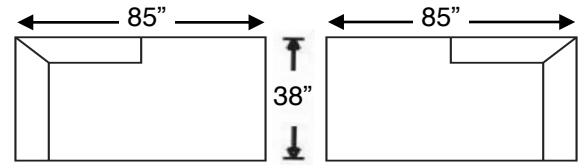

595-YNG-71
Right Arm Bumper
$2380

595-YNG-72
Left Arm Bumper
$2380