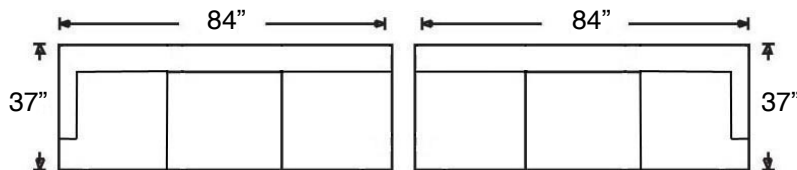

Style also available in Leather.

BEALE SECTIONAL

Shown: Left Arm Bumper & Right Arm Loveseat
Overall Height 32" | Seat Height 18"
Seat Depth 22" (48"D for Chaise)

595-YNG-32
Left Arm Corner Sofa
\$2785

595-YNG-31
Right Arm Corner Sofa
\$2785

595-YNG-22
Left Arm Loveseat
\$1980

595-YNG-21
Right Arm Loveseat
\$1980

595-YNG-82
Left Arm Long Sofa
\$2830

595-YNG-81
Right Arm Long Sofa
\$2830

595-YNG-71
Right Arm Bumper
\$2380

595-YNG-72
Left Arm Bumper
\$2380