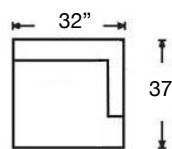

595-YNG-11
Right Arm Chair
$1440