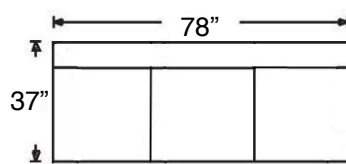

Style also available in Leather.

BEALE SECTIONAL

Shown: Left Arm Bumper & Right Arm Loveseat
Overall Height 32" | Seat Height 18"
Seat Depth 22" (48"D for Chaise)

595-YNG-32
Left Arm Corner Sofa
\$2785

595-YNG-31
Right Arm Corner Sofa
\$2785

595-YNG-37
Left Arm Sofa
\$2390

595-YNG-36
Right Arm Sofa
\$2390

595-YNG-62
Left Arm Chaise
\$2000

595-YNG-61
Right Arm Chaise
\$2000

595-YNG-83
Armless Long Sofa
\$2715

595-YNG-33
Armless Sofa
\$2230

595-YNG-23
Armless Loveseat
\$1850