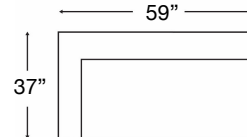

598-YNG-80L
 Large Sofa
 \$6160

598-YNG-30L
 Standard Sofa
 \$5310

598-YNG-32L
 Left Arm Corner Sofa
 \$5840

598-YNG-31L
 Right Arm Corner Sofa
 \$5840

598-YNG-22L
 Left Arm Loveseat
 \$4070

598-YNG-21L
 Right Arm Loveseat
 \$4070