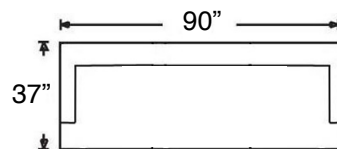

598-YNG-30L
Standard Sofa
$5310