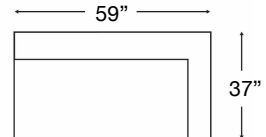

598-YNG-80L
 Large Sofa
 \$6160

598-YNG-30L
 Standard Sofa
 \$5310

598-YNG-32L
 Left Arm Corner Sofa
 \$5840

598-YNG-31L
 Right Arm Corner Sofa
 \$5840

598-YNG-22L
 Left Arm Loveseat
 \$4070

598-YNG-21L
 Right Arm Loveseat
 \$4070