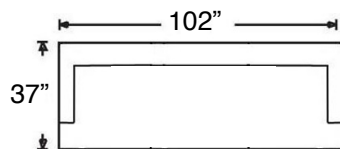

598-YNG-80L
Large Sofa
$6160