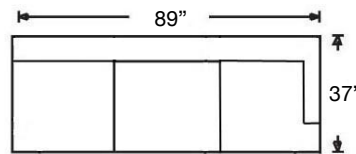

K625-RFF-LSE
Right Arm Sofa
$2890