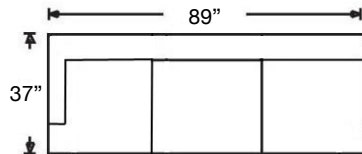

K625-RFF-RSE
Left Arm Sofa
$2890