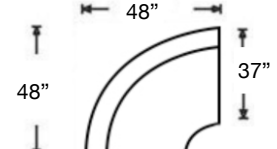

K627-RFF-WGE
Wedge
$2360