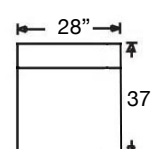

K623-RFF-SAL
Armless Chair
$1550