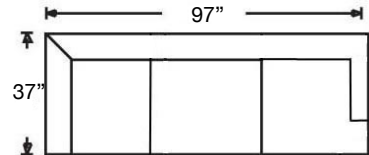

K628-RFF-LSE
Right Arm Corner Sofa
$3210