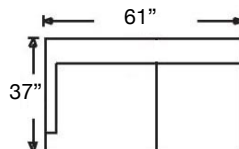

K627-RFF-COR
Corner Chair
\$2225

K623-RFF-SAL
Armless Chair
\$1550

K627-RFF-WGE
Wedge
\$2360

K624-RFF-LAL
Armless Loveseat
\$2525

K626-RFF-RSE
Left Arm Loveseat
\$2700

K626-RFF-LSE
Right Arm Loveseat
\$2700