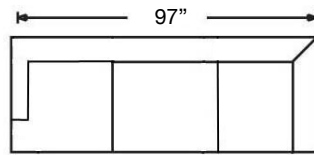

Ordering Options	LT/RT Arm Chaise	LT/RT Arm Chair	Corner Chair	Armless Chair	Wedge
16" Box Edge Welted, Down-Blend Throw Pillow	\$55/1	\$55/1	\$55/1	\$55/1	\$55/1
Extra Firm Cushion	\$162	\$100	\$162	\$100	\$162
Extra Comfort Foam Cushion	\$125	\$87	\$87	\$87	\$125
Comfort Down Cushion	\$312	\$237	\$237	\$187	\$312
Leg Finish	✓	✓	✓	✓	✓
Contrast Welt	\$237	\$125	\$237	\$125	\$237

PATTERN AVAILABILITY:
 RG, PS, NM

SU CASA
 — It's Your Home —
 SUCASA.FURNITURE

TRACEE SECTIONAL

Shown: Right Arm Corner Sofa, Armless
Loveseat, and Left Arm Chaise

K621C-RFF-RSC
Left Arm Chaise
\$2525

K621C-RFF-LSC
Right Arm Chaise
\$2525