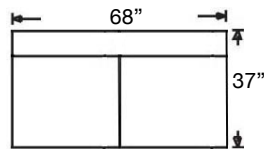

K624-RFF-LAL
Armless Loveseat
$2525