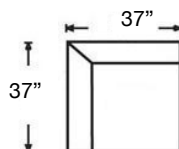

K627-RFF-COR
Corner Chair
$2225