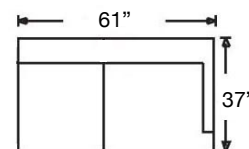

K627-RFF-COR
Corner Chair
\$2225

K623-RFF-SAL
Armless Chair
\$1550

K627-RFF-WGE
Wedge
\$2360

K624-RFF-LAL
Armless Loveseat
\$2525

K626-RFF-RSE
Left Arm Loveseat
\$2700

K626-RFF-LSE
Right Arm Loveseat
\$2700