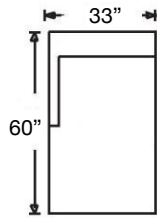

K621C-RFF-RSC
Left Arm Chaise
$2525