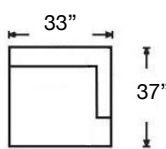

K622-RFF-LSE
Right Arm Chair
$2075