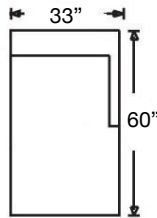

PATTERN AVAILABILITY:
 RG, PS, NM

SU CASA
 — It's Your Home —
 SUCASA.FURNITURE

TRACEE SECTIONAL

Shown: Right Arm Corner Sofa, Armless
Loveseat, and Left Arm Chaise

K621C-RFF-RSC
Left Arm Chaise
\$2525

K621C-RFF-LSC
Right Arm Chaise
\$2525