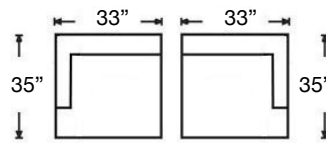

D185-RFF-RSE
Left Arm Chair
$1990

D185-RFF-LSE
Right Arm Chair
$1990