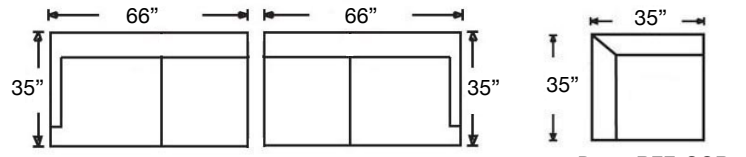

D182-RFF-RSE
Left Arm Loveseat
$2625

D182-RFF-LSE
Right Arm Loveseat
$2625

D187-RFF-COR
Corner Chair
$2160