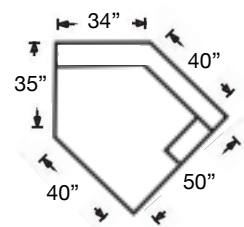

D184-RFF-LAL  
 Armless Loveseat  
 \$2450

D183-RFF-SAL  
 Armless Chair  
 \$1550

D185-RFF-RSE  
 Left Arm Chair  
 \$1990

D185-RFF-LSE  
 Right Arm Chair  
 \$1990

D188-RFF-126  
 Left Arm Cuddler  
 \$3375