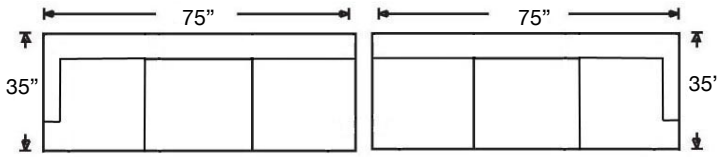

# MONICA SECTIONAL

Shown: Left Arm Sofa & Right Arm Corner Sofa  
 Overall Height 36"  
 Seat Height 20" | Seat Depth 22"

D188-RFF-RSE  
 Left Arm Corner Sofa  
 \$3040

D188-RFF-LSE  
 Right Arm Corner Sofa  
 \$3040