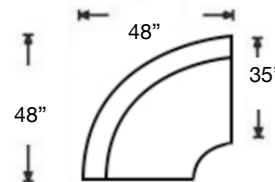

D187-RFF-WEDGE
Wedge
$2275