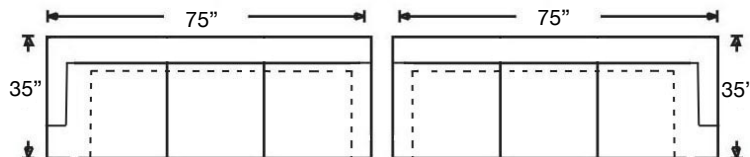

# MONICA SECTIONAL

Shown: Left Arm Sofa & Right Arm Corner Sofa  
 Overall Height 36"  
 Seat Height 20" | Seat Depth 22"

D188-RFF-RSE  
 Left Arm Corner Sofa  
 \$3040

D188-RFF-LSE  
 Right Arm Corner Sofa  
 \$3040

D186-RFF-RSE  
 Left Arm Sofa  
 \$2890

D186-RFF-LSE  
 Right Arm Sofa  
 \$2890

D182-RFF-RSE  
 Left Arm Loveseat  
 \$2625

D182-RFF-LSE  
 Right Arm Loveseat  
 \$2625

D187-RFF-COR  
 Corner Chair  
 \$2160