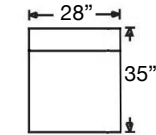

D183-RFF-SAL
Armless Chair
$1550