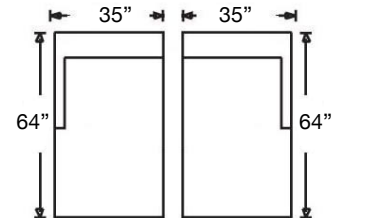

D181C-RFF-RSC
Left Arm Chaise
$2450

D181C-RFF-LSC
Right Arm Chaise
$2450