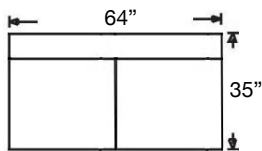

D184-RFF-LAL
Armless Loveseat
$2450