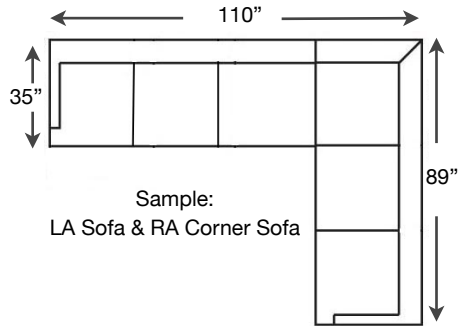

# MONICA SECTIONAL

Shown: Left Arm Sofa & Right Arm Corner Sofa  
 Overall Height 36"  
 Seat Height 20" | Seat Depth 22"

D188-RFF-RSE  
 Left Arm Corner Sofa  
 \$3040

D188-RFF-LSE  
 Right Arm Corner Sofa  
 \$3040