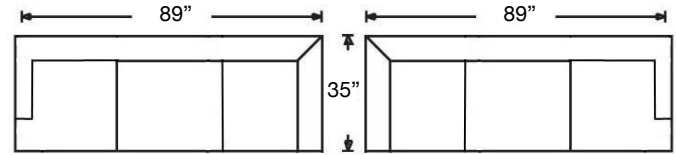

# MONICA SECTIONAL

Loose Back, Standard Comfort Foam Cushion Sectional  
 Shown: Left Arm Sofa & Right Arm Corner Sofa

Overall Height 36" | Seat Height 20" | Seat Depth 22"

Ordering Options	RT/LT Arm Corner Sofa	RT/LT Arm Sofa	RT/LT Arm Sleep Sofa	RT/LT Arm Loveseat	Armless Loveseat	RT/LT Arm Cuddler
16" Welled Down-Blend Throw Pillow	\$55/1	\$55/1	\$55/1	\$55/1	N/A	\$55/1
18" Welled Down-Blend Throw Pillow	\$110/2	\$55/1	\$55/1	\$55/1	N/A	\$110/2
Extra Firm Cushion	\$187	\$187	\$187	\$162	\$162	\$187
Extra Comfort Foam Cushion	\$150	\$150	\$150	\$125	\$125	\$150
Serene Comfort Foam Cushion	\$400	\$400	\$400	\$400	\$350	\$400
Comfort Down Cushion	\$312	\$312	\$312	\$312	\$237	\$312
Innerspring Mattress	N/A	N/A	✓	N/A	N/A	N/A
Memory Foam Mattress	N/A	N/A	\$375	N/A	N/A	N/A

# MONICA SECTIONAL

Shown: Left Arm Sofa & Right Arm Corner Sofa  
 Overall Height 36"  
 Seat Height 20" | Seat Depth 22"

D188-RFF-RSE  
 Left Arm Corner Sofa  
 \$3040

D188-RFF-LSE  
 Right Arm Corner Sofa  
 \$3040