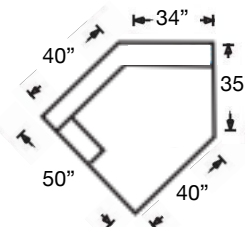

D184-RFF-LAL  
 Armless Loveseat  
 \$2450

D183-RFF-SAL  
 Armless Chair  
 \$1550

D185-RFF-RSE  
 Left Arm Chair  
 \$1990

D185-RFF-LSE  
 Right Arm Chair  
 \$1990

D188-RFF-126  
 Left Arm Cuddler  
 \$3375