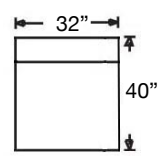

Q125-RFF-061
Armless Chair
$1850