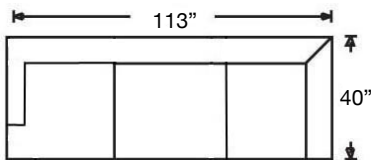

Loose Back, Serene Comfort Foam Cushion Sectional
Shown: Left Arm Corner Sofa + Armless Loveseat + Right Arm Chaise

Overall Height 35" | Seat Height 21" | Seat Depth 24"

The Serene Comfort Foam Cushion provides superior comfort through a combination of high-resiliency foam core wrapped in thick memory-like foam with advanced technology so temperature won't impact its sit.

Note: PS, NM, & RS pattern types on sofas will have seams on front seat rail, in-back and outback at cushion breaks.

Ordering Options	LT/RT Arm Corner Sofa	LT/RT Arm Loveseat	LT/RT Arm Chaise	Armless Loveseat	Armless Chair
20" Non-Welted Throw Pillow	$110/2	$55/1	$55/1	N/A	N/A
Leg Finish	✓	✓	✓	✓	✓

Q125-RFF-118
Left Arm Corner Sofa
$4225