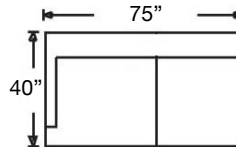

Note: PS, NM, & RS pattern types on sofas will have seams on front seat rail, in-back and outback at cushion breaks.

Ordering Options	LT/RT Arm Corner Sofa	LT/RT Arm Loveseat	LT/RT Arm Chaise	Armless Loveseat	Armless Chair
20" Non-Welted Throw Pillow	\$110/2	\$55/1	\$55/1	N/A	N/A
Leg Finish	✓	✓	✓	✓	✓

Q125-RFF-118
 Left Arm Corner Sofa
 \$4225

Q125-RFF-119
 Right Arm Corner Sofa
 \$4225

Q125-RFF-041
 Armless Loveseat
 \$2525

Q125-RFF-061
 Armless Chair
 \$1850

Q125-RFF-110
 Left Arm Chaise
 \$2625

Q125-RFF-111
 Right Arm Chaise
 \$2625