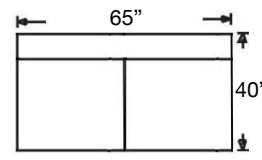

Q125-RFF-041
Armless Loveseat
$2525