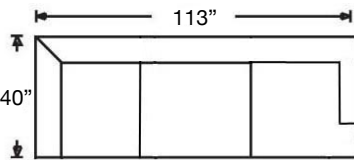

Q125-RFF-119
Right Arm Corner Sofa
$4225