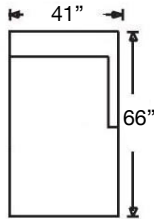

Note: PS, NM, & RS pattern types on sofas will have seams on front seat rail, in-back and outback at cushion breaks.

Ordering Options	LT/RT Arm Corner Sofa	LT/RT Arm Loveseat	LT/RT Arm Chaise	Armless Loveseat	Armless Chair
20" Non-Welted Throw Pillow	\$110/2	\$55/1	\$55/1	N/A	N/A
Leg Finish	✓	✓	✓	✓	✓

Q125-RFF-118
 Left Arm Corner Sofa
 \$4225

Q125-RFF-119
 Right Arm Corner Sofa
 \$4225

Q125-RFF-041
 Armless Loveseat
 \$2525

Q125-RFF-061
 Armless Chair
 \$1850

Q125-RFF-110
 Left Arm Chaise
 \$2625

Q125-RFF-111
 Right Arm Chaise
 \$2625