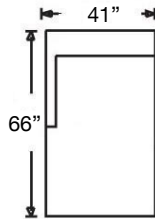

Note: PS, NM, & RS pattern types on sofas will have seams on front seat rail, in-back and outback at cushion breaks.

Ordering Options	LT/RT Arm Corner Sofa	LT/RT Arm Loveseat	LT/RT Arm Chaise	Armless Loveseat	Armless Chair
20" Non-Welted Throw Pillow	\$110/2	\$55/1	\$55/1	N/A	N/A
Leg Finish	✓	✓	✓	✓	✓

Q125-RFF-118
 Left Arm Corner Sofa
 \$4225

Q125-RFF-119
 Right Arm Corner Sofa
 \$4225

Q125-RFF-041
 Armless Loveseat
 \$2525

Q125-RFF-061
 Armless Chair
 \$1850

Q125-RFF-110
 Left Arm Chaise
 \$2625

Q125-RFF-111
 Right Arm Chaise
 \$2625