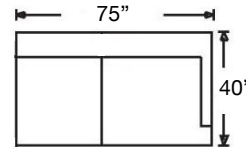

Q125-RFF-115
Right Arm Loveseat
$2940

PATTERN AVAILABILITY:
RG, PS, NM, RS

SU CASA
— It's Your Home —
SUCASA.FURNITURE