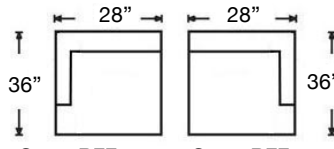

G560-RFF-112
Left Arm Chair
$1860

G560-RFF-113
Right Arm Chair
$1860