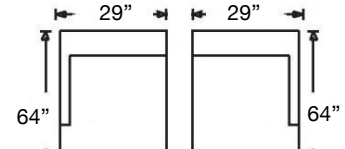

PATTERN AVAILABILITY:
 RG, PS, NM

SU CASA
 — It's Your Home —
 SUCASA.FURNITURE

MAYA SECTIONAL

Shown: Right Arm Corner Sofa, Armless Loveseat,
and Left Arm Chaise
Overall Height 34"
Seat Height 21" | Seat Depth 23"

G560-RFF-061
Armless Chair
\$1460

G560-RFF-041
Armless Loveseat
\$2275

G560-RFF-112
Left Arm Chair
\$1860

G560-RFF-113
Right Arm Chair
\$1860

G560-RFF-110
Left Arm Chaise
\$2275

G560-RFF-111
Right Arm Chaise
\$2275