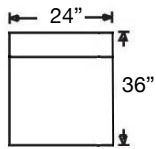

Overall Height 34" | Seat Height 21" | Seat Depth 23"

Ordering Options	LT/RT Arm Corner Sofa	LT/RT Arm Sofa	LT/RT Arm Q Sleep Sofa	LT/RT Arm Loveseat	Armless Loveseat
20" Welted Down-Blend Throw Pillow	\$110/2	\$55/1	\$55/1	\$55/1	N/A
Extra Firm Cushion	\$187	\$187	\$187	\$187	\$162
Comfort Down Cushion	\$312	\$312	\$312	\$312	\$237
Leg Finish	✓	✓	✓	✓	✓
Innerspring Mattress	N/A	N/A	✓	N/A	N/A
Memory Foam Mattress	N/A	N/A	\$375	N/A	N/A

PATTERN AVAILABILITY:
 RG, PS, NM

SU CASA
 — It's Your Home —
 SUCASA.FURNITURE

MAYA SECTIONAL

Shown: Right Arm Corner Sofa, Armless Loveseat,
and Left Arm Chaise
Overall Height 34"
Seat Height 21" | Seat Depth 23"

G560-RFF-118
Left Arm Corner Sofa
\$2775

G560-RFF-119
Right Arm Corner Sofa
\$2775

G560-RFF-114
Left Arm Loveseat
\$2375

G560-RFF-115
Right Arm Loveseat
\$2375

G560-RFF-116
Left Arm Sofa
\$2700

G560-RFF-117
Right Arm Sofa
\$2700