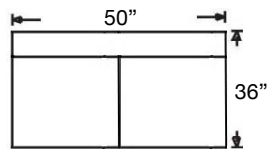

G560-RFF-041
Armless Loveseat
$2275