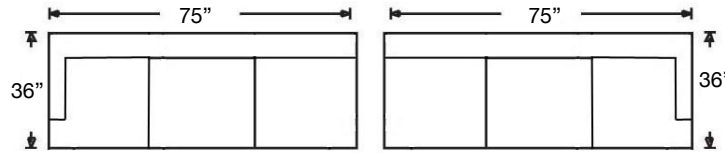

G560-RFF-116
Left Arm Sofa
$2700

G560-RFF-117
Right Arm Sofa
$2700