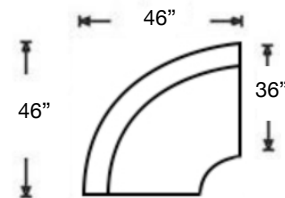

G560-RFF-110
Left Arm Chaise
$2275

G560-RFF-111
Right Arm Chaise
$2275

G560-RFF-011
Wedge
$2200

PATTERN AVAILABILITY:
RG, PS, NM

SU CASA
— It's Your Home —

SUCASA.FURNITURE