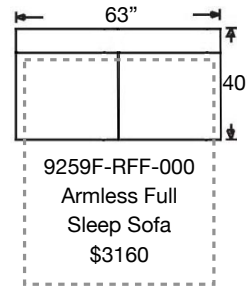

PATTERN AVAILABILITY:
 RG, PS, NM, RS

SU CASA
 — It's Your Home —
 SUCASA.FURNITURE

MACKENZIE SECTIONAL

Shown: Left Arm Corner Sofa & Right Arm Sofa
Overall Height 36"
Seat Height 21" | Seat Depth 21"

9258-RFF-RSE
Left Arm Corner Sofa
\$3125

9258-RFF-LSE
Right Arm Corner Sofa
\$3125

9256-RFF-RSE
Left Arm Sofa
\$2890

9256-RFF-LSE
Right Arm Sofa
\$2890

9259Q-RFF-RSB
Left Arm Queen
Sleep Sofa
\$3500

9259Q-RFF-LSB
Right Arm Queen
Sleep Sofa
\$3500

9259F-RFF-000
Armless Full
Sleep Sofa
\$3160

9257-RFF-000
Wedge
\$2275

9251C-RFF-RSC
Left Arm Chaise
\$2450

9251C-RFF-LSC
Right Arm Chaise
\$2450

9252-RFF-RSE
Left Arm Loveseat
\$2625

9252-RFF-LSE
Right Arm Loveseat
\$2625