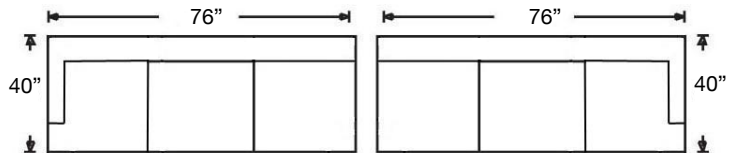

9256-RFF-RSE
Left Arm Sofa
$2890

9256-RFF-LSE
Right Arm Sofa
$2890