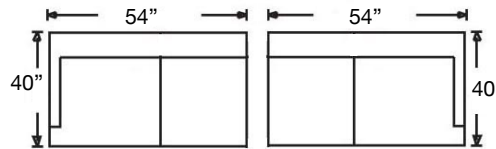

PATTERN AVAILABILITY:
 RG, PS, NM, RS

SU CASA
 — It's Your Home —
 SUCASA.FURNITURE

MACKENZIE SECTIONAL

Shown: Left Arm Corner Sofa & Right Arm Sofa
Overall Height 36"
Seat Height 21" | Seat Depth 21"

9258-RFF-RSE
Left Arm Corner Sofa
\$3125

9259F-RFF-000
Armless Full
Sleep Sofa
\$3160

9257-RFF-000
Wedge
\$2275

9251C-RFF-RSC
Left Arm Chaise
\$2450

9251C-RFF-LSC
Right Arm Chaise
\$2450

9252-RFF-RSE
Left Arm Loveseat
\$2625

9252-RFF-LSE
Right Arm Loveseat
\$2625