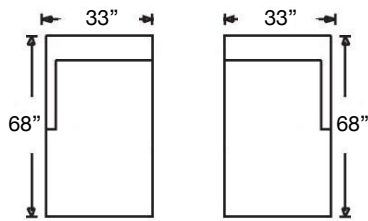

9251C-RFF-RSC
Left Arm Chaise
$2450

9251C-RFF-LSC
Right Arm Chaise
$2450