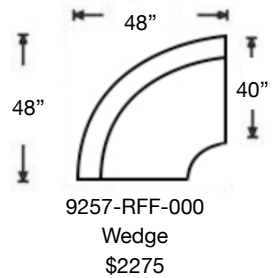

9257-RFF-000
Wedge
$2275