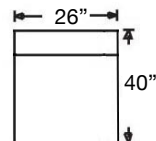

9255-RFF-000
Armless Chair
$1700