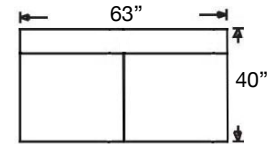

PATTERN AVAILABILITY:
 RG, PS, NM, RS

SU CASA
 — It's Your Home —
 SUCASA.FURNITURE

MACKENZIE SECTIONAL

Shown: Left Arm Corner Sofa & Right Arm Sofa
Overall Height 36"
Seat Height 21" | Seat Depth 21"

9258-RFF-RSE
Left Arm Corner Sofa
\$3125

9259F-RFF-000
Armless Full
Sleep Sofa
\$3160

9257-RFF-000
Wedge
\$2275

9251C-RFF-RSC
Left Arm Chaise
\$2450

9251C-RFF-LSC
Right Arm Chaise
\$2450

9252-RFF-RSE
Left Arm Loveseat
\$2625

9252-RFF-LSE
Right Arm Loveseat
\$2625