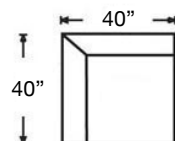

9254-RFF-000
Armless Loveseat
\$2450

9253-RFF-RSE
Left Arm Chair
\$1990

9253-RFF-LSE
Right Arm Chair
\$1990

9255-RFF-000
Armless Chair
\$1700

9257-RFF-COR000
Corner Chair
\$2190

9258-RFF-126
Left Arm Cuddler
\$3375