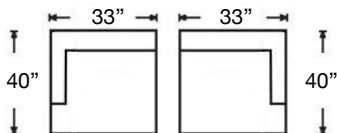

9253-RFF-RSE
Left Arm Chair
$1990

9253-RFF-LSE
Right Arm Chair
$1990