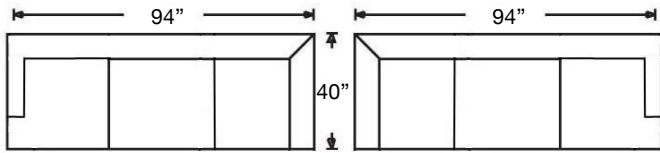

PATTERN AVAILABILITY:
 RG, PS, NM, RS

SU CASA
 — It's Your Home —
 SUCASA.FURNITURE

MACKENZIE SECTIONAL

Shown: Left Arm Corner Sofa & Right Arm Sofa
Overall Height 36"
Seat Height 21" | Seat Depth 21"

9258-RFF-RSE
Left Arm Corner Sofa
\$3125