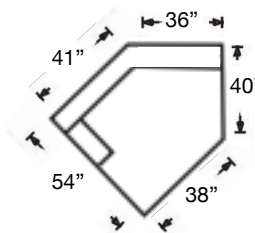

9254-RFF-000
Armless Loveseat
\$2450

9253-RFF-RSE
Left Arm Chair
\$1990

9253-RFF-LSE
Right Arm Chair
\$1990

9255-RFF-000
Armless Chair
\$1700

9257-RFF-COR000
Corner Chair
\$2190

9258-RFF-126
Left Arm Cuddler
\$3375