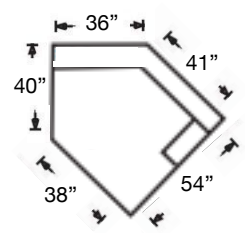

9254-RFF-000
Armless Loveseat
\$2450

9253-RFF-RSE
Left Arm Chair
\$1990

9253-RFF-LSE
Right Arm Chair
\$1990

9255-RFF-000
Armless Chair
\$1700

9257-RFF-COR000
Corner Chair
\$2190

9258-RFF-126
Left Arm Cuddler
\$3375