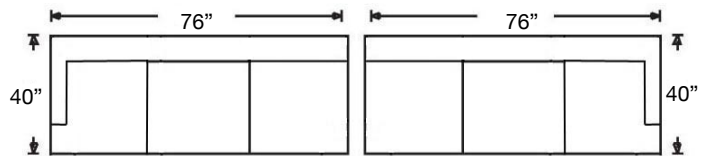

C399Q-RFF-RSB
Left Arm Queen
Sleep Sofa
\$3950

C399Q-RFF-LSB
Right Arm Queen
Sleep Sofa
\$3950

C392-RFF-RSE
Left Arm Loveseat
\$2890

C392-RFF-LSE
Right Arm Loveseat
\$2890

C396-RFF-RSE
Left Arm Sofa
\$3275