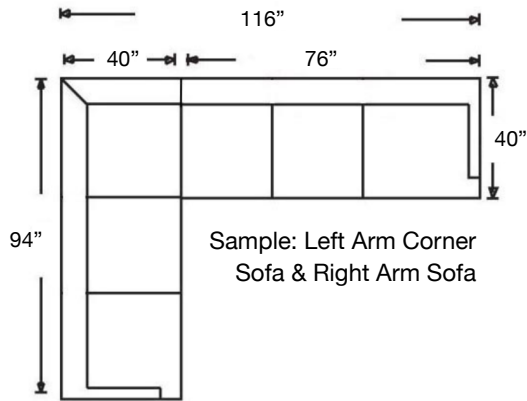

Overall Height 38" | Seat Height 21" | Seat Depth 21"

Ordering Options	LT/RT Arm Corner Sofa	LT/RT Arm Q Sleep Sofa	LT/RT Arm Sofa	LT/RT Arm Loveseat	Armless F Sleep Loveseat	Armless Loveseat
20" Welted Down-Blend Throw Pillow	\$110/2	\$55/1	\$55/1	\$55/1	N/A	N/A
Extra Firm Cushion	\$187	\$187	\$187	\$162	\$162	\$162
Comfort Down Cushion	\$312	\$312	\$312	\$312	\$312	\$237
Contrast Welt	\$237	\$237	\$237	\$237	\$237	\$237
Innerspring Mattress	N/A	✓	N/A	N/A	✓	N/A
Memory Foam Mattress	N/A	\$375	N/A	N/A	\$375	N/A
Slipcover ONLY	\$2040	\$1875	\$1875	\$1550	\$1375	\$1375

PATTERN AVAILABILITY:
RG, PS, NM, RS

SU CASA
— It's Your Home —

SUCASA.FURNITURE

MACKENZIE SLIPCOVER SECTIONAL

Shown: Left Arm Corner Slipcover Sofa,
Right Arm Slipcover Sofa
Overall Height 38"
Seat Height 21" | Seat Depth 21"