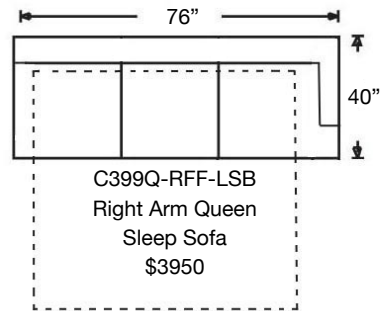

C399Q-RFF-LSB
Right Arm Queen
Sleep Sofa
$3950