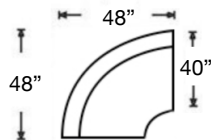

C397-RFF-WGE
Wedge
$2275