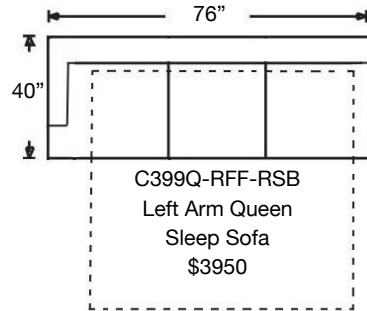

C398-RFF-RSE
Left Arm Corner Sofa
\$3550

C398-RFF-LSE
Right Arm Corner Sofa
\$3550

C391C-RFF-RSC
Left Arm Chaise
\$2890

C391C-RFF-LSC
Right Arm Chaise
\$2890

C399F-RFF-000
Armless Full
Sleep Loveseat
\$3475