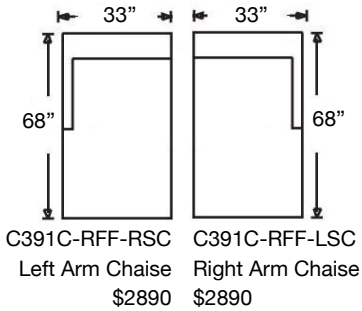

Overall Height 38" | Seat Height 21" | Seat Depth 21"

Ordering Options	LT/RT Arm Corner Sofa	LT/RT Arm Q Sleep Sofa	LT/RT Arm Sofa	LT/RT Arm Loveseat	Armless F Sleep Loveseat	Armless Loveseat
20" Welted Down-Blend Throw Pillow	\$110/2	\$55/1	\$55/1	\$55/1	N/A	N/A
Extra Firm Cushion	\$187	\$187	\$187	\$162	\$162	\$162
Comfort Down Cushion	\$312	\$312	\$312	\$312	\$312	\$237
Contrast Welt	\$237	\$237	\$237	\$237	\$237	\$237
Innerspring Mattress	N/A	✓	N/A	N/A	✓	N/A
Memory Foam Mattress	N/A	\$375	N/A	N/A	\$375	N/A
Slipcover ONLY	\$2040	\$1875	\$1875	\$1550	\$1375	\$1375

PATTERN AVAILABILITY:
RG, PS, NM, RS

SU CASA
— It's Your Home —

SUCASA.FURNITURE

MACKENZIE SLIPCOVER SECTIONAL

Shown: Left Arm Corner Slipcover Sofa,
Right Arm Slipcover Sofa
Overall Height 38"
Seat Height 21" | Seat Depth 21"

C398-RFF-RSE
Left Arm Corner Sofa
\$3550

C398-RFF-LSE
Right Arm Corner Sofa
\$3550

C391C-RFF-RSC
Left Arm Chaise
\$2890

C391C-RFF-LSC
Right Arm Chaise
\$2890

C399F-RFF-000
Armless Full
Sleep Loveseat
\$3475