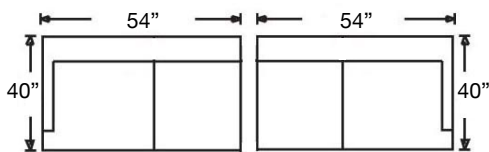

C391C-RFF-RSC
Left Arm Chaise
$2890

C391C-RFF-LSC
Right Arm Chaise
$2890

C392-RFF-RSE
Left Arm Loveseat
$2890

C392-RFF-LSE
Right Arm Loveseat
$2890