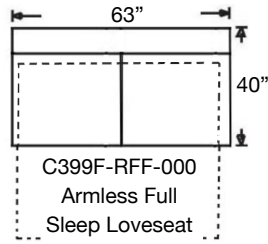

Overall Height 38" | Seat Height 21" | Seat Depth 21"

Ordering Options	LT/RT Arm Corner Sofa	LT/RT Arm Q Sleep Sofa	LT/RT Arm Sofa	LT/RT Arm Loveseat	Armless F Sleep Loveseat	Armless Loveseat
20" Welted Down-Blend Throw Pillow	\$110/2	\$55/1	\$55/1	\$55/1	N/A	N/A
Extra Firm Cushion	\$187	\$187	\$187	\$162	\$162	\$162
Comfort Down Cushion	\$312	\$312	\$312	\$312	\$312	\$237
Contrast Welt	\$237	\$237	\$237	\$237	\$237	\$237
Innerspring Mattress	N/A	✓	N/A	N/A	✓	N/A
Memory Foam Mattress	N/A	\$375	N/A	N/A	\$375	N/A
Slipcover ONLY	\$2040	\$1875	\$1875	\$1550	\$1375	\$1375

PATTERN AVAILABILITY:
RG, PS, NM, RS

SU CASA
— It's Your Home —

SUCASA.FURNITURE

MACKENZIE SLIPCOVER SECTIONAL

Shown: Left Arm Corner Slipcover Sofa,
Right Arm Slipcover Sofa
Overall Height 38"
Seat Height 21" | Seat Depth 21"

C398-RFF-RSE
Left Arm Corner Sofa
\$3550

C398-RFF-LSE
Right Arm Corner Sofa
\$3550

C391C-RFF-RSC
Left Arm Chaise
\$2890

C391C-RFF-LSC
Right Arm Chaise
\$2890

C399F-RFF-000
Armless Full
Sleep Loveseat
\$3475