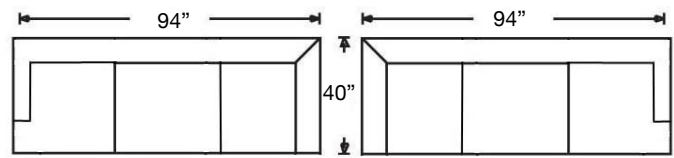

Overall Height 38" | Seat Height 21" | Seat Depth 21"

Ordering Options	LT/RT Arm Corner Sofa	LT/RT Arm Q Sleep Sofa	LT/RT Arm Sofa	LT/RT Arm Loveseat	Armless F Sleep Loveseat	Armless Loveseat
20" Welted Down-Blend Throw Pillow	\$110/2	\$55/1	\$55/1	\$55/1	N/A	N/A
Extra Firm Cushion	\$187	\$187	\$187	\$162	\$162	\$162
Comfort Down Cushion	\$312	\$312	\$312	\$312	\$312	\$237
Contrast Welt	\$237	\$237	\$237	\$237	\$237	\$237
Innerspring Mattress	N/A	✓	N/A	N/A	✓	N/A
Memory Foam Mattress	N/A	\$375	N/A	N/A	\$375	N/A
Slipcover ONLY	\$2040	\$1875	\$1875	\$1550	\$1375	\$1375

PATTERN AVAILABILITY:
RG, PS, NM, RS

SU CASA
— It's Your Home —

SUCASA.FURNITURE

MACKENZIE SLIPCOVER SECTIONAL

Shown: Left Arm Corner Slipcover Sofa,
Right Arm Slipcover Sofa
Overall Height 38"
Seat Height 21" | Seat Depth 21"