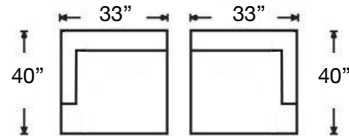

C396-RFF-LSE
Right Arm Sofa
\$3275

C394-RFF-LAL
Armless Loveseat
\$2740

C397-RFF-WGE
Wedge
\$2275

C395-RFF-SAL
Armless Chair
\$1710

C393-RFF-RSE
Left Arm Chair
\$2300

C393-RFF-LSE
Right Arm Chair
\$2300

PATTERN AVAILABILITY:
RG, PS, NM, RS