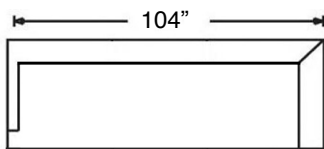

Loose Back, Plush Comfort Foam Cushion Sectional with crescent arm.
Shown: Left Arm Loveseat (244) / Right Corner Sofa (249)
Overall Height: 36" | Seat Height: 22" | Seat Depth: 24" | Arm Height: 28"

Ordering Options	LT/RT Arm Corner Sofa	LT/RT Arm Loveseat	LT/RT Arm Chaise	Armless Loveseat	Corner Chair
20" Non-Welted Throw Pillow	$110/2	$55/1	$55/1	N/A	$55/1
Comfort Down Cushion	$312	$312	$312	$237	$237
Leg Finish	✓	✓	✓	✓	✓
Nailhead Trim	$162	$162	$162	$112	$112

If nails are ordered, you must specify Brass, Gold, Pewter, or Black Nickel

Our Plush Cushion, standard to this piece, provides superior comfort through high-resiliency foam core, contoured cap and undulated foam, finished with fine denier fiber filled channels. It's the ultimate in support and plushness.

Bench: P608-RFF-248
3-Cushion: P608-RFF-118
Left Arm Corner Sofa
$4375