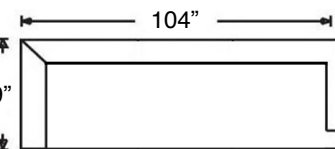

Bench: P608-RFF-249
3-Cushion: P608-RFF-119
Right Arm Corner Sofa
$4375