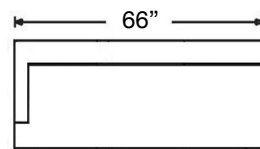

Bench: P608-RFF-244
2-Cushion: P608-RFF-114
Left Arm Loveseat
$3040