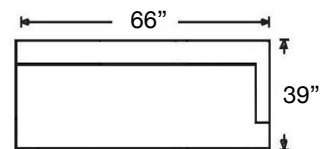

Bench: P608-RFF-245
2-Cushion: P608-RFF-115
Right Arm Loveseat
$3040