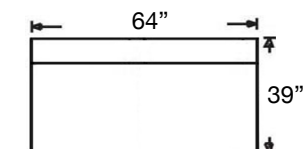

Bench: P608-RFF-241
2-Cushion: P608-RFF-041
Armless Loveseat
$2850