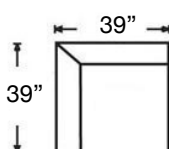

P608-RFF-010
Corner Chair
$2410