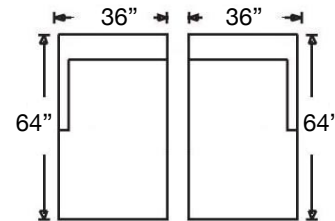

P608-RFF-210 P608-RFF-211
LT Arm Chaise RT Arm Chaise
$3040 $3040

PATTERN AVAILABILITY:
RG, PS, NM, RS

SU CASA
— It's Your Home —
SUCASA.FURNITURE