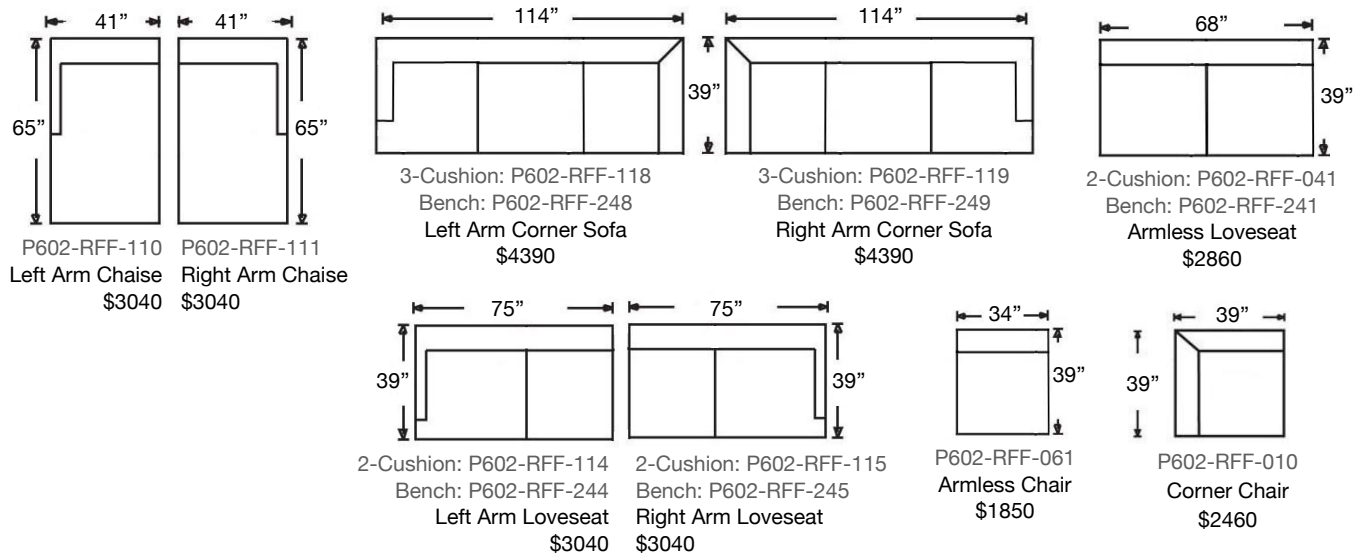

PATTERN AVAILABILITY:
RG, PS, NM, RS

SU CASA
— It's Your Home —
SUCASA.FURNITURE