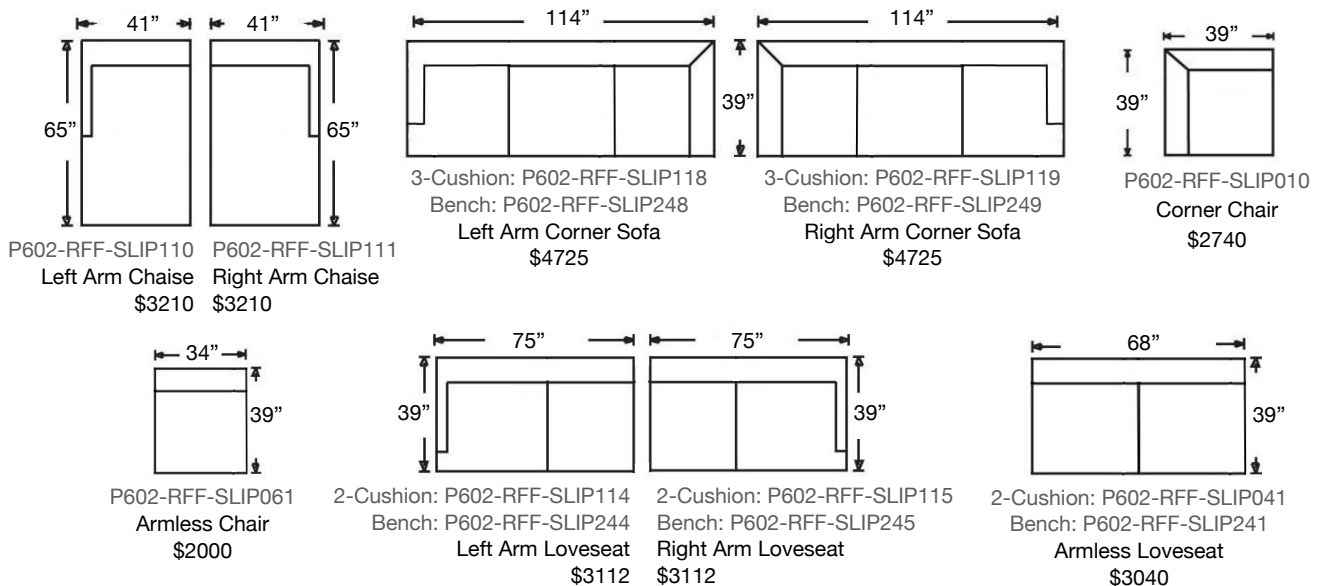

PATTERN AVAILABILITY:
RG, PS, NM, RS

SU CASA
— It's Your Home —
SUCASA.FURNITURE