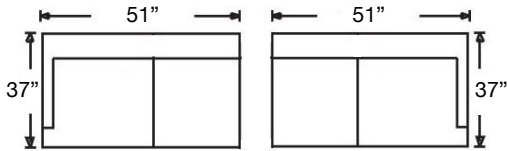

K520-RFF-114 K520-RFF-115
Left Arm Loveseat Right Arm Loveseat
$2025 $2025