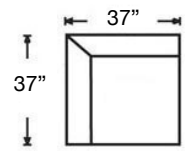

K520-RFF-010
Corner Chair
$1940

PATTERN AVAILABILITY:
RG, PS

SU CASA
— It's Your Home —

SUCASA.FURNITURE