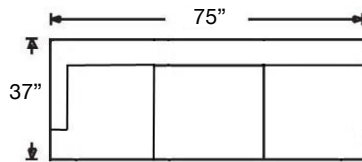

K520-RFF-116
Left Arm Sofa
$2440