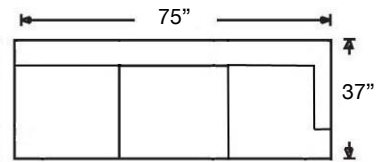

K520-RFF-117
Right Arm Sofa
$2440