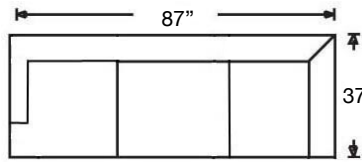

DAMON SECTIONAL

K520-RFF-118
Left Arm Corner Sofa
$2775