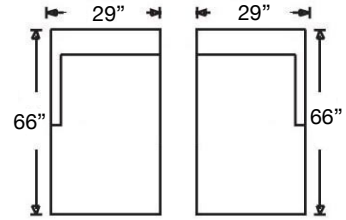

DAMON SOFA

Chair
W40 x D37 x H33
K521-RFF-000

Ottoman
W34 x D23 x H18
K52-RFF-000

Tight Back, Standard Comfort Foam Cushion Sofa
Overall Seat Height 21" | Seat Depth 22"

Large Sofa
W88 x D37 x H33
K520K-RFF-000 (2-Cushion)
K520K-RFF-033 (Bench Seat)

PATTERN AVAILABILITY:
RG, PS

SU CASA
— It's Your Home —
SUCASA.FURNITURE

DAMON SECTIONAL

Tight Back, Standard Comfort Foam Cushion Sectional
Shown: Left Arm Loveseat & Right Arm Corner Sofa

Overall Height 33" | Seat Height 21" | Seat Depth 22"

Ordering Options	LT / RT Arm Corner Sofa	LT / RT Arm Sofa	LT / RT Arm Loveseat	LT / RT Arm Chaise	LT / RT Arm Bumper	Armless Loveseat	Wedge	Corner Chair
16" Down Throw Pillow	\$110/2	\$55/1	\$55/1	\$55/1	\$55/1 (Kidney)	N/A	\$55/1	\$55/1
Extra Firm Cushion	\$187	\$187	\$187	\$162	\$187	\$162	\$162	\$162
Extra Comfort Foam Cushion	\$150	\$150	\$125	\$125	\$150	\$125	\$125	\$87
Comfort Down Cushion	\$312	\$312	\$312	\$312	\$312	\$237	\$312	\$237
Leg Finish	✓	✓	✓	✓	✓	✓	✓	✓
Contrast Welt & Button	\$237	\$237	\$237	\$237	\$237	\$237	\$237	\$237

PATTERN AVAILABILITY:
 RG, PS

SU CASA
 — It's Your Home —
 SUCASA.FURNITURE

DAMON SECTIONAL

K520-RFF-118
Left Arm Corner Sofa
\$2775

K520-RFF-119
Right Arm Corner Sofa
\$2775

K520-RFF-110 K520-RFF-111
Left Arm Chaise Right Arm Chaise
\$2110 \$2110