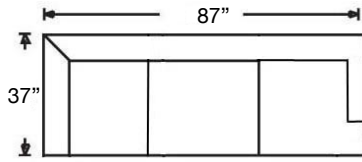

K520-RFF-119
Right Arm Corner Sofa
$2775