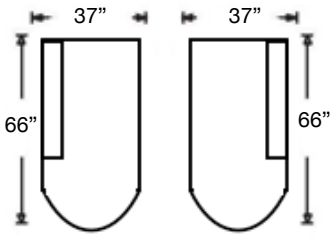

PATTERN AVAILABILITY:
RG, PS

SU CASA
— It's Your Home —
SUCASA.FURNITURE

DAMON SECTIONAL

Tight Back, Standard Comfort Foam Cushion Sectional
Shown: Left Arm Loveseat & Right Arm Corner Sofa

Overall Height 33" | Seat Height 21" | Seat Depth 22"

Ordering Options	LT / RT Arm Corner Sofa	LT / RT Arm Sofa	LT / RT Arm Loveseat	LT / RT Arm Chaise	LT / RT Arm Bumper	Armless Loveseat	Wedge	Corner Chair
16" Down Throw Pillow	\$110/2	\$55/1	\$55/1	\$55/1	\$55/1 (Kidney)	N/A	\$55/1	\$55/1
Extra Firm Cushion	\$187	\$187	\$187	\$162	\$187	\$162	\$162	\$162
Extra Comfort Foam Cushion	\$150	\$150	\$125	\$125	\$150	\$125	\$125	\$87
Comfort Down Cushion	\$312	\$312	\$312	\$312	\$312	\$237	\$312	\$237
Leg Finish	✓	✓	✓	✓	✓	✓	✓	✓
Contrast Welt & Button	\$237	\$237	\$237	\$237	\$237	\$237	\$237	\$237

PATTERN AVAILABILITY:
 RG, PS

SU CASA
 — It's Your Home —
 SUCASA.FURNITURE

DAMON SECTIONAL

K520-RFF-118
Left Arm Corner Sofa
\$2775

K520-RFF-119
Right Arm Corner Sofa
\$2775

K520-RFF-110 K520-RFF-111
Left Arm Chaise Right Arm Chaise
\$2110 \$2110