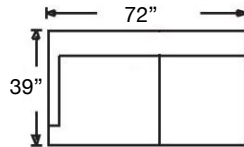

P604-RFF-114 (2-Cushion)
P604-RFF-244 (Bench Seat)
Left Arm Loveseat
$3040