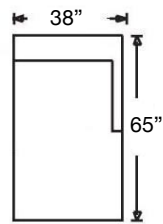

P604-RFF-110
Left Arm Chaise
$3040

P604-RFF-111
Right Arm Chaise
$3040