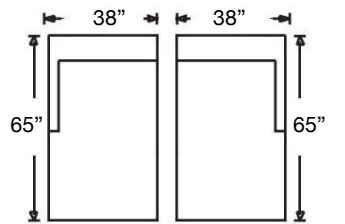

Shown: Left Arm Loveseat, Corner Chair, and Right Arm Loveseat
with Bench Seat

Overall Height 37" | Seat Height 22" | Seat Depth 23"

P604-RFF-118 (3-Cushion)
P604-RFF-248 (Bench Seat)
Left Arm Corner Sofa
\$4390

P604-RFF-119 (3-Cushion)
P604-RFF-249 (Bench Seat)
Right Arm Corner Sofa
\$4390

P604-RFF-010
Corner Chair
\$2460

P604-RFF-114 (2-Cushion)
P604-RFF-244 (Bench Seat)
Left Arm Loveseat
\$3040

P604-RFF-115 (2-Cushion)
P604-RFF-245 (Bench Seat)
Right Arm Loveseat
\$3040