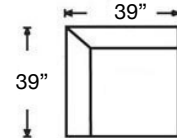

P604-RFF-010
Corner Chair
$2460