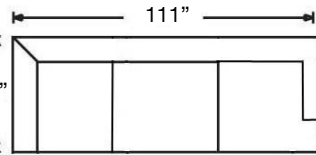

Overall Height: 37" | Seat Height: 22" | Seat Depth: 23" | Arm Height: 26"

Ordering Options	LT/RT Corner Sofa	LT/RT Loveseat	LT/RT Arm Chaise	Corner Chair	Armless Loveseat	Armless Chair
22" Non-Welted Down-Blend Throw Pillow	\$110/2	\$55/1	\$55/1	N/A	N/A	N/A
Leg Finish	✓	✓	✓	✓	✓	✓
Fitted Arm Covers	✓	✓	✓	N/A	N/A	N/A
Comfort Down Cushion	\$312	\$312	\$312	\$237	\$237	\$187

Shown: Left Arm Loveseat, Corner Chair, and Right Arm Loveseat
with Bench Seat

Overall Height 37" | Seat Height 22" | Seat Depth 23"

P604-RFF-118 (3-Cushion)
P604-RFF-248 (Bench Seat)
Left Arm Corner Sofa
\$4390