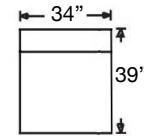

P604-RFF-061
Armless Chair
$1850

PATTERN AVAILABILITY:
RG, PS, NM, RS