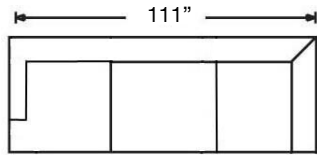

Overall Height: 37" | Seat Height: 22" | Seat Depth: 23" | Arm Height: 26"

Ordering Options	LT/RT Corner Sofa	LT/RT Loveseat	LT/RT Arm Chaise	Corner Chair	Armless Loveseat	Armless Chair
22" Non-Welted Down-Blend Throw Pillow	\$110/2	\$55/1	\$55/1	N/A	N/A	N/A
Leg Finish	✓	✓	✓	✓	✓	✓
Fitted Arm Covers	✓	✓	✓	N/A	N/A	N/A
Comfort Down Cushion	\$312	\$312	\$312	\$237	\$237	\$187

Shown: Left Arm Loveseat, Corner Chair, and Right Arm Loveseat
with Bench Seat

Overall Height 37" | Seat Height 22" | Seat Depth 23"

P604-RFF-118 (3-Cushion)
P604-RFF-248 (Bench Seat)
Left Arm Corner Sofa
\$4390