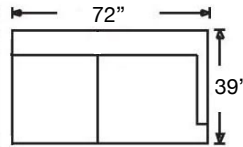

P604-RFF-115 (2-Cushion)
P604-RFF-245 (Bench Seat)
Right Arm Loveseat
$3040