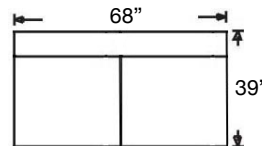

P604-RFF-041 (2-Cushion)
P604-RFF-241 (Bench Seat)
Armless Loveseat
$2860