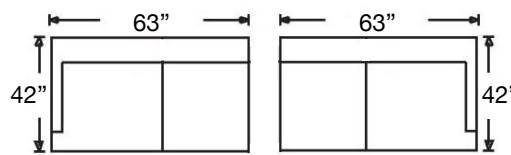

# AUDEN SECTIONAL

Shown: Left Arm Chaise, Armless Loveseat, and Right Arm Chaise  
Overall Height 38" | Seat Height 20" | Seat Depth 24"

P609-RFF-118  
Left Arm Corner Sofa  
\$4375

P609-RFF-119  
Right Arm Corner Sofa  
\$4375

P609-RFF-110  
Left Arm Chaise  
\$3040

P609-RFF-111  
Right Arm Chaise  
\$3040

Chaise Seat Depth 50"

P609-RFF-116  
Left Arm Sofa  
\$3810

P609-RFF-117  
Right Arm Sofa  
\$3810

P609-RFF-114  
Left Arm Loveseat  
\$3040