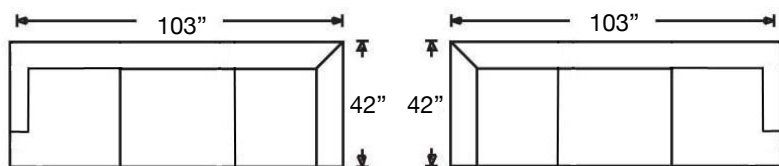

# AUDEN SECTIONAL

Shown: Left Arm Chaise, Armless Loveseat, and Right Arm Chaise  
Overall Height 38" | Seat Height 20" | Seat Depth 24"

P609-RFF-118  
Left Arm Corner Sofa  
\$4375

P609-RFF-119  
Right Arm Corner Sofa  
\$4375