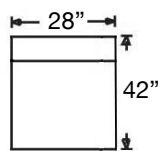

P609-RFF-061
Armless Chair
$1550