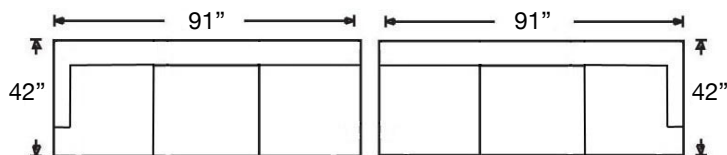

P609-RFF-116
Left Arm Sofa
$3810

P609-RFF-117
Right Arm Sofa
$3810