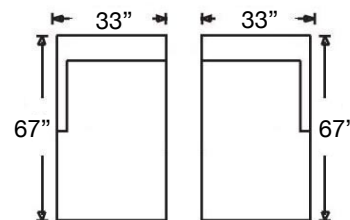

# AUDEN SECTIONAL

Shown: Left Arm Chaise, Armless Loveseat, and Right Arm Chaise  
Overall Height 38" | Seat Height 20" | Seat Depth 24"

P609-RFF-118  
Left Arm Corner Sofa  
\$4375

P609-RFF-119  
Right Arm Corner Sofa  
\$4375

P609-RFF-110  
Left Arm Chaise  
\$3040

P609-RFF-111  
Right Arm Chaise  
\$3040

Chaise Seat Depth 50"

P609-RFF-116  
Left Arm Sofa  
\$3810

P609-RFF-117  
Right Arm Sofa  
\$3810

P609-RFF-114  
Left Arm Loveseat  
\$3040