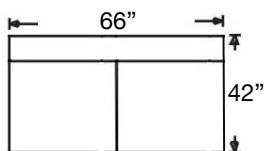

P609-RFF-041
Armless Loveseat
$2850