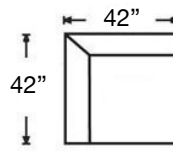

P609-RFF-010
Corner Chair
$2410

PATTERN AVAILABILITY:
RG, PS, NM, RS