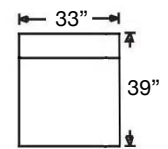

Armless Chair
Sylvie-RBB-061
$1750

PATTERN AVAILABILITY:
RG, PS, NM, RS

SU CASA
— It's Your Home —

SUCASA.FURNITURE