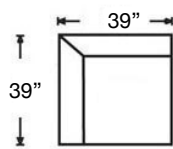

Corner Chair
Sylvie-RBB-010
$2375