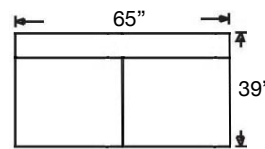

Armless Loveseat
Sylvie-RBB-041 (2 Cushion)
Sylvie-RBB-241 (Bench)
$2960