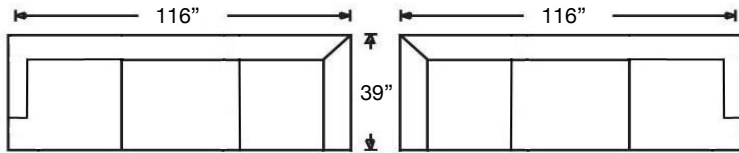

Ordering Options	RT/LT Arm Corner Sofa	RT/LT Arm Sofa	RT/LT Arm Loveseat	Armless Loveseat	RT/LT Arm Chaise	RT/LT Arm Chair	Corner Chair	Armless Chair
Non-Welted Kidney Pillow (1)	✓	✓	✓	N/A	✓	✓	N/A	N/A
18" Non-Welted Down-Blend Throw Pillow	\$110/2	\$110/2	\$110/2	N/A	\$55/1	N/A	N/A	N/A
Utopia Comfort Foam Cushion	\$400	\$400	\$350	\$350	\$350	\$237	\$237	\$237
Leg Finish	✓	✓	✓	✓	✓	✓	✓	✓

# SYBIL SECTIONAL

Shown: Bench Seat, Left 3-Seated Corner Sofa (248)  
and Right Arm 2-Seat Sofa (247)

Left Arm Corner 3-Seat Sofa  
Sylvie-RBB-118 (3 Cushion)  
Sylvie-RBB-248 (Bench)  
\$4575

Right Arm Corner 3-Seat Sofa  
Sylvie-RBB-119 (3 Cushion)  
Sylvie-RBB-249 (Bench)  
\$4575