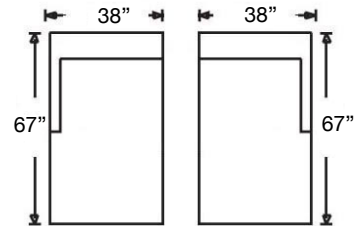

# SYBIL SECTIONAL

Loose Back, Standard Comfort Down Cushion Sectional

Shown: Left 3-Seated Corner Sofa (118) / Armless Loveseat (041) / Right Arm Chaise (111)

Overall Height: 35" | Seat Height: 21" | Seat Depth: 24" | Arm Height: 25"

# SYBIL SECTIONAL

Shown: Bench Seat, Left 3-Seated Corner Sofa (248)  
and Right Arm 2-Seat Sofa (247)

Left Arm Corner 3-Seat Sofa  
Sylvie-RBB-118 (3 Cushion)  
Sylvie-RBB-248 (Bench)  
\$4575

Right Arm Corner 3-Seat Sofa  
Sylvie-RBB-119 (3 Cushion)  
Sylvie-RBB-249 (Bench)  
\$4575