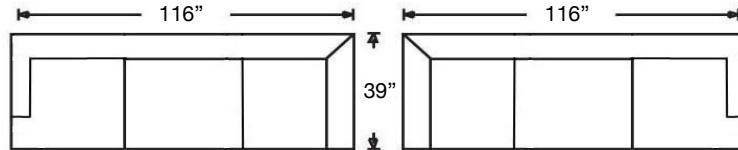

Ordering Options	RT/LT Arm Corner Sofa	RT/LT Arm Sofa	RT/LT Arm Loveseat	Armless Loveseat	RT/LT Arm Chaise	RT/LT Arm Chair	Corner Chair	Armless Chair
Non-Welted Kidney Pillow (1)	✓	✓	✓	N/A	✓	✓	N/A	N/A
18" Non-Welted Down-Blend Throw Pillow	\$110/2	\$110/2	\$110/2	N/A	\$55/1	N/A	N/A	N/A
Utopia Comfort Foam Cushion	\$400	\$400	\$350	\$350	\$350	\$237	\$237	\$237
Slipcovers ONLY	\$1975	\$1810	\$1500	\$1325	\$1325	\$1040	\$1325	\$840

Pieces available with standard cushion or bench seating, see following page for specific items.

PATTERN AVAILABILITY:
 RG, PS, NM, RS

SU CASA
 — It's Your Home —
 SUCASA.FURNITURE

SYBIL SLIPCOVER SECTIONAL

Shown: Bench Seat, Left 3-Seated Corner Sofa (248)
and Right Arm 2-Seated Sofa (247)

Left Arm Corner 3-Seat Sofa
Sylvie-RBB-SLIP118 (3 Cushion)
Sylvie-RBB-SLIP248 (Bench)
\$4725

Right Arm Corner 3-Seat Sofa
Sylvie-RBB-SLIP119 (3 Cushion)
Sylvie-RBB-SLIP249 (Bench)
\$4725