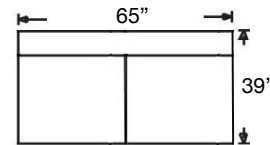

Left Arm Chaise
Sylvie-RBB-SLIP110
\$3125

Right Arm Chaise
Sylvie-RBB-SLIP111
\$3125

Corner Chair
Sylvie-RBB-SLIP010
\$2525

Armless Chair
Sylvie-RBB-SLIP061
\$1925

Armless Loveseat
Sylvie-RBB-SLIP041 (2 Cushion)
Sylvie-RBB-SLIP241 (Bench)
\$3125