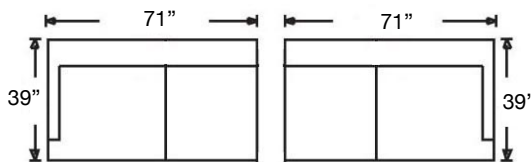

Left Arm 2-Seat Loveseat
Sylvie-RBB-SLIP114 (2 Cushion)
Sylvie-RBB-SLIP244 (Bench)
$3375

Right Arm 2-Seat Loveseat
Sylvie-RBB-SLIP115 (2 Cushion)
Sylvie-RBB-SLIP245 (Bench)
$3375