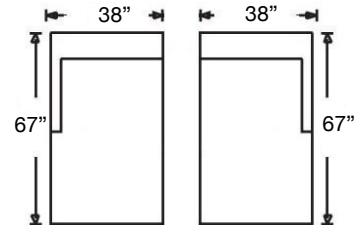

Left Arm Chaise
Sylvie-RBB-SLIP110
$3125

Right Arm Chaise
Sylvie-RBB-SLIP111
$3125