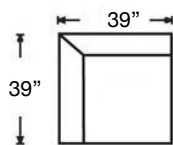

Corner Chair
Sylvie-RBB-SLIP010
$2525