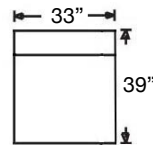

Armless Chair
Sylvie-RBB-SLIP061
$1925