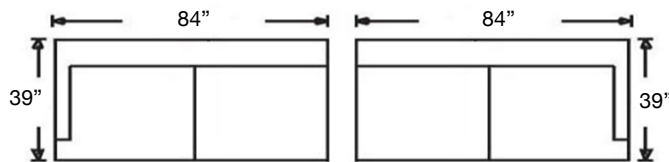

Ordering Options	RT/LT Arm Corner Sofa	RT/LT Arm Sofa	RT/LT Arm Loveseat	Armless Loveseat	RT/LT Arm Chaise	RT/LT Arm Chair	Corner Chair	Armless Chair
Non-Welted Kidney Pillow (1)	✓	✓	✓	N/A	✓	✓	N/A	N/A
18" Non-Welted Down-Blend Throw Pillow	\$110/2	\$110/2	\$110/2	N/A	\$55/1	N/A	N/A	N/A
Utopia Comfort Foam Cushion	\$400	\$400	\$350	\$350	\$350	\$237	\$237	\$237
Slipcovers ONLY	\$1975	\$1810	\$1500	\$1325	\$1325	\$1040	\$1325	\$840

Shown: Bench Seat, Left 3-Seated Corner Sofa (248)
and Right Arm 2-Seated Sofa (247)

Left Arm Corner 3-Seat Sofa
Sylvie-RBB-SLIP118 (3 Cushion)
Sylvie-RBB-SLIP248 (Bench)
\$4725

Right Arm Corner 3-Seat Sofa
Sylvie-RBB-SLIP119 (3 Cushion)
Sylvie-RBB-SLIP249 (Bench)
\$4725