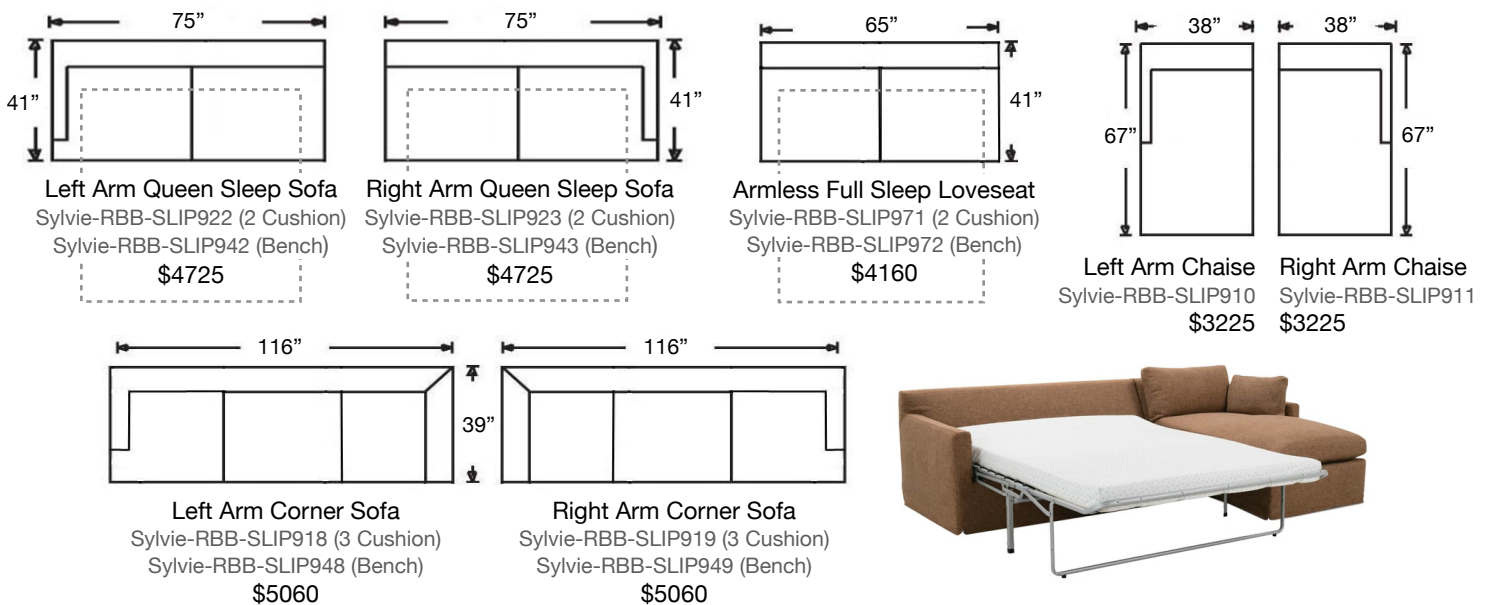

PATTERN AVAILABILITY:
RG, PS, NM, RS

SU CASA
— It's Your Home —
SUCASA.FURNITURE