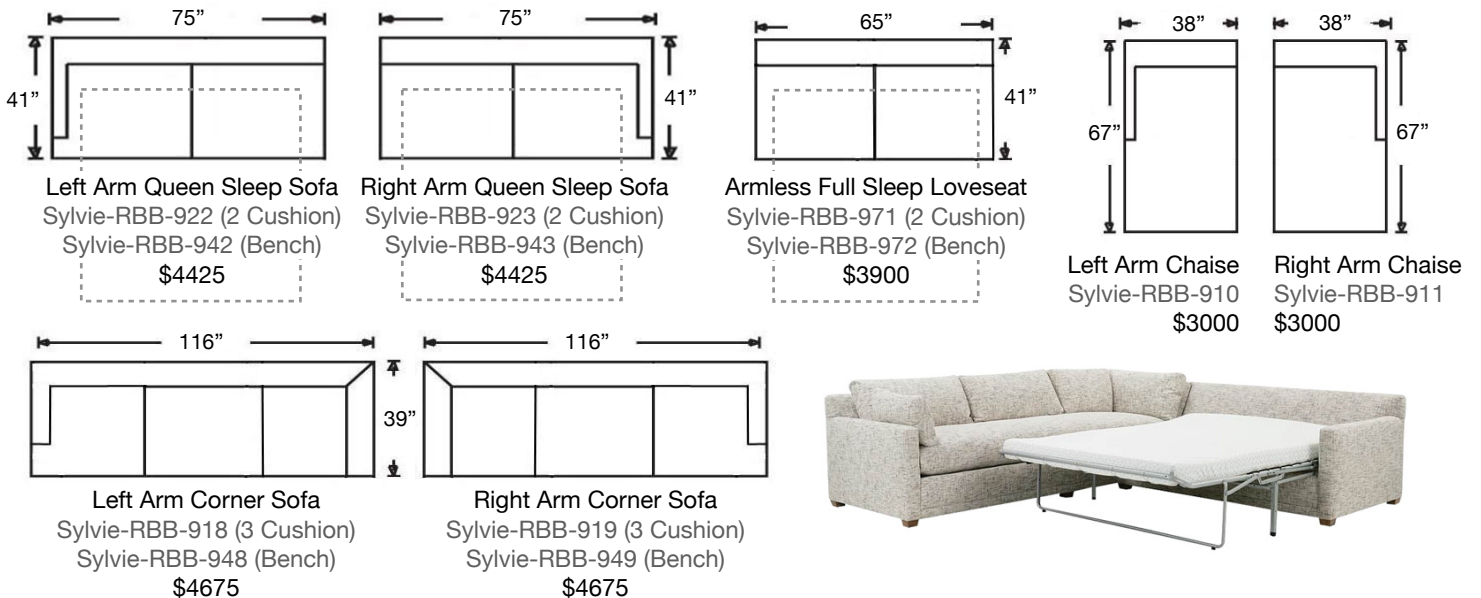

PATTERN AVAILABILITY:
RG, PS, NM, RS

SU CASA
— It's Your Home —
SUCASA.FURNITURE