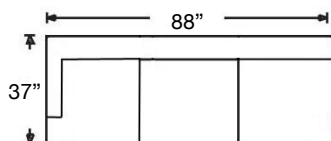

Overall Height: 36" | Seat Height: 21" | Seat Depth: 23" | Arm Height: 25"

Ordering Options	RT/LT Arm Corner Sofa	RT/LT Arm Sofa	RT/LT Arm Loveseat	Armless Loveseat	RT/LT Arm Chaise
22" Non-Welting Down-Blend Throw Pillow	\$90/2	\$45/1	\$45/1	N/A	\$45/1
18" Non-Welting Down-Blend Throw Pillow	\$110/2	\$55/1	\$55/1	N/A	\$55/1
Utopia Comfort Foam Cushion	\$400	\$400	\$350	\$350	\$237
Leg Finish	✓	✓	✓	✓	✓

Oslo-RBB-118
 Left Arm Corner Sofa
 \$3550

Oslo-RBB-119
 Right Arm Corner Sofa
 \$3550

Oslo-RBB-110
 Left Arm Chaise
 \$2700

Oslo-RBB-111
 Right Arm Chaise
 \$2700

Oslo-RBB-041
 Armless Loveseat
 \$2700

Oslo-RBB-116
 Left Arm Sofa
 \$3210