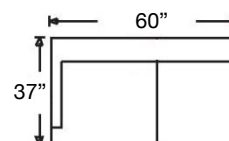

Oslo-RBB-114
Left Arm Loveseat
$2860