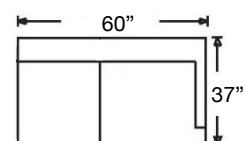

Oslo-RBB-115
Right Arm Loveseat
$2860

PATTERN AVAILABILITY:
RG, PS, NM, RS

SU CASA
— It's Your Home —
SUCASA.FURNITURE