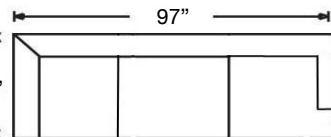

Oslo-RBB-119
Right Arm Corner Sofa
$3550