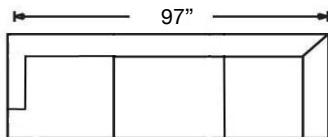

OSSIE SOFA

Chair
W37 x D37 x H36
Oslo-RBB-006

Ottoman
W31 x D25 x H18
Oslo-RBB-005

Loose Back, Standard Comfort Down Cushion Sofa
Oslo-RBB-003
W92" x D37" x H36"
Seat Height 21" | Seat Depth 23"

Ordering Options	Sofa	Chair	Ottoman
22" Non-Welted Down-Blend Throw Pillow	\$110/2	N/A	N/A
18" Non-Welted Down-Blend Throw Pillow	\$110/2	N/A	N/A
Utopia Comfort Foam Cushion	\$400	\$237	\$162
Leg Finish	✓	✓	✓

PATTERN AVAILABILITY:
RG, PS, NM, RS

SU CASA
— It's Your Home —
SUCASA.FURNITURE

OSSIE SECTIONAL

Loose Back, Standard Comfort Down Cushion Sofa
 Shown: Left Arm Chaise, Armless Loveseat, & Right Arm Chaise

Overall Height: 36" | Seat Height: 21" | Seat Depth: 23" | Arm Height: 25"

Ordering Options	RT/LT Arm Corner Sofa	RT/LT Arm Sofa	RT/LT Arm Loveseat	Armless Loveseat	RT/LT Arm Chaise
22" Non-Welting Down-Blend Throw Pillow	\$90/2	\$45/1	\$45/1	N/A	\$45/1
18" Non-Welting Down-Blend Throw Pillow	\$110/2	\$55/1	\$55/1	N/A	\$55/1
Utopia Comfort Foam Cushion	\$400	\$400	\$350	\$350	\$237
Leg Finish	✓	✓	✓	✓	✓