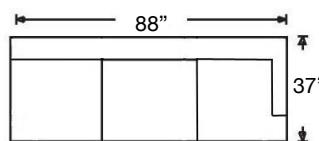

Overall Height: 36" | Seat Height: 21" | Seat Depth: 23" | Arm Height: 25"

Ordering Options	RT/LT Arm Corner Sofa	RT/LT Arm Sofa	RT/LT Arm Loveseat	Armless Loveseat	RT/LT Arm Chaise
22" Non-Welting Down-Blend Throw Pillow	\$90/2	\$45/1	\$45/1	N/A	\$45/1
18" Non-Welting Down-Blend Throw Pillow	\$110/2	\$55/1	\$55/1	N/A	\$55/1
Utopia Comfort Foam Cushion	\$400	\$400	\$350	\$350	\$237
Leg Finish	✓	✓	✓	✓	✓

Oslo-RBB-118
 Left Arm Corner Sofa
 \$3550

Oslo-RBB-119
 Right Arm Corner Sofa
 \$3550

Oslo-RBB-110
 Left Arm Chaise
 \$2700

Oslo-RBB-111
 Right Arm Chaise
 \$2700

Oslo-RBB-041
 Armless Loveseat
 \$2700

Oslo-RBB-116
 Left Arm Sofa
 \$3210