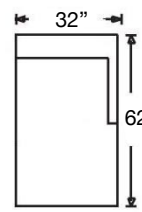

Oslo-RBB-111
Right Arm Chaise
$2700