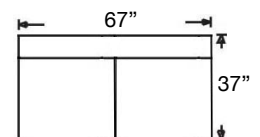

OSSIE SOFA

Chair
W37 x D37 x H36
Oslo-RBB-006

Ottoman
W31 x D25 x H18
Oslo-RBB-005

Loose Back, Standard Comfort Down Cushion Sofa
Oslo-RBB-003
W92" x D37" x H36"
Seat Height 21" | Seat Depth 23"

Ordering Options	Sofa	Chair	Ottoman
22" Non-Welted Down-Blend Throw Pillow	\$110/2	N/A	N/A
18" Non-Welted Down-Blend Throw Pillow	\$110/2	N/A	N/A
Utopia Comfort Foam Cushion	\$400	\$237	\$162
Leg Finish	✓	✓	✓

Overall Height: 36" | Seat Height: 21" | Seat Depth: 23" | Arm Height: 25"

Ordering Options	RT/LT Arm Corner Sofa	RT/LT Arm Sofa	RT/LT Arm Loveseat	Armless Loveseat	RT/LT Arm Chaise
22" Non-Welting Down-Blend Throw Pillow	\$90/2	\$45/1	\$45/1	N/A	\$45/1
18" Non-Welting Down-Blend Throw Pillow	\$110/2	\$55/1	\$55/1	N/A	\$55/1
Utopia Comfort Foam Cushion	\$400	\$400	\$350	\$350	\$237
Leg Finish	✓	✓	✓	✓	✓

Oslo-RBB-118
 Left Arm Corner Sofa
 \$3550

Oslo-RBB-119
 Right Arm Corner Sofa
 \$3550

Oslo-RBB-110
 Left Arm Chaise
 \$2700

Oslo-RBB-111
 Right Arm Chaise
 \$2700

Oslo-RBB-041
 Armless Loveseat
 \$2700

Oslo-RBB-116
 Left Arm Sofa
 \$3210