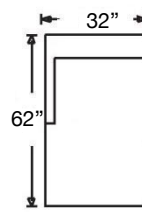

Oslo-RBB-110
Left Arm Chaise
$2700