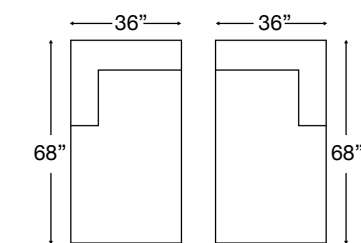

Moreau-RBB-210
Left Arm Chaise
$2960

Moreau-RBB-211
Right Arm Chaise
$2960