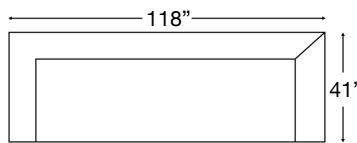

PATTERN AVAILABILITY:
RG, PS, NM, RS

SU CASA
— It's Your Home —
SUCASA.FURNITURE

MORRIGAN SECTIONAL

Shown: Left Arm Loveseat + Right Arm Corner Sofa
 Loose Back, Standard Comfort Down Cushion Sectional with Bench Seat
 Overall Height 35" | Seat Depth: 19" | Seat Height: 22" | Arm Height: 25"

Ordering Options	RT/LT Arm Corner Sofa	RT/LT Arm Loveseat	RT/LT Arm Chaise
20" Non-Welted Back Pillows	✓ (3)	✓ (2)	✓ (1)
18" Non-Welted Down-Blend Throw Pillows	\$110/2	\$110/2	\$55/1
Utopia Comfort Foam Cushion	\$400	\$350	\$350
Leg Finish	✓	✓	✓