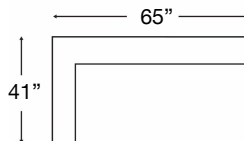

PATTERN AVAILABILITY:
RG, PS, NM, RS

SU CASA
— It's Your Home —
SUCASA.FURNITURE

MORRIGAN SECTIONAL

Shown: Left Arm Loveseat + Right Arm Corner Sofa
 Loose Back, Standard Comfort Down Cushion Sectional with Bench Seat
 Overall Height 35" | Seat Depth: 19" | Seat Height: 22" | Arm Height: 25"

Moreau-RBB-248
 Left Arm Corner Sofa
 \$4575

Moreau-RBB-249
 Right Arm Corner Sofa
 \$4575

Moreau-RBB-210
 Left Arm Chaise
 \$2960

Moreau-RBB-211
 Right Arm Chaise
 \$2960

Moreau-RBB-244
 Left Arm Loveseat
 \$3210