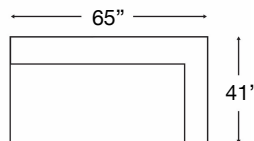

PATTERN AVAILABILITY:
RG, PS, NM, RS

SU CASA
— It's Your Home —
SUCASA.FURNITURE

MORRIGAN SECTIONAL

Shown: Left Arm Loveseat + Right Arm Corner Sofa
 Loose Back, Standard Comfort Down Cushion Sectional with Bench Seat
 Overall Height 35" | Seat Depth: 19" | Seat Height: 22" | Arm Height: 25"

Moreau-RBB-248
 Left Arm Corner Sofa
 \$4575

Moreau-RBB-249
 Right Arm Corner Sofa
 \$4575

Moreau-RBB-210
 Left Arm Chaise
 \$2960

Moreau-RBB-211
 Right Arm Chaise
 \$2960

Moreau-RBB-244
 Left Arm Loveseat
 \$3210