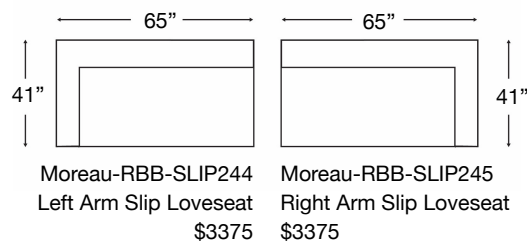

Slipcover ONLY
SCO 210 / 211: $1375
SCO 244 / 245: $1550
SCO 248 / 249: $2040