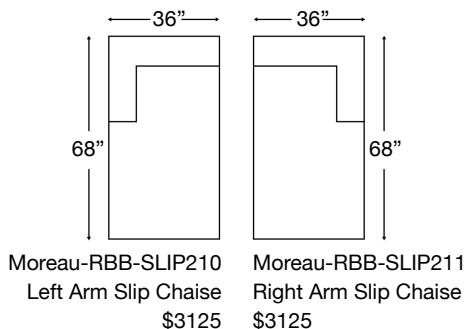

PATTERN AVAILABILITY:
RG, PS, NM, RS

SU CASA
— It's Your Home —
SUCASA.FURNITURE

MORRIGAN SLIP SECTIONAL

Shown: Left Arm Slipcover Loveseat + Right Arm Slipcover Chaise
 Loose Back, Standard Comfort Down Cushion Sectional, Bench Seat
 Overall Height 35" | Seat Depth: 19" | Seat Height: 22" | Arm Height: 25"

Ordering Options	RT/LT Arm Corner Sofa	RT/LT Arm Loveseat	RT/LT Arm Chaise
20" Non-Welted Back Pillows	✓ (3)	✓ (2)	✓ (1)
18" Non-Welted Down-Blend Throw Pillows	\$110/2	\$110/2	\$55/1
Utopia Comfort Foam Cushion	\$400	\$350	\$350