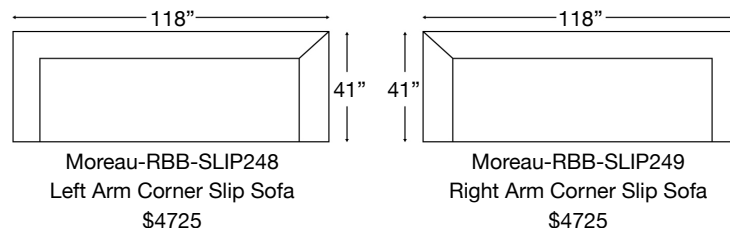

PATTERN AVAILABILITY:
RG, PS, NM, RS

SU CASA
— It's Your Home —
SUCASA.FURNITURE