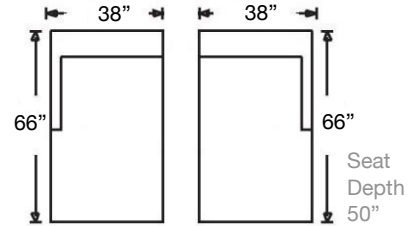

Left Arm Chaise
Lilah-RBB-110
$2890

Right Arm Chaise
Lilah-RBB-111
$2890