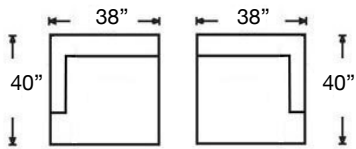

Left Arm Chair
Lilah-RBB-112
$2250

Right Arm Chair
Lilah-RBB-113
$2250