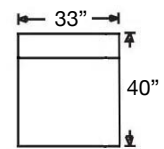

Armless Chair
Lilah-RBB-061
$1710

PATTERN AVAILABILITY:
RG, PS, NM, RS

SU CASA
— It's Your Home —

SUCASA.FURNITURE