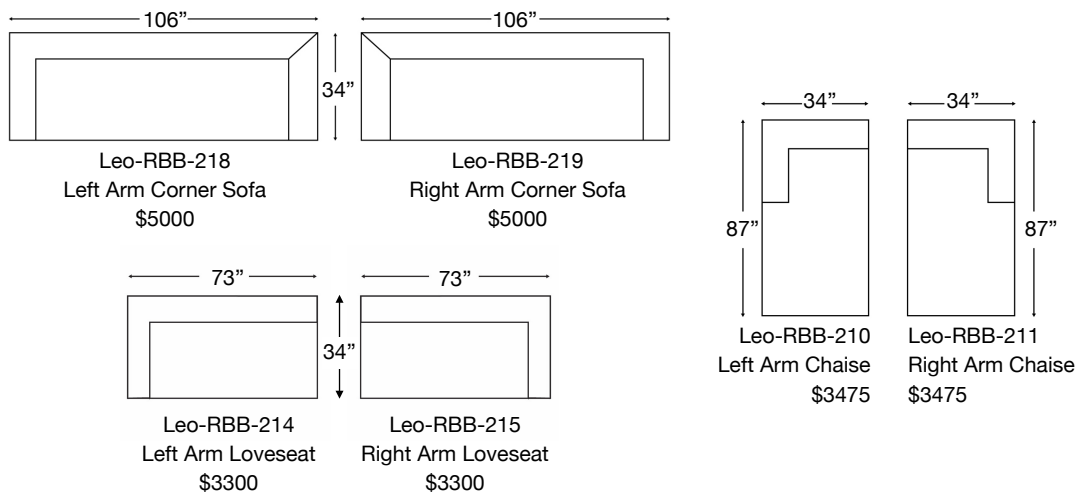

Standard 3-Cushion/Bench
Leo-RBB-022
W86" x D34" x H37"

Large 3-Cushion/Bench
Leo-RBB-233
W92" x D34" x H37"

Ordering Options	Standard	Large	Apartment	Chair	Ottoman
12" x 22" Down-Blend Kidney Pillow (qty 2)	✓	✓	✓	N/A	N/A
20" Non-Welted Down-Blend Throw Pillows	\$110/2	\$110/2	\$55/1	N/A	N/A
Utopia Comfort Foam Cushion	\$400	\$400	\$350	\$237	\$162
Leg Finish	✓	✓	✓	✓	✓

PATTERN AVAILABILITY:
RG, PS, NM, RS

SU CASA
— It's Your Home —
SUCASA.FURNITURE

LEORA SECTIONAL

Shown: Left Arm Loveseat + Right Arm Chaise
 Loose Back, Standard Comfort Down Cushion, Bench Seat
 Overall Height 37" | Seat Height: 22" | Seat Depth 21" | Arm Height: 31"

Ordering Options	LT/RT Arm Corner Sofa	LT/RT Arm Sofa	LT/RT Arm Chaise
12" x 22" Down-Blend Kidney Pillow (qty 1)	✓	✓	N/A
20" Non-Welted Down-Blend Throw Pillow	\$110/2	\$110/2	\$110/2
Utopia Comfort Foam Cushion	\$350	\$350	\$350
Leg/Base Finish	✓	✓	✓