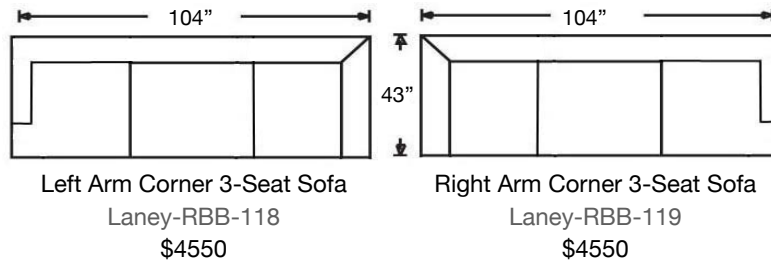

LANKFORD SECTIONAL

Shown: Left Arm 3-Seated Corner Sofa and Right Arm Loveseat

PATTERN AVAILABILITY:
RG, PS, NM, RS

SU CASA
— It's Your Home —
SUCASA.FURNITURE