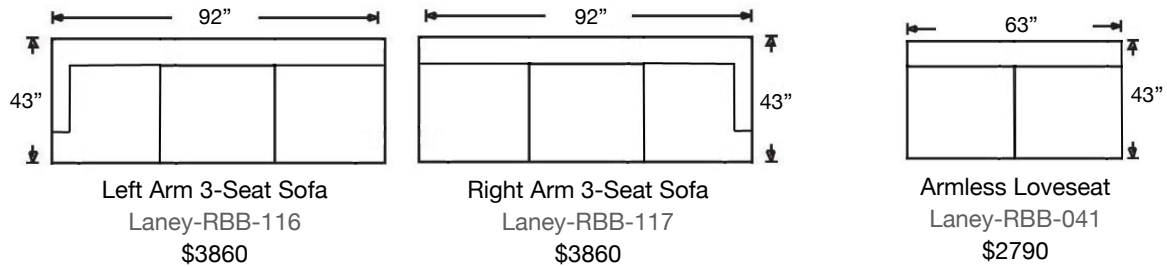

*Nailhead colors: Brass, Pewter, Black Nickel, or Gold

PATTERN AVAILABILITY:
RG, PS, NM, RS

SU CASA
— It's Your Home —
SUCASA.FURNITURE

LANKFORD SECTIONAL

Loose Back, Standard Comfort Down Cushion Sectional
Shown: Left 3-Seated Corner Sofa and Right Arm Loveseat
 Overall Height: 34" | Seat Height: 21" | Seat Depth: 23" | Arm Height: 25"

Ordering Options	RT/LT Arm Corner Sofa	RT/LT Arm Sofa	RT/LT Arm Loveseat	RT/LT Arm Chaise	Armless Loveseat
20" Non-Welted Down-Blend Throw Pillow	\$110/2	\$55/1	\$55/1	\$55/1	N/A
Utopia Comfort Foam Cushion	\$400	\$400	\$350	\$350	\$350
Leg Finish	✓	✓	✓	✓	✓
Nailheads*	\$162	\$162	\$162	\$162	\$162

LANKFORD SECTIONAL

Shown: Left Arm 3-Seated Corner Sofa and Right Arm Loveseat

PATTERN AVAILABILITY:
RG, PS, NM, RS

SU CASA
— It's Your Home —
SUCASA.FURNITURE