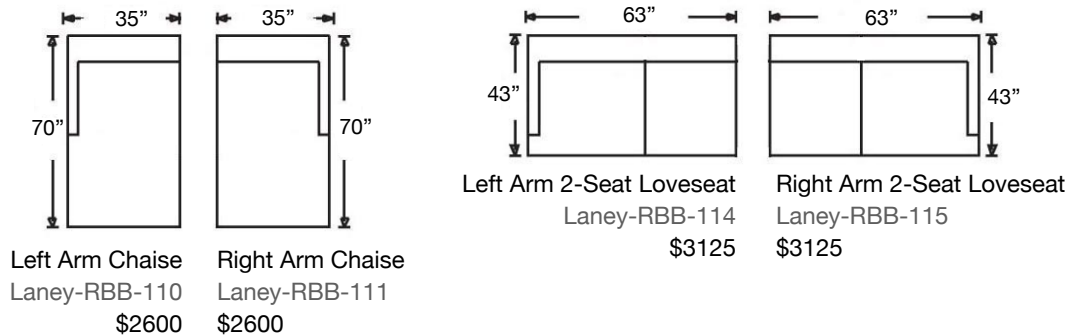

*Nailhead colors: Brass, Pewter, Black Nickel, or Gold

PATTERN AVAILABILITY:
RG, PS, NM, RS

SU CASA
— It's Your Home —
SUCASA.FURNITURE

LANKFORD SECTIONAL

Loose Back, Standard Comfort Down Cushion Sectional
Shown: Left 3-Seated Corner Sofa and Right Arm Loveseat
 Overall Height: 34" | Seat Height: 21" | Seat Depth: 23" | Arm Height: 25"

Ordering Options	RT/LT Arm Corner Sofa	RT/LT Arm Sofa	RT/LT Arm Loveseat	RT/LT Arm Chaise	Armless Loveseat
20" Non-Welted Down-Blend Throw Pillow	\$110/2	\$55/1	\$55/1	\$55/1	N/A
Utopia Comfort Foam Cushion	\$400	\$400	\$350	\$350	\$350
Leg Finish	✓	✓	✓	✓	✓
Nailheads*	\$162	\$162	\$162	\$162	\$162

LANKFORD SECTIONAL

Shown: Left Arm 3-Seated Corner Sofa and Right Arm Loveseat

PATTERN AVAILABILITY:
RG, PS, NM, RS

SU CASA
— It's Your Home —
SUCASA.FURNITURE