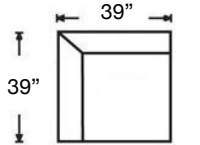

Cindy-RBB-COR
Corner Chair
$2375