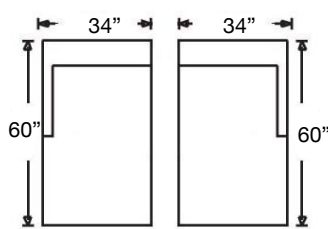

Cindy-RBB-Chse-RSC
Left Arm Chaise
$2860

Cindy-RBB-Chse-LSC
Right Arm Chaise
$2860