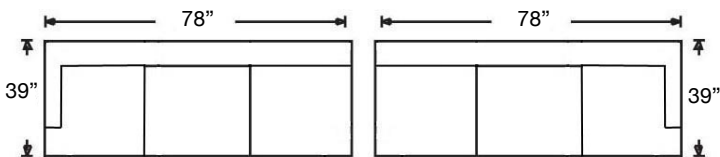

# CINDEE SECTIONAL

Loose Back, Standard Comfort Down Cushion Sectional  
Shown: Left Arm Corner Sofa & Right Arm Sofa

Overall Height: 40" | Seat Height: 20" | Seat Depth: 22"

Ordering Options	RT/LT Arm Corner Sofa	RT/LT Arm Sofa	RT/LT Arm Loveseat	Armless Loveseat	RT/LT Arm Chaise	RT/LT Arm Chair	Corner Chair	Armless Chair
20" Welled Down-Blend Throw Pillow	\$110/2	\$55/1	\$55/1	N/A	\$55/1	\$55/1	\$55/1	N/A
Utopia Comfort Foam Cushion	\$400	\$400	\$350	\$350	\$350	\$237	\$237	\$237
Leg Style*	✓	✓	✓	✓	✓	✓	✓	✓
Leg Finish	✓	✓	✓	✓	✓	✓	✓	✓
Contrast Welt	\$237	\$237	\$237	\$237	\$237	\$125	\$237	\$125

# CINDEE SECTIONAL

Shown: Left Arm Corner Sofa and Right Arm Sofa

Cindy-RBB-END8-RSE  
Left Arm Corner Sofa  
\$3725

Cindy-RBB-END8-LSE  
Right Arm Corner Sofa  
\$3725

Cindy-RBB-END6-RSE  
Left Arm Sofa  
\$3300