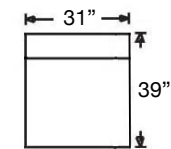

Cindy-RBB-END6-LSE  
Right Arm Sofa  
\$3300

Cindy-RBB-COR  
Corner Chair  
\$2375

Cindy-RBB-END2-RSE  
Left Arm Loveseat  
\$2860

Cindy-RBB-END2-LSE  
Right Arm Loveseat  
\$2860

Cindy-RBB-LAL  
Armless Loveseat  
\$2860