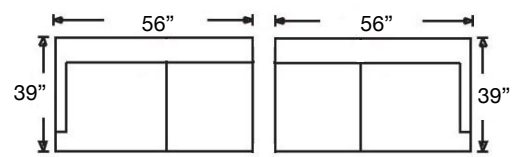

Cindy-RBB-END2-RSE
Left Arm Loveseat
$2860

Cindy-RBB-END2-LSE
Right Arm Loveseat
$2860