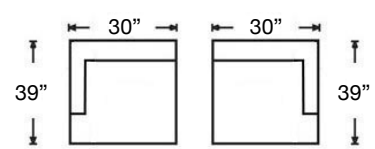

Cindy-RBB-END3-RSE
Left Arm Chair
$2275

Cindy-RBB-END3-LSE
Right Arm Chair
$2275

PATTERN AVAILABILITY:
RG, PS, NM, RS

SU CASA
— It's Your Home —

SUCASA.FURNITURE