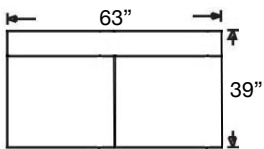

Cindy-RBB-END6-LSE  
Right Arm Sofa  
\$3300

Cindy-RBB-COR  
Corner Chair  
\$2375

Cindy-RBB-END2-RSE  
Left Arm Loveseat  
\$2860

Cindy-RBB-END2-LSE  
Right Arm Loveseat  
\$2860

Cindy-RBB-LAL  
Armless Loveseat  
\$2860