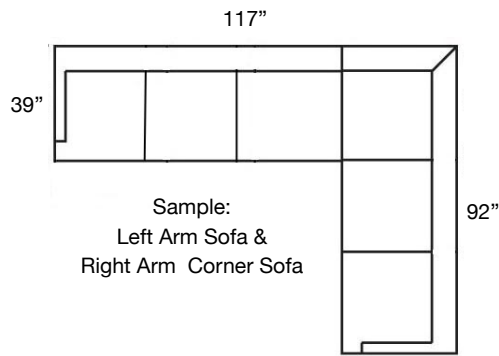

Cindy-RBB-END8-RSE
Left Arm Corner Sofa
$3725

Cindy-RBB-END8-LSE
Right Arm Corner Sofa
$3725