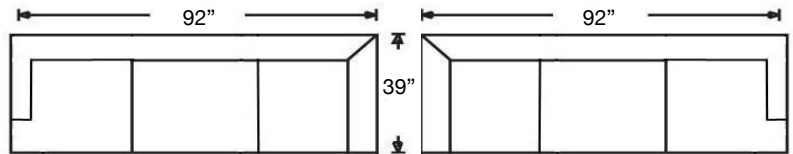

# CINDEE SECTIONAL

Loose Back, Standard Comfort Down Cushion Sectional  
Shown: Left Arm Corner Sofa & Right Arm Sofa

Overall Height: 40" | Seat Height: 20" | Seat Depth: 22"

Ordering Options	RT/LT Arm Corner Sofa	RT/LT Arm Sofa	RT/LT Arm Loveseat	Armless Loveseat	RT/LT Arm Chaise	RT/LT Arm Chair	Corner Chair	Armless Chair
20" Welled Down-Blend Throw Pillow	\$110/2	\$55/1	\$55/1	N/A	\$55/1	\$55/1	\$55/1	N/A
Utopia Comfort Foam Cushion	\$400	\$400	\$350	\$350	\$350	\$237	\$237	\$237
Leg Style*	✓	✓	✓	✓	✓	✓	✓	✓
Leg Finish	✓	✓	✓	✓	✓	✓	✓	✓
Contrast Welt	\$237	\$237	\$237	\$237	\$237	\$125	\$237	\$125

\*Leg Styles: Tapered or Turned.

PATTERN AVAILABILITY:  
RG, PS, NM, RS

**SU CASA**  
— It's Your Home —  
SUCASA.FURNITURE

# CINDEE SECTIONAL

Shown: Left Arm Corner Sofa and Right Arm Sofa

Cindy-RBB-END8-RSE  
Left Arm Corner Sofa  
\$3725

Cindy-RBB-END8-LSE  
Right Arm Corner Sofa  
\$3725

Cindy-RBB-END6-RSE  
Left Arm Sofa  
\$3300