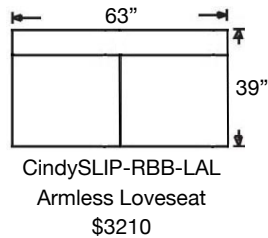

PATTERN AVAILABILITY:
RG, PS, NM, RS

SU CASA
— It's Your Home —

SUCASA.FURNITURE