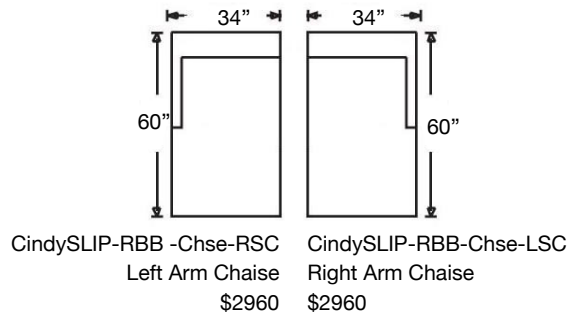

# CINDEE SLIPCOVER SECTIONAL

Loose Back, Standard Comfort Down Cushion Slipcover Sectional  
Shown: Left Arm Corner Sofa & Right Arm Sofa

Overall Height: 40" | Seat Height: 20" | Seat Depth: 22"

Ordering Options	RT/LT Arm Corner Sofa	RT/LT Arm Sofa	RT/LT Arm Loveseat	Armless Loveseat	RT/LT Arm Chaise	RT/LT Arm Chair	Corner Chair	Armless Chair
20" Welled Down-Blend Throw Pillow	\$110/2	\$55/1	\$55/1	N/A	\$55/1	\$55/1	\$55/1	N/A
Utopia Comfort Foam Cushion	\$400	\$400	\$350	\$350	\$350	\$237	\$237	\$237
Contrast Welt	\$237	\$237	\$237	\$237	\$237	\$125	\$237	\$125
Slipcover ONLY	\$2040	\$1875	\$1550	\$1375	\$1375	\$1075	\$1375	\$860

# CINDEE SLIPCOVER SECTIONAL

Shown: Left Arm Corner Sofa and Right Arm Sofa

PATTERN AVAILABILITY:  
RG, PS, NM, RS

**SU CASA**  
— It's Your Home —

SUCASA.FURNITURE