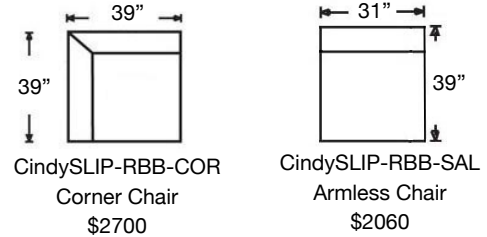

# CINDEE SLIPCOVER SECTIONAL

Loose Back, Standard Comfort Down Cushion Slipcover Sectional  
Shown: Left Arm Corner Sofa & Right Arm Sofa

Overall Height: 40" | Seat Height: 20" | Seat Depth: 22"

Ordering Options	RT/LT Arm Corner Sofa	RT/LT Arm Sofa	RT/LT Arm Loveseat	Armless Loveseat	RT/LT Arm Chaise	RT/LT Arm Chair	Corner Chair	Armless Chair
20" Welled Down-Blend Throw Pillow	\$110/2	\$55/1	\$55/1	N/A	\$55/1	\$55/1	\$55/1	N/A
Utopia Comfort Foam Cushion	\$400	\$400	\$350	\$350	\$350	\$237	\$237	\$237
Contrast Welt	\$237	\$237	\$237	\$237	\$237	\$125	\$237	\$125
Slipcover ONLY	\$2040	\$1875	\$1550	\$1375	\$1375	\$1075	\$1375	\$860

# CINDEE SLIPCOVER SECTIONAL

Shown: Left Arm Corner Sofa and Right Arm Sofa

PATTERN AVAILABILITY:  
RG, PS, NM, RS

**SU CASA**  
— It's Your Home —

SUCASA.FURNITURE