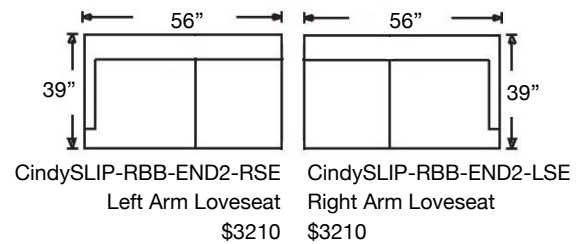

PATTERN AVAILABILITY:
RG, PS, NM, RS

SU CASA
— It's Your Home —

SUCASA.FURNITURE