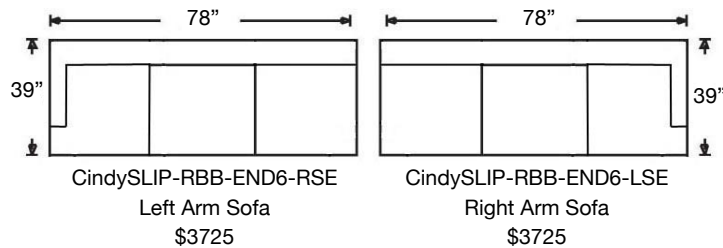

PATTERN AVAILABILITY:
RG, PS, NM, RS

SU CASA
— It's Your Home —

SUCASA.FURNITURE