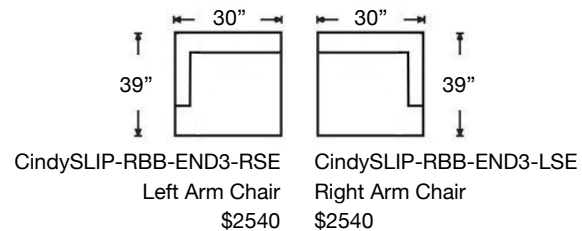

# CINDEE SLIPCOVER SECTIONAL

Loose Back, Standard Comfort Down Cushion Slipcover Sectional  
Shown: Left Arm Corner Sofa & Right Arm Sofa

Overall Height: 40" | Seat Height: 20" | Seat Depth: 22"

Ordering Options	RT/LT Arm Corner Sofa	RT/LT Arm Sofa	RT/LT Arm Loveseat	Armless Loveseat	RT/LT Arm Chaise	RT/LT Arm Chair	Corner Chair	Armless Chair
20" Welled Down-Blend Throw Pillow	\$110/2	\$55/1	\$55/1	N/A	\$55/1	\$55/1	\$55/1	N/A
Utopia Comfort Foam Cushion	\$400	\$400	\$350	\$350	\$350	\$237	\$237	\$237
Contrast Welt	\$237	\$237	\$237	\$237	\$237	\$125	\$237	\$125
Slipcover ONLY	\$2040	\$1875	\$1550	\$1375	\$1375	\$1075	\$1375	\$860

# CINDEE SLIPCOVER SECTIONAL

Shown: Left Arm Corner Sofa and Right Arm Sofa

PATTERN AVAILABILITY:  
RG, PS, NM, RS

**SU CASA**  
— It's Your Home —

SUCASA.FURNITURE