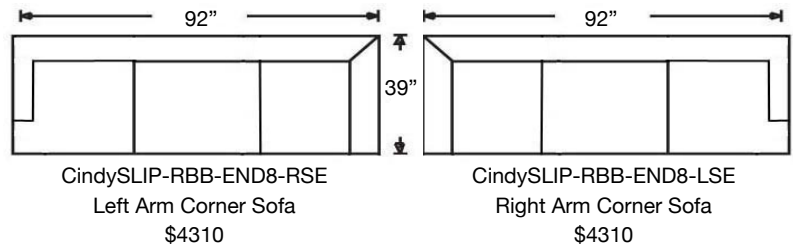

PATTERN AVAILABILITY:
RG, PS, NM, RS

SU CASA
— It's Your Home —

SUCASA.FURNITURE