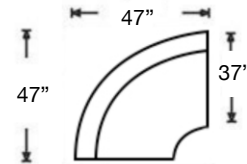

Brooke-RBB-011
Wedge
$2700

PATTERN AVAILABILITY:
RG, PS, NM, RS

SU CASA
— It's Your Home —

SUCASA.FURNITURE