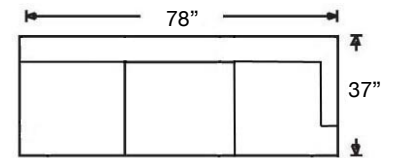

*Leg Styles: Turned w/ caster, Turned w/o caster, Tapered w/ caster, or Tapered w/o caster

PATTERN AVAILABILITY:
 RG, PS, NM, RS

SU CASA
 — It's Your Home —
 SUCASA.FURNITURE

BROOKLYN SECTIONAL

Shown as Right Arm Corner Sofa, Armless Large Loveseat,
and Left Arm Chaise with Turned Leg with Casters.
Overall Height 35" | Seat Height 21" | Seat Depth 22"

Brooke-RBB-118
Left Arm Corner Sofa
\$3725

Brooke-RBB-119
Right Arm Corner Sofa
\$3725

Brooke-RBB-114
Left Arm Loveseat
\$2860

Brooke-RBB-115
Right Arm Loveseat
\$2860

Brooke-RBB-116
Left Arm Sofa
\$3210

Brooke-RBB-117
Right Arm Sofa
\$3210