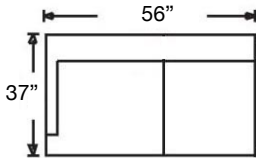

Brooke-RBB-114
Left Arm Loveseat
$2860