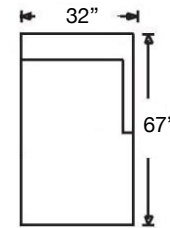

BROOKLYN SECTIONAL

Loose Back, Standard Comfort Down Cushion Sectional
 Shown as Left Arm Corner Sofa & Right Arm Sofa with Turned Leg with Casters.
 Overall Height 35" | Seat Height 21" | Seat Depth 22"

*Leg Styles: Turned w/ caster, Turned w/o caster, Tapered w/ caster, or Tapered w/o caster

PATTERN AVAILABILITY:
 RG, PS, NM, RS

SU CASA
 — It's Your Home —
 SUCASA.FURNITURE

BROOKLYN SECTIONAL

Shown as Right Arm Corner Sofa, Armless Large Loveseat,
and Left Arm Chaise with Turned Leg with Casters.
Overall Height 35" | Seat Height 21" | Seat Depth 22"

Brooke-RBB-118
Left Arm Corner Sofa
\$3725

Brooke-RBB-119
Right Arm Corner Sofa
\$3725

Brooke-RBB-114
Left Arm Loveseat
\$2860

Brooke-RBB-115
Right Arm Loveseat
\$2860

Brooke-RBB-116
Left Arm Sofa
\$3210

Brooke-RBB-117
Right Arm Sofa
\$3210

Brooke-RBB-041
Armless Large
Loveseat
\$2625

Brooke-RBB-110
Left Arm Chaise
\$2790

Brooke-RBB-111
Right Arm Chaise
\$2790

Brooke-RBB-011
Wedge
\$2700

PATTERN AVAILABILITY:
RG, PS, NM, RS

SU CASA
— It's Your Home —