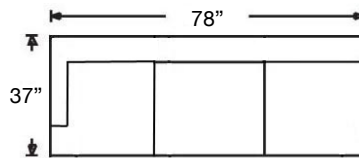

*Leg Styles: Turned w/ caster, Turned w/o caster, Tapered w/ caster, or Tapered w/o caster

PATTERN AVAILABILITY:
 RG, PS, NM, RS

SU CASA
 — It's Your Home —
 SUCASA.FURNITURE

BROOKLYN SECTIONAL

Shown as Right Arm Corner Sofa, Armless Large Loveseat,
and Left Arm Chaise with Turned Leg with Casters.
Overall Height 35" | Seat Height 21" | Seat Depth 22"

Brooke-RBB-118
Left Arm Corner Sofa
\$3725

Brooke-RBB-119
Right Arm Corner Sofa
\$3725

Brooke-RBB-114
Left Arm Loveseat
\$2860

Brooke-RBB-115
Right Arm Loveseat
\$2860

Brooke-RBB-116
Left Arm Sofa
\$3210

Brooke-RBB-117
Right Arm Sofa
\$3210