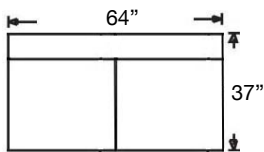

BROOKLYN SECTIONAL

Loose Back, Standard Comfort Down Cushion Sectional
 Shown as Left Arm Corner Sofa & Right Arm Sofa with Turned Leg with Casters.
 Overall Height 35" | Seat Height 21" | Seat Depth 22"

*Leg Styles: Turned w/ caster, Turned w/o caster, Tapered w/ caster, or Tapered w/o caster

PATTERN AVAILABILITY:
 RG, PS, NM, RS

SU CASA
 — It's Your Home —
 SUCASA.FURNITURE

BROOKLYN SECTIONAL

Shown as Right Arm Corner Sofa, Armless Large Loveseat,
and Left Arm Chaise with Turned Leg with Casters.
Overall Height 35" | Seat Height 21" | Seat Depth 22"

Brooke-RBB-118
Left Arm Corner Sofa
\$3725

Brooke-RBB-119
Right Arm Corner Sofa
\$3725

Brooke-RBB-114
Left Arm Loveseat
\$2860

Brooke-RBB-115
Right Arm Loveseat
\$2860

Brooke-RBB-116
Left Arm Sofa
\$3210

Brooke-RBB-117
Right Arm Sofa
\$3210