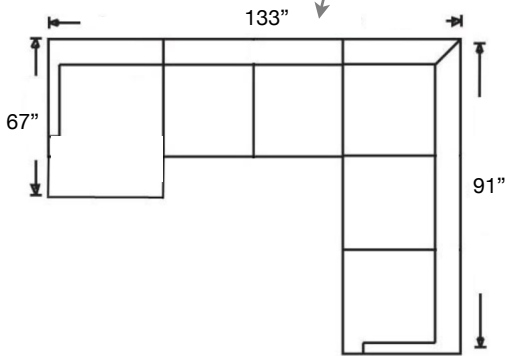

BROOKLYN SECTIONAL

Loose Back, Standard Comfort Down Cushion Sectional
 Shown as Left Arm Corner Sofa & Right Arm Sofa with Turned Leg with Casters.
 Overall Height 35" | Seat Height 21" | Seat Depth 22"

*Leg Styles: Turned w/ caster, Turned w/o caster, Tapered w/ caster, or Tapered w/o caster

PATTERN AVAILABILITY:
 RG, PS, NM, RS

SU CASA
 — It's Your Home —
 SUCASA.FURNITURE

BROOKLYN SECTIONAL

Shown as Right Arm Corner Sofa, Armless Large Loveseat,
and Left Arm Chaise with Turned Leg with Casters.
Overall Height 35" | Seat Height 21" | Seat Depth 22"