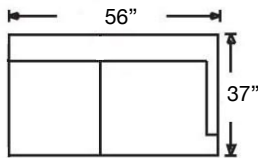

Brooke-RBB-115
Right Arm Loveseat
$2860