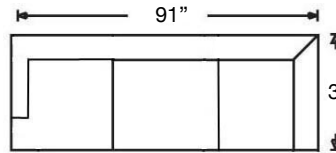

BROOKLYN SECTIONAL

Loose Back, Standard Comfort Down Cushion Sectional
 Shown as Left Arm Corner Sofa & Right Arm Sofa with Turned Leg with Casters.
 Overall Height 35" | Seat Height 21" | Seat Depth 22"

*Leg Styles: Turned w/ caster, Turned w/o caster, Tapered w/ caster, or Tapered w/o caster

PATTERN AVAILABILITY:
 RG, PS, NM, RS

SU CASA
 — It's Your Home —
 SUCASA.FURNITURE

BROOKLYN SECTIONAL

Shown as Right Arm Corner Sofa, Armless Large Loveseat,
and Left Arm Chaise with Turned Leg with Casters.
Overall Height 35" | Seat Height 21" | Seat Depth 22"