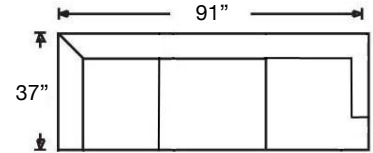

Brooke-RBB-119
Right Arm Corner Sofa
$3725