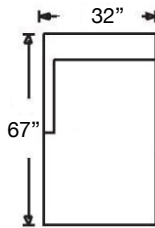

BROOKLYN SECTIONAL

Loose Back, Standard Comfort Down Cushion Sectional
 Shown as Left Arm Corner Sofa & Right Arm Sofa with Turned Leg with Casters.
 Overall Height 35" | Seat Height 21" | Seat Depth 22"

*Leg Styles: Turned w/ caster, Turned w/o caster, Tapered w/ caster, or Tapered w/o caster

PATTERN AVAILABILITY:
 RG, PS, NM, RS

SU CASA
 — It's Your Home —
 SUCASA.FURNITURE

BROOKLYN SECTIONAL

Shown as Right Arm Corner Sofa, Armless Large Loveseat,
and Left Arm Chaise with Turned Leg with Casters.
Overall Height 35" | Seat Height 21" | Seat Depth 22"

Brooke-RBB-118
Left Arm Corner Sofa
\$3725

Brooke-RBB-119
Right Arm Corner Sofa
\$3725

Brooke-RBB-114
Left Arm Loveseat
\$2860

Brooke-RBB-115
Right Arm Loveseat
\$2860

Brooke-RBB-116
Left Arm Sofa
\$3210

Brooke-RBB-117
Right Arm Sofa
\$3210

Brooke-RBB-041
Armless Large
Loveseat
\$2625

Brooke-RBB-110
Left Arm Chaise
\$2790

Brooke-RBB-111
Right Arm Chaise
\$2790

Brooke-RBB-011
Wedge
\$2700

PATTERN AVAILABILITY:
RG, PS, NM, RS

SU CASA
— It's Your Home —