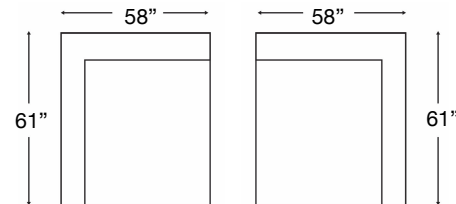

Boden-RBB-126
Left Arm Bumper
$4060

Boden-RBB-127
Right Arm Bumper
$4060