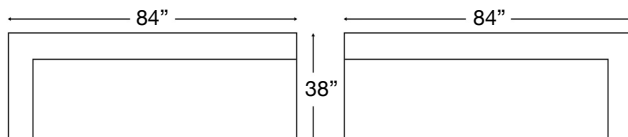

Boden-RBB-216
Left Arm Sofa
$4550

Boden-RBB-217
Right Arm Sofa
$4550