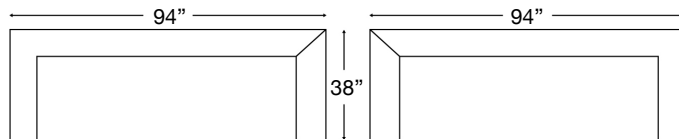

Boden-RBB-222
W90" x D38" x H35"

Ordering Options	
24" Non-Welted Down-Blend Throw Pillow	\$110/2
14" x 26" Non-Welted Down-Blend Bolster Pillow (2)	✓
Utopia Comfort Foam Cushion	\$400
Leg Finish	✓

PATTERN AVAILABILITY:
RG, PS, NM, RS

SU CASA
— It's Your Home —
SUCASA.FURNITURE

BONNIE SECTIONAL

Shown: Left Arm Bumper + Right Arm Loveseat
Loose Back, Standard Comfort Down Cushion, Bench Seat

Overall Height 35" | Seat Height: 21" | Seat Depth: 25" | Arm Height: 28"

Ordering Options	LT/RT Arm Corner Sofa	LT/RT Arm Sofa	LT/RT Arm Loveseat	LT/RT Arm Bumper
24" Non-Welted Down-Blend Throw Pillow	\$110/2	\$55/1	\$55/1	\$110/2
14" x 26" Non-Welted Down-Blend Bolster Pillow (1)	✓	✓	✓	N/A
Utopia Comfort Foam Cushion	\$400	\$400	\$350	\$400
Leg Finish	✓	✓	✓	✓