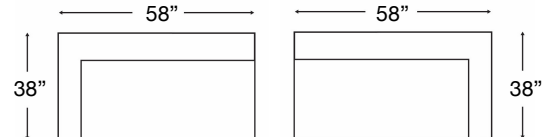

SU CASA
— It's Your Home —
SUCASA.FURNITURE

BONNIE SECTIONAL

Shown: Left Arm Bumper + Right Arm Loveseat
Loose Back, Standard Comfort Down Cushion, Bench Seat

Overall Height 35" | Seat Height: 21" | Seat Depth: 25" | Arm Height: 28"

Boden-RBB-218
Left Arm Corner Sofa
\$5200

Boden-RBB-219
Right Arm Corner Sofa
\$5200

Boden-RBB-126
Left Arm Bumper
\$4060

Boden-RBB-127
Right Arm Bumper
\$4060

Boden-RBB-216
Left Arm Sofa
\$4550

Boden-RBB-217
Right Arm Sofa
\$4550