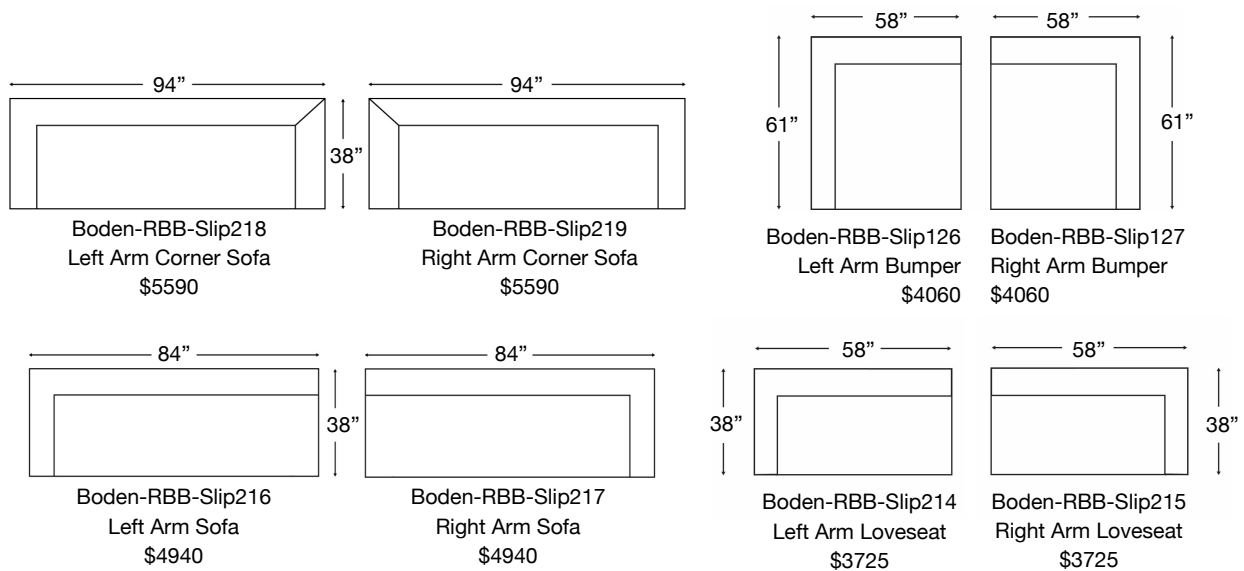

PATTERN AVAILABILITY:
RG, PS, NM, RS

SU CASA
— It's Your Home —
SUCASA.FURNITURE