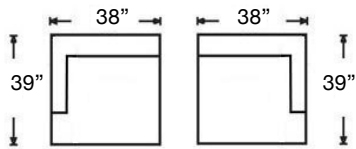

Right Arm Chair
Sylvie-RBB-113
$2125

Left Arm Chair
Sylvie-RBB-112
$2125