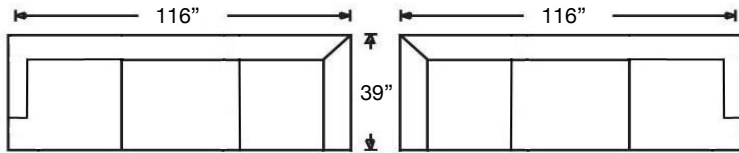

Overall Height: 35" | Seat Height: 21" | Seat Depth: 24" | Arm Height: 25"

Ordering Options	RT/LT Arm Corner Sofa	RT/LT Arm Sofa	RT/LT Arm Loveseat	Armless Loveseat	RT/LT Arm Chaise	RT/LT Arm Chair	Corner Chair	Armless Chair
Non-Welted Kidney Pillow (1)	✓	✓	✓	N/A	✓	✓	N/A	N/A
18" Non-Welted Down-Blend Throw Pillow	\$110/2	\$110/2	\$110/2	N/A	\$55/1	N/A	N/A	N/A
Utopia Comfort Foam Cushion	\$400	\$400	\$350	\$350	\$350	\$237	\$237	\$237
Leg Finish	✓	✓	✓	✓	✓	✓	✓	✓

Pieces available with standard cushion or bench seating, see following page for specific items.

PATTERN AVAILABILITY:
RG, PS, NM, RS

SU CASA
— It's Your Home —
SUCASA.FURNITURE

SYBIL SECTIONAL

Shown: Bench Seat, Left 3-Seated Corner Sofa (248)
and Right Arm 2-Seated Sofa (247)

Left Arm Corner 3-Seat Sofa
Sylvie-RBB-118 (3 Cushion)
Sylvie-RBB-248 (Bench)
\$4425

Right Arm Corner 3-Seat Sofa
Sylvie-RBB-119 (3 Cushion)
Sylvie-RBB-249 (Bench)
\$4425

Left Arm Chaise
Sylvie-RBB-110
\$2862