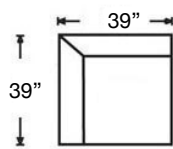

Corner Chair
Sylvie-RBB-010
$2300