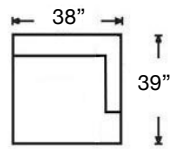

Right Arm Chair
Sylvie-RBB-113
$2125