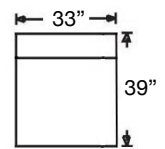

Right Arm 2-Seat Loveseat
Sylvie-RBB-115 (2 Cushion)
Sylvie-RBB-245 (Bench)
\$3112

Left Arm Chair
Sylvie-RBB-112
\$2125

Right Arm Chair
Sylvie-RBB-113
\$2125

Corner Chair
Sylvie-RBB-010
\$2300

Armless Loveseat
Sylvie-RBB-041 (2 Cushion)
Sylvie-RBB-241 (Bench)
\$2862