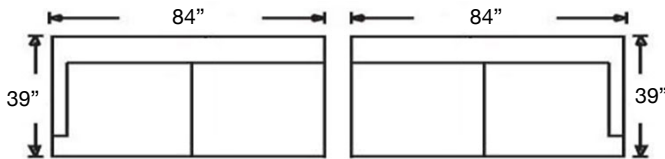

Left Arm 2-Seat Sofa
Sylvie-RBB-116 (2 Cushion)
Sylvie-RBB-246 (Bench)
$3262

Right Arm 2-Seat Sofa
Sylvie-RBB-117 (2 Cushion)
Sylvie-RBB-247 (Bench)
$3262