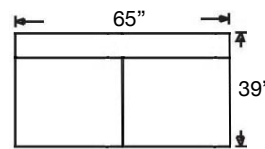

Right Arm 2-Seat Loveseat
Sylvie-RBB-115 (2 Cushion)
Sylvie-RBB-245 (Bench)
\$3112

Left Arm Chair
Sylvie-RBB-112
\$2125

Right Arm Chair
Sylvie-RBB-113
\$2125

Corner Chair
Sylvie-RBB-010
\$2300

Armless Loveseat
Sylvie-RBB-041 (2 Cushion)
Sylvie-RBB-241 (Bench)
\$2862