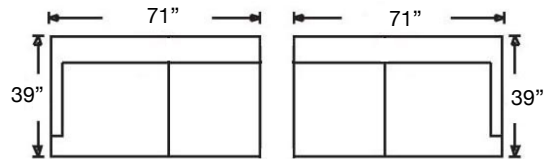

Left Arm 2-Seat Loveseat
Sylvie-RBB-114 (2 Cushion)
Sylvie-RBB-244 (Bench)
$3112

Right Arm 2-Seat Loveseat
Sylvie-RBB-115 (2 Cushion)
Sylvie-RBB-245 (Bench)
$3112