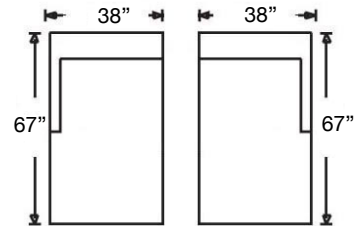

Overall Height: 35" | Seat Height: 21" | Seat Depth: 24" | Arm Height: 25"

Ordering Options	RT/LT Arm Corner Sofa	RT/LT Arm Sofa	RT/LT Arm Loveseat	Armless Loveseat	RT/LT Arm Chaise	RT/LT Arm Chair	Corner Chair	Armless Chair
Non-Welted Kidney Pillow (1)	✓	✓	✓	N/A	✓	✓	N/A	N/A
18" Non-Welted Down-Blend Throw Pillow	\$110/2	\$110/2	\$110/2	N/A	\$55/1	N/A	N/A	N/A
Utopia Comfort Foam Cushion	\$400	\$400	\$350	\$350	\$350	\$237	\$237	\$237
Leg Finish	✓	✓	✓	✓	✓	✓	✓	✓

Pieces available with standard cushion or bench seating, see following page for specific items.

PATTERN AVAILABILITY:
RG, PS, NM, RS

SU CASA
— It's Your Home —
SUCASA.FURNITURE

SYBIL SECTIONAL

Shown: Bench Seat, Left 3-Seated Corner Sofa (248)
and Right Arm 2-Seated Sofa (247)

Left Arm Corner 3-Seat Sofa
Sylvie-RBB-118 (3 Cushion)
Sylvie-RBB-248 (Bench)
\$4425

Right Arm Corner 3-Seat Sofa
Sylvie-RBB-119 (3 Cushion)
Sylvie-RBB-249 (Bench)
\$4425

Left Arm Chaise
Sylvie-RBB-110
\$2862