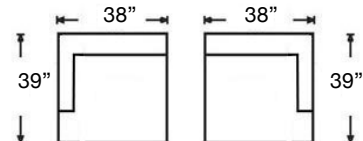

Left Arm Chair
Sylvie-RBB-SLIP112
$2287

Right Arm Chair
Sylvie-RBB-SLIP113
$2287