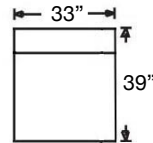

Armless Chair
Sylvie-RBB-SLIP061
$1862