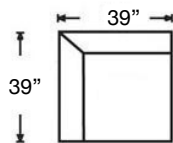

Corner Chair
Sylvie-RBB-SLIP010
$2450