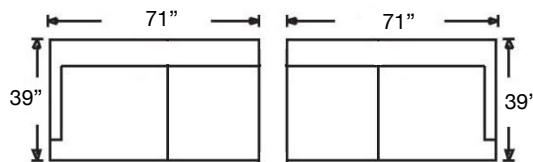

Left Arm 2-Seat Loveseat
Sylvie-RBB-SLIP114 (2 Cushion)
Sylvie-RBB-SLIP244 (Bench)
$3262

Right Arm 2-Seat Loveseat
Sylvie-RBB-SLIP115 (2 Cushion)
Sylvie-RBB-SLIP245 (Bench)
$3262