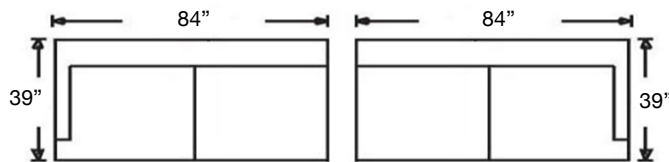

Left Arm 2-Seat Sofa
Sylvie-RBB-SLIP116 (2 Cushion)
Sylvie-RBB-SLIP246 (Bench)
$3437

Right Arm 2-Seat Sofa
Sylvie-RBB-SLIP117 (2 Cushion)
Sylvie-RBB-SLIP247 (Bench)
$3437