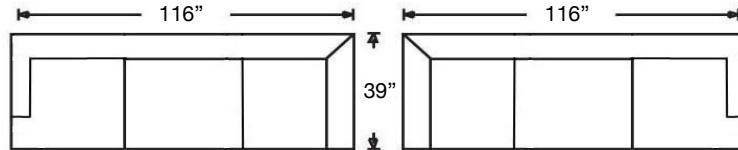

Ordering Options	RT/LT Arm Corner Sofa	RT/LT Arm Sofa	RT/LT Arm Loveseat	Armless Loveseat	RT/LT Arm Chaise	RT/LT Arm Chair	Corner Chair	Armless Chair
Non-Welted Kidney Pillow (1)	✓	✓	✓	N/A	✓	✓	N/A	N/A
18" Non-Welted Down-Blend Throw Pillow	\$110/2	\$110/2	\$110/2	N/A	\$55/1	N/A	N/A	N/A
Utopia Comfort Foam Cushion	\$400	\$400	\$350	\$350	\$350	\$237	\$237	\$237
Slipcovers ONLY	\$1725	\$1425	\$1425	\$1262	\$1262	\$987	\$1262	\$800

# SYBIL SLIPCOVER SECTIONAL

Shown: Bench Seat, Left 3-Seated Corner Sofa (248)  
and Right Arm 2-Seated Sofa (247)

**Left Arm Corner 3-Seat Sofa**  
Sylvie-RBB-SLIP118 (3 Cushion)  
Sylvie-RBB-SLIP248 (Bench)  
\$4575