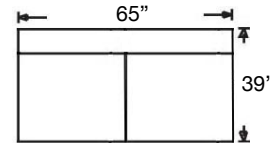

**Left Arm Chaise**  
Sylvie-RBB-SLIP110  
\$3025

**Right Arm Chaise**  
Sylvie-RBB-SLIP111  
\$3025

**Corner Chair**  
Sylvie-RBB-SLIP010  
\$2450

**Armless Chair**  
Sylvie-RBB-SLIP061  
\$1862

**Armless Loveseat**  
Sylvie-RBB-SLIP041 (2 Cushion)  
Sylvie-RBB-SLIP241 (Bench)  
\$3025