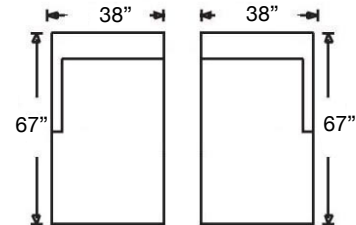

Left Arm Chaise
Sylvie-RBB-SLIP110
$3025

Right Arm Chaise
Sylvie-RBB-SLIP111
$3025