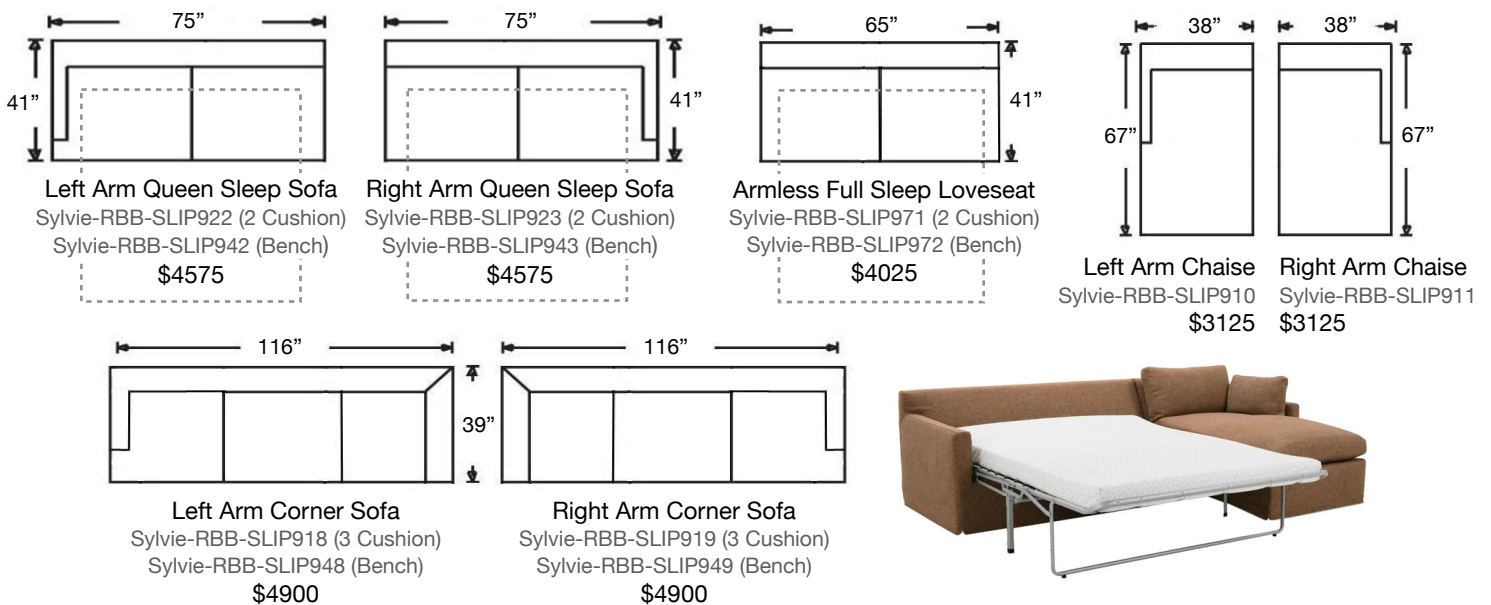

PATTERN AVAILABILITY:
RG, PS, NM, RS

SU CASA
— It's Your Home —
SUCASA.FURNITURE