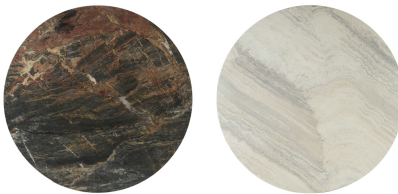

VIVIAN ROUND DINING TABLE

Lava Marble
Dark Mango Base
FVT-HTD-RD48LMD

White Travertine
Light Oak Base
FVT-HTD-RD48WTVL

W48" x D48" x H30"

LIMITED
STOCK

Its elegant design and natural materials create a sophisticated yet inviting atmosphere. The combination of the round stone top and sculptural base exudes sophistication and enduring style.

Expect natural variations in the color, tone, and texture of the wood base. The stone or marble top will also display its own natural variations in color, tone, surface texture, and veining.

SU CASA
— It's Your Home —