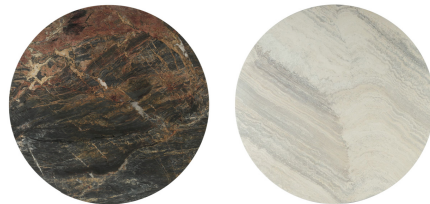

VIVIAN COFFEE TABLE

Lava Marble
Dark Mango Base
FVT-HTD-RD48LMD

White Travertine
Light Oak Base
FVT-HTD-RD48WTVL

W36" x D36" x H18"

LIMITED
STOCK

Its elegant design and natural materials create a sophisticated yet inviting atmosphere. The combination of the round stone top and sculptural base exudes sophistication and enduring style.

Expect natural variations in the color, tone, and texture of the wood base. The stone or marble top will also display its own natural variations in color, tone, surface texture, and veining.

SU CASA
— It's Your Home —