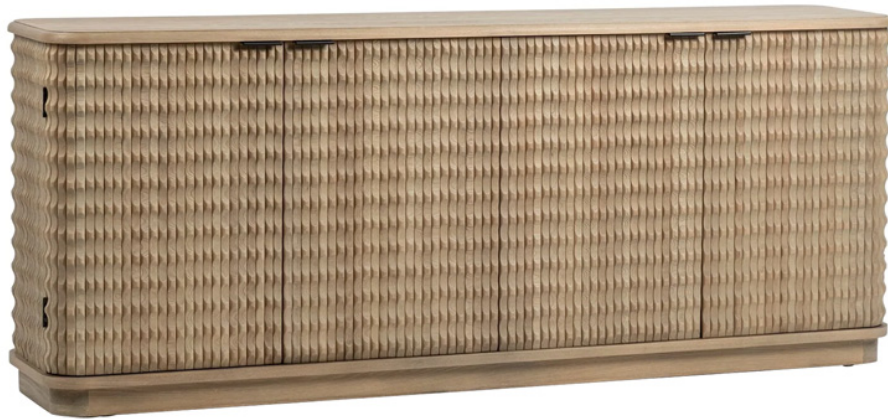

# WALLACE SIDEBOARD

5200-CHV-4758  
83.46"W X 18.7"D X 34"H

Crafted from elm wood and finished in Soft Reef. The sculpted surface adds depth and movement. The beautifully carved doors create a soft, rhythmic texture and open wide with deeply set hinges for easy access, revealing spacious shelving and cord management.