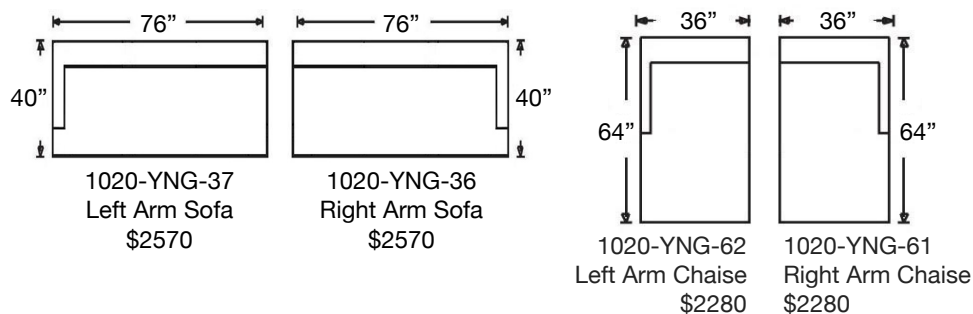

SU CASA
— It's Your Home —

SUCASA.FURNITURE