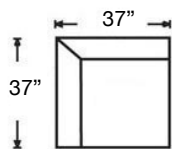

Style also available in Leather.

BEALE SECTIONAL

Shown: Left Arm Bumper & Right Arm Loveseat
Overall Height 32" | Seat Height 18"
Seat Depth 22" (48"D for Chaise)

595-YNG-32
Left Arm Corner Sofa
\$3120

595-YNG-31
Right Arm Corner Sofa
\$3120

595-YNG-37
Left Arm Sofa
\$2690

595-YNG-36
Right Arm Sofa
\$2690

595-YNG-62
Left Arm Chaise
\$2230

595-YNG-61
Right Arm Chaise
\$2230

595-YNG-83
Armless Long Sofa
\$3025

595-YNG-33
Armless Sofa
\$2520

595-YNG-23
Armless Loveseat
\$2030