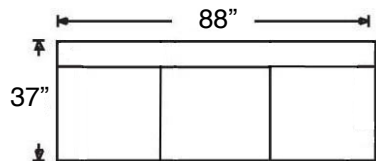

595-YNG-83
Armless Long Sofa
$3025