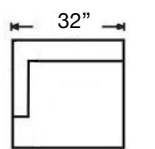

595-YNG-12
Left Arm Chair
$1595