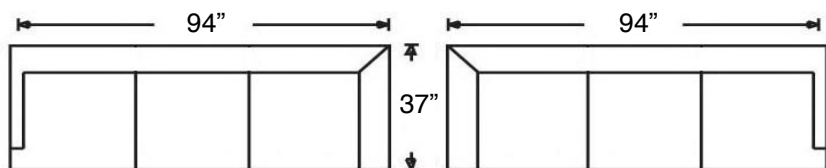

Style also available in Leather.

BEALE SECTIONAL

Loose Back, Standard Comfort Foam Cushion Sectional
Shown: Left Arm Bumper & Right Arm Loveseat

Overall Height 32" | Seat Height 18" | Seat Depth 22" (48"D for Chaise)

Ordering Options	All Sofas	Loveseat	Bumper, Chaise	All Chairs
18" or 22" Non-Welted Throw Pillow	\$110/2	\$110/2	\$55/1	N/A
Utopia Comfort Foam Cushion	\$400	\$350	\$350	\$237
Extra Comfort Down Cushion	\$400	\$350	\$350	\$237
Welt Tailoring	\$237	\$237	\$237	\$237
Tufted Version*	\$100	\$100	\$100	\$100
Leg Finish	Driftwood, Walnut, or Wenge			

Style also available in Leather.

BEALE SECTIONAL

Shown: Left Arm Bumper & Right Arm Loveseat
Overall Height 32" | Seat Height 18"
Seat Depth 22" (48"D for Chaise)

595-YNG-32
Left Arm Corner Sofa
\$3120

595-YNG-31
Right Arm Corner Sofa
\$3120