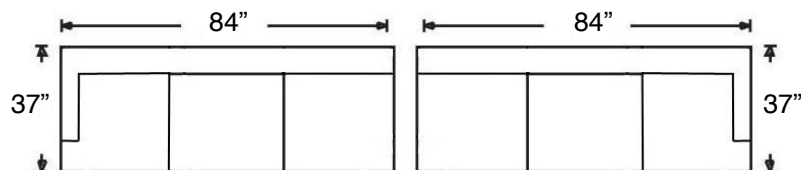

Style also available in Leather.

BEALE SECTIONAL

Shown: Left Arm Bumper & Right Arm Loveseat
Overall Height 32" | Seat Height 18"
Seat Depth 22" (48"D for Chaise)

595-YNG-32
Left Arm Corner Sofa
\$3120

595-YNG-31
Right Arm Corner Sofa
\$3120

595-YNG-22
Left Arm Loveseat
\$2185

595-YNG-21
Right Arm Loveseat
\$2185

595-YNG-82
Left Arm Long Sofa
\$3145

595-YNG-81
Right Arm Long Sofa
\$3145

595-YNG-71
Right Arm Bumper
\$2650

595-YNG-72
Left Arm Bumper
\$2650