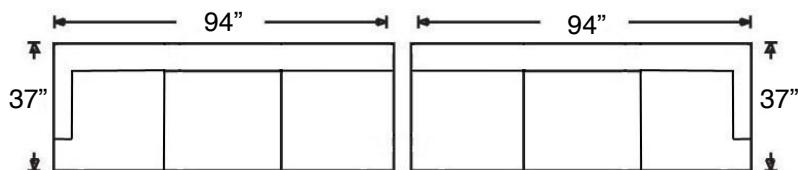

595-YNG-82
Left Arm Long Sofa
$3145

595-YNG-81
Right Arm Long Sofa
$3145