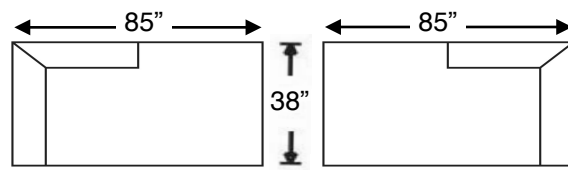

595-YNG-71
Right Arm Bumper
$2650

595-YNG-72
Left Arm Bumper
$2650