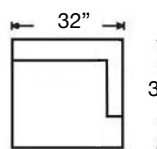

595-YNG-11
Right Arm Chair
$1595