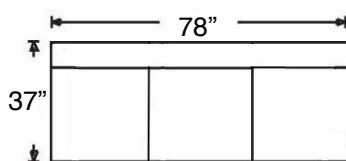

Style also available in Leather.

BEALE SECTIONAL

Shown: Left Arm Bumper & Right Arm Loveseat
Overall Height 32" | Seat Height 18"
Seat Depth 22" (48"D for Chaise)

595-YNG-32
Left Arm Corner Sofa
\$3120

595-YNG-31
Right Arm Corner Sofa
\$3120

595-YNG-37
Left Arm Sofa
\$2690

595-YNG-36
Right Arm Sofa
\$2690

595-YNG-62
Left Arm Chaise
\$2230

595-YNG-61
Right Arm Chaise
\$2230

595-YNG-83
Armless Long Sofa
\$3025

595-YNG-33
Armless Sofa
\$2520

595-YNG-23
Armless Loveseat
\$2030