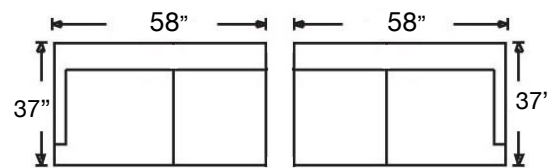

Style also available in Leather.

BEALE SECTIONAL

Loose Back, Standard Comfort Foam Cushion Sectional
Shown: Left Arm Bumper & Right Arm Loveseat

Overall Height 32" | Seat Height 18" | Seat Depth 22" (48"D for Chaise)

Style also available in Leather.

BEALE SECTIONAL

Shown: Left Arm Bumper & Right Arm Loveseat
Overall Height 32" | Seat Height 18"
Seat Depth 22" (48"D for Chaise)

595-YNG-32
Left Arm Corner Sofa
\$3120

595-YNG-31
Right Arm Corner Sofa
\$3120