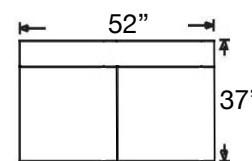

Style also available in Leather.

BEALE SECTIONAL

Shown: Left Arm Bumper & Right Arm Loveseat
Overall Height 32" | Seat Height 18"
Seat Depth 22" (48"D for Chaise)

595-YNG-32
Left Arm Corner Sofa
\$3120

595-YNG-31
Right Arm Corner Sofa
\$3120

595-YNG-37
Left Arm Sofa
\$2690

595-YNG-36
Right Arm Sofa
\$2690

595-YNG-62
Left Arm Chaise
\$2230

595-YNG-61
Right Arm Chaise
\$2230

595-YNG-83
Armless Long Sofa
\$3025

595-YNG-33
Armless Sofa
\$2520

595-YNG-23
Armless Loveseat
\$2030