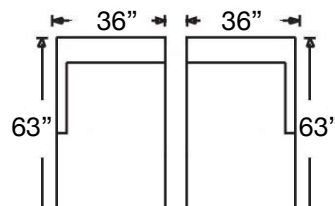

595-YNG-62
Left Arm Chaise
$2230

595-YNG-61
Right Arm Chaise
$2230