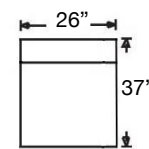

595-YNG-13
Armless Chair
$1490