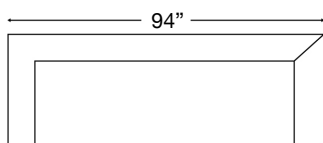

598-YNG-32
Left Arm Corner Sofa
$3240