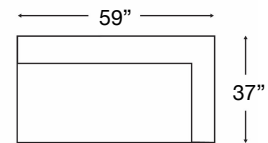

Style also available in Leather.

BASHA SECTIONAL

Loose Back, Standard Comfort Foam Cushion Sectional
Shown: Right Arm Corner Sofa & Left Arm Loveseat

Overall Height 33" | Seat Height 18" | Seat Depth 22"

Ordering Options	RT/LT Arm Corner Sofa	RT/LT Arm Loveseat
18" or 22" Non-Welted Throw Pillow	\$110/2	\$110/2
Utopia Comfort Foam Cushion	\$400	\$400
Extra Comfort Down Cushion	\$400	\$400
Base Finish	Walnut	

Style also available in Leather.

598-YNG-32
Left Arm Corner Sofa
\$3240

598-YNG-31
Right Arm Corner Sofa
\$3240

598-YNG-22
Left Arm Loveseat
\$2245

598-YNG-21
Right Arm Loveseat
\$2245

SU CASA
— It's Your Home —