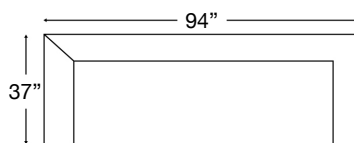

598-YNG-31
Right Arm Corner Sofa
$3240