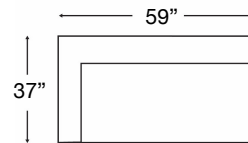

598-YNG-22
Left Arm Loveseat
$2245