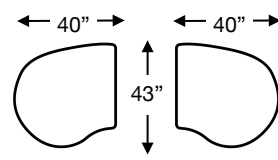

Apartment Sofa
2214-YNG-35
88"W x 43"D x 31"H

Seat Height 18" | Seat Depth 27"

Ordering Options	Standard Sofa	Apartment Sofa
18" or 22" Non-Welted Throw Pillow	\$110/2	\$110/2

SU CASA
— It's Your Home —

SUCASA.FURNITURE

FAGAN SECTIONAL

Tight Back, Standard Comfort Foam Cushion Sectional

Shown: Left Ottoman, Wedge, Right Arm Chair

Overall Height 31" | Seat/Ottoman Height 18" | Seat Depth 27"

Ordering Options	RT/LT Arm Chair	Wedge	RT/LT Ottoman
18" or 22" Non-Welted Throw Pillow	\$55/1	\$55/1	N/A

Left Arm Chair
2214-YNG-12
\$1835

Right Arm Chair
2214-YNG-11
\$1835

Wedge
2214-YNG-15
\$1920

Left Ottoman
2214-YNG-07
\$1390

Right Ottoman
2214-YNG-06
\$1390

Chair and Ottoman available as Right or Left. For the ottoman, the cushion curves outward on the side indicated. For the chair, the direction is which side the arm is located.