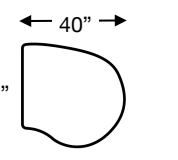

Apartment Sofa
2214-YNG-35
88"W x 43"D x 31"H

Seat Height 18" | Seat Depth 27"

Ordering Options	Standard Sofa	Apartment Sofa
18" or 22" Non-Welted Throw Pillow	\$110/2	\$110/2

SU CASA
— It's Your Home —

SUCASA.FURNITURE

FAGAN SECTIONAL

Tight Back, Standard Comfort Foam Cushion Sectional

Shown: Left Ottoman, Wedge, Right Arm Chair

Overall Height 31" | Seat/Ottoman Height 18" | Seat Depth 27"

Ordering Options	RT/LT Arm Chair	Wedge	RT/LT Ottoman
18" or 22" Non-Welted Throw Pillow	\$55/1	\$55/1	N/A

Left Arm Chair
2214-YNG-12
\$1835

Right Arm Chair
2214-YNG-11
\$1835

Wedge
2214-YNG-15
\$1920

Left Ottoman
2214-YNG-07
\$1390

Right Ottoman
2214-YNG-06
\$1390

Chair and Ottoman available as Right or Left. For the ottoman, the cushion curves outward on the side indicated. For the chair, the direction is which side the arm is located.