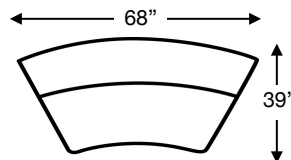

Apartment Sofa
2214-YNG-35
88"W x 43"D x 31"H

Seat Height 18" | Seat Depth 27"

Ordering Options	Standard Sofa	Apartment Sofa
18" or 22" Non-Welted Throw Pillow	\$110/2	\$110/2

SU CASA
— It's Your Home —

SUCASA.FURNITURE

FAGAN SECTIONAL

Tight Back, Standard Comfort Foam Cushion Sectional

Shown: Left Ottoman, Wedge, Right Arm Chair

Overall Height 31" | Seat/Ottoman Height 18" | Seat Depth 27"

Ordering Options	RT/LT Arm Chair	Wedge	RT/LT Ottoman
18" or 22" Non-Welted Throw Pillow	\$55/1	\$55/1	N/A

Left Arm Chair
2214-YNG-12
\$1835

Right Arm Chair
2214-YNG-11
\$1835

Wedge
2214-YNG-15
\$1920

Left Ottoman
2214-YNG-07
\$1390

Right Ottoman
2214-YNG-06
\$1390

Chair and Ottoman available as Right or Left. For the ottoman, the cushion curves outward on the side indicated. For the chair, the direction is which side the arm is located.