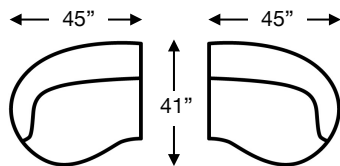

Apartment Sofa
2214-YNG-35
88"W x 43"D x 31"H

Seat Height 18" | Seat Depth 27"

Ordering Options	Standard Sofa	Apartment Sofa
18" or 22" Non-Welted Throw Pillow	\$110/2	\$110/2

SU CASA
— It's Your Home —

SUCASA.FURNITURE

FAGAN SECTIONAL

Tight Back, Standard Comfort Foam Cushion Sectional

Shown: Left Ottoman, Wedge, Right Arm Chair

Overall Height 31" | Seat/Ottoman Height 18" | Seat Depth 27"

Ordering Options	RT/LT Arm Chair	Wedge	RT/LT Ottoman
18" or 22" Non-Welted Throw Pillow	\$55/1	\$55/1	N/A

Left Arm Chair
2214-YNG-12
\$1835

Right Arm Chair
2214-YNG-11
\$1835

Wedge
2214-YNG-15
\$1920

Left Ottoman
2214-YNG-07
\$1390

Right Ottoman
2214-YNG-06
\$1390

Chair and Ottoman available as Right or Left. For the ottoman, the cushion curves outward on the side indicated. For the chair, the direction is which side the arm is located.