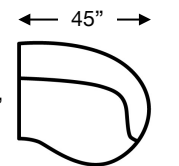

Apartment Sofa
2214-YNG-35
88"W x 43"D x 31"H

Seat Height 18" | Seat Depth 27"

Ordering Options	Standard Sofa	Apartment Sofa
18" or 22" Non-Welted Throw Pillow	\$110/2	\$110/2

SU CASA
— It's Your Home —

SUCASA.FURNITURE

FAGAN SECTIONAL

Tight Back, Standard Comfort Foam Cushion Sectional

Shown: Left Ottoman, Wedge, Right Arm Chair

Overall Height 31" | Seat/Ottoman Height 18" | Seat Depth 27"

Ordering Options	RT/LT Arm Chair	Wedge	RT/LT Ottoman
18" or 22" Non-Welted Throw Pillow	\$55/1	\$55/1	N/A

Left Arm Chair
2214-YNG-12
\$1835

Right Arm Chair
2214-YNG-11
\$1835

Wedge
2214-YNG-15
\$1920

Left Ottoman
2214-YNG-07
\$1390

Right Ottoman
2214-YNG-06
\$1390

Chair and Ottoman available as Right or Left. For the ottoman, the cushion curves outward on the side indicated. For the chair, the direction is which side the arm is located.