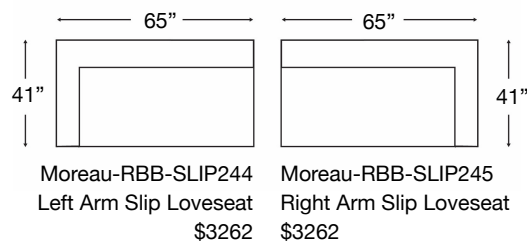

Slipcover ONLY
SCO 210 / 211: $1325
SCO 244 / 245: $1500
SCO 248 / 249: $1975