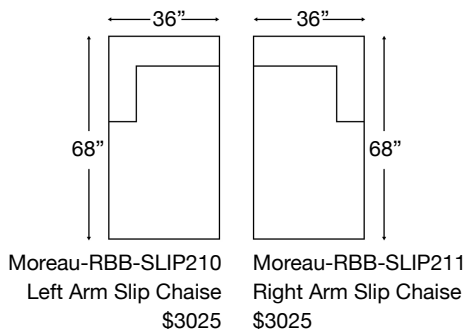

PATTERN AVAILABILITY:
RG, PS, NM, RS

SU CASA
— It's Your Home —
SUCASA.FURNITURE

MORRIGAN SLIP SECTIONAL

Shown: Left Arm Slipcover Loveseat + Right Arm Slipcover Chaise
 Loose Back, Standard Comfort Down Cushion Sectional, Bench Seat
 Overall Height 35" | Seat Depth: 19" | Seat Height: 22" | Arm Height: 25"

Ordering Options	RT/LT Arm Corner Sofa	RT/LT Arm Loveseat	RT/LT Arm Chaise
20" Non-Welted Back Pillows	✓ (3)	✓ (2)	✓ (1)
18" Non-Welted Down-Blend Throw Pillows	\$110/2	\$110/2	\$55/1
Utopia Comfort Foam Cushion	\$400	\$350	\$350