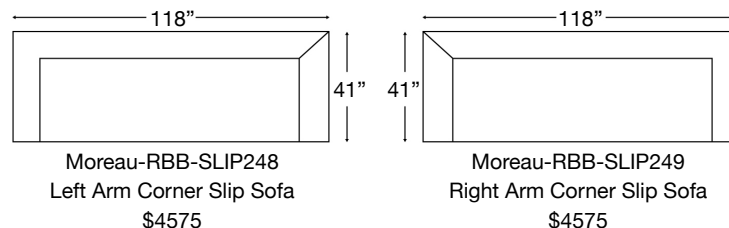

PATTERN AVAILABILITY:
RG, PS, NM, RS

SU CASA
— It's Your Home —
SUCASA.FURNITURE